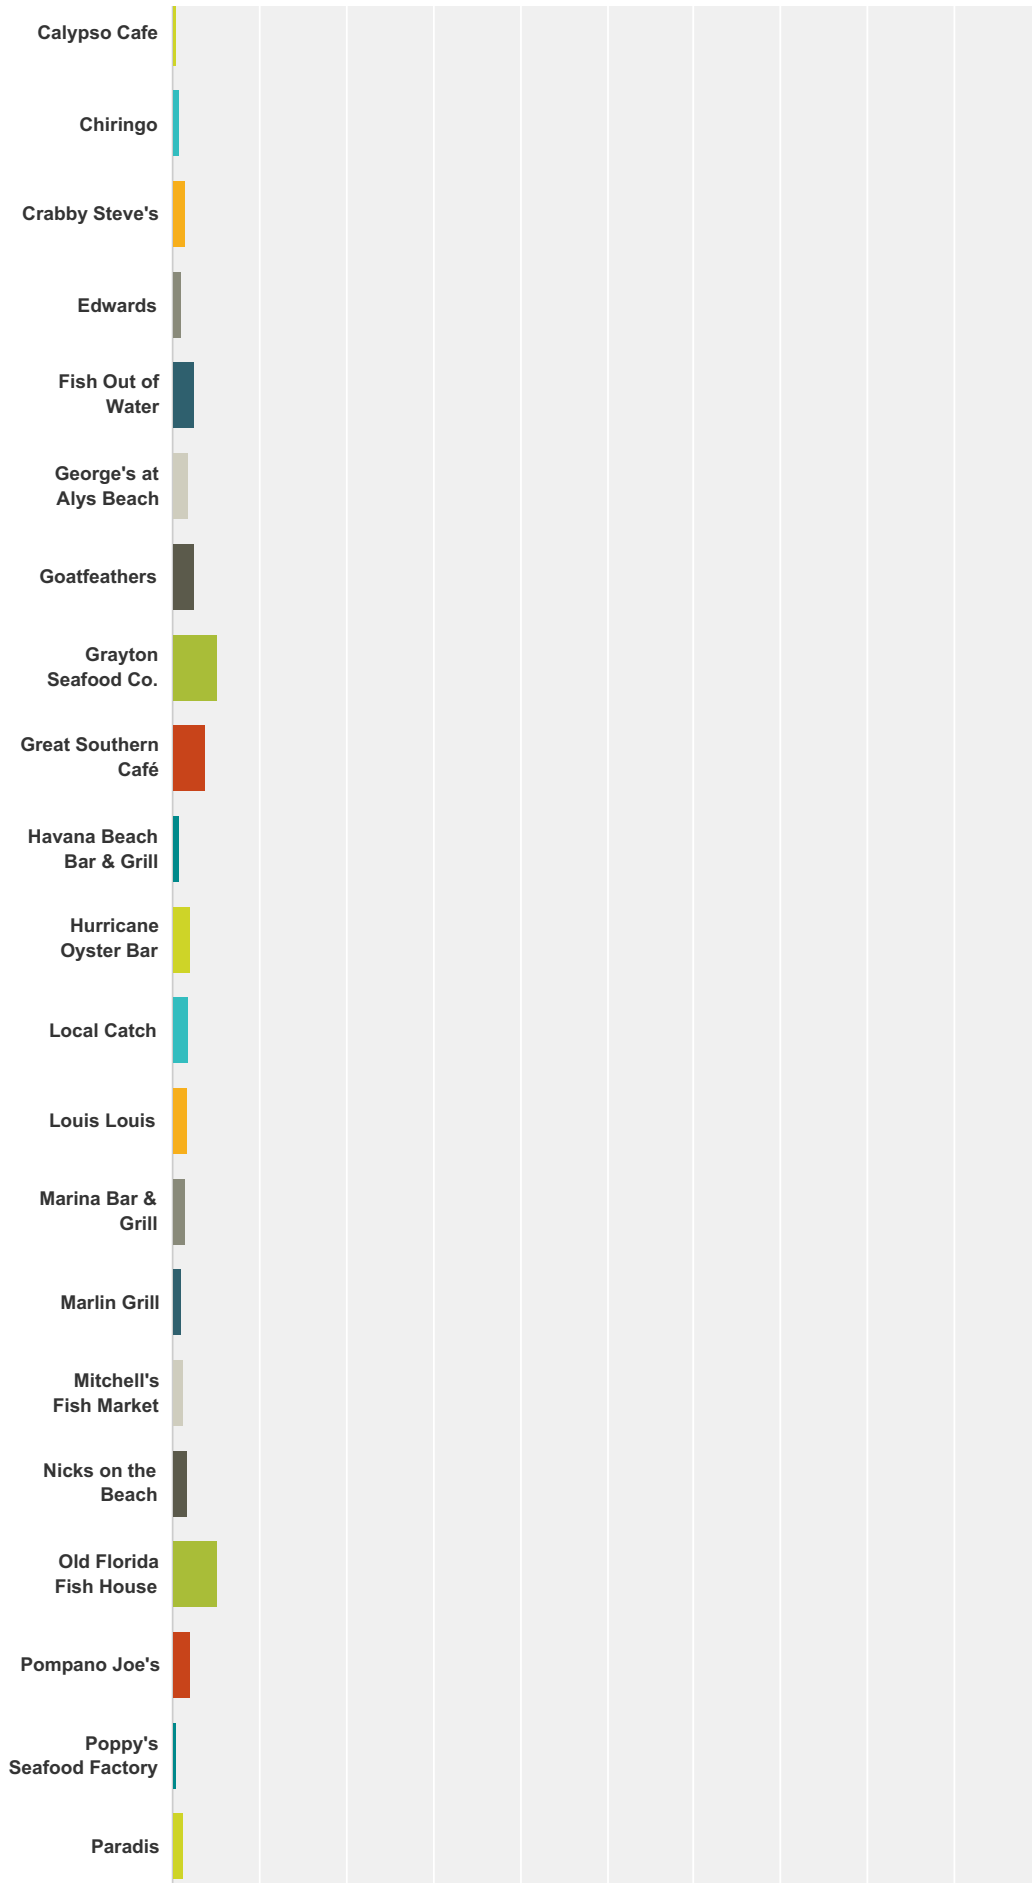

2017 Perfect in South Walton Awards Voting