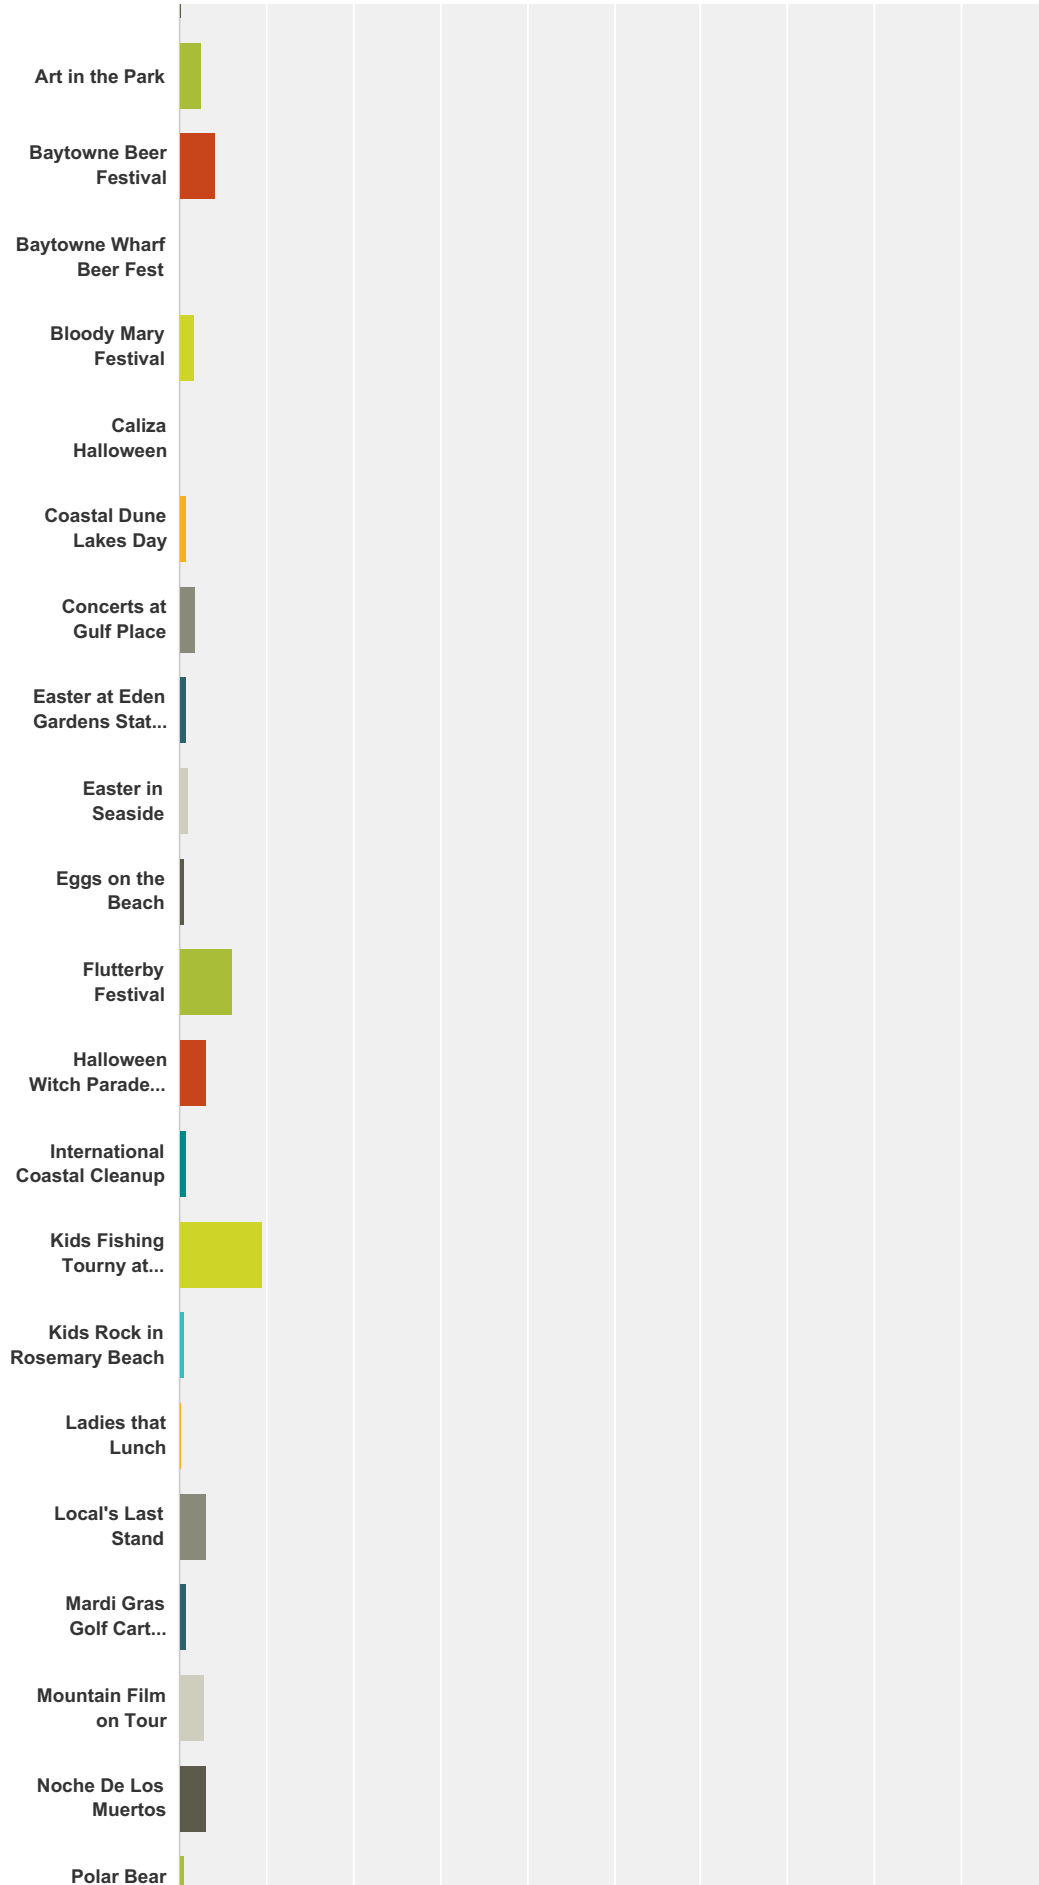

2017 Perfect in South Walton Awards Voting