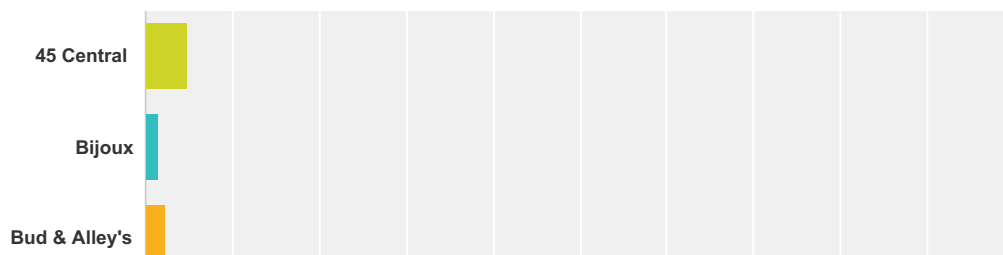

2017 Perfect in South Walton Awards Voting

Goatfeathers	0.96%	73
Grayton Seafood Co.	1.88%	143
Great Southern Café	5.68%	432
Hurricane Oyster Bar	1.62%	123
Local Catch	1.32%	100
Louis Louis	1.21%	92
Marie's Bistro	2.96%	225
Marlin Grill	0.71%	54
Mitchell's Fish Market	0.49%	37
Old Florida Fish House	2.51%	191
Paradis	1.05%	80
Perfect Pig locations	3.72%	283
Pompano Joe's	1.63%	124
Roselie Dining & Seafood Bar	2.31%	176
Shades Bar & Grill	4.08%	310
Stinky's Fish Camp	4.10%	312
Sunset Bay Cafe	1.25%	95
The Bay	4.70%	357
The Craft Bar - 30A	1.51%	115
The Craft Bar - Grand Blvd.	1.07%	81
Cuvee 30A	0.00%	0
The Red Bar	2.54%	193
Tommy Bahama's Restaurant & Bar	1.32%	100
Vintij Wine Boutique	2.08%	158
Vue on 30A	2.17%	165
SKIP	27.63%	2,101
Total Respondents: 7,603		

Q7 Best Wine List

Answered: 7,603 Skipped: 725