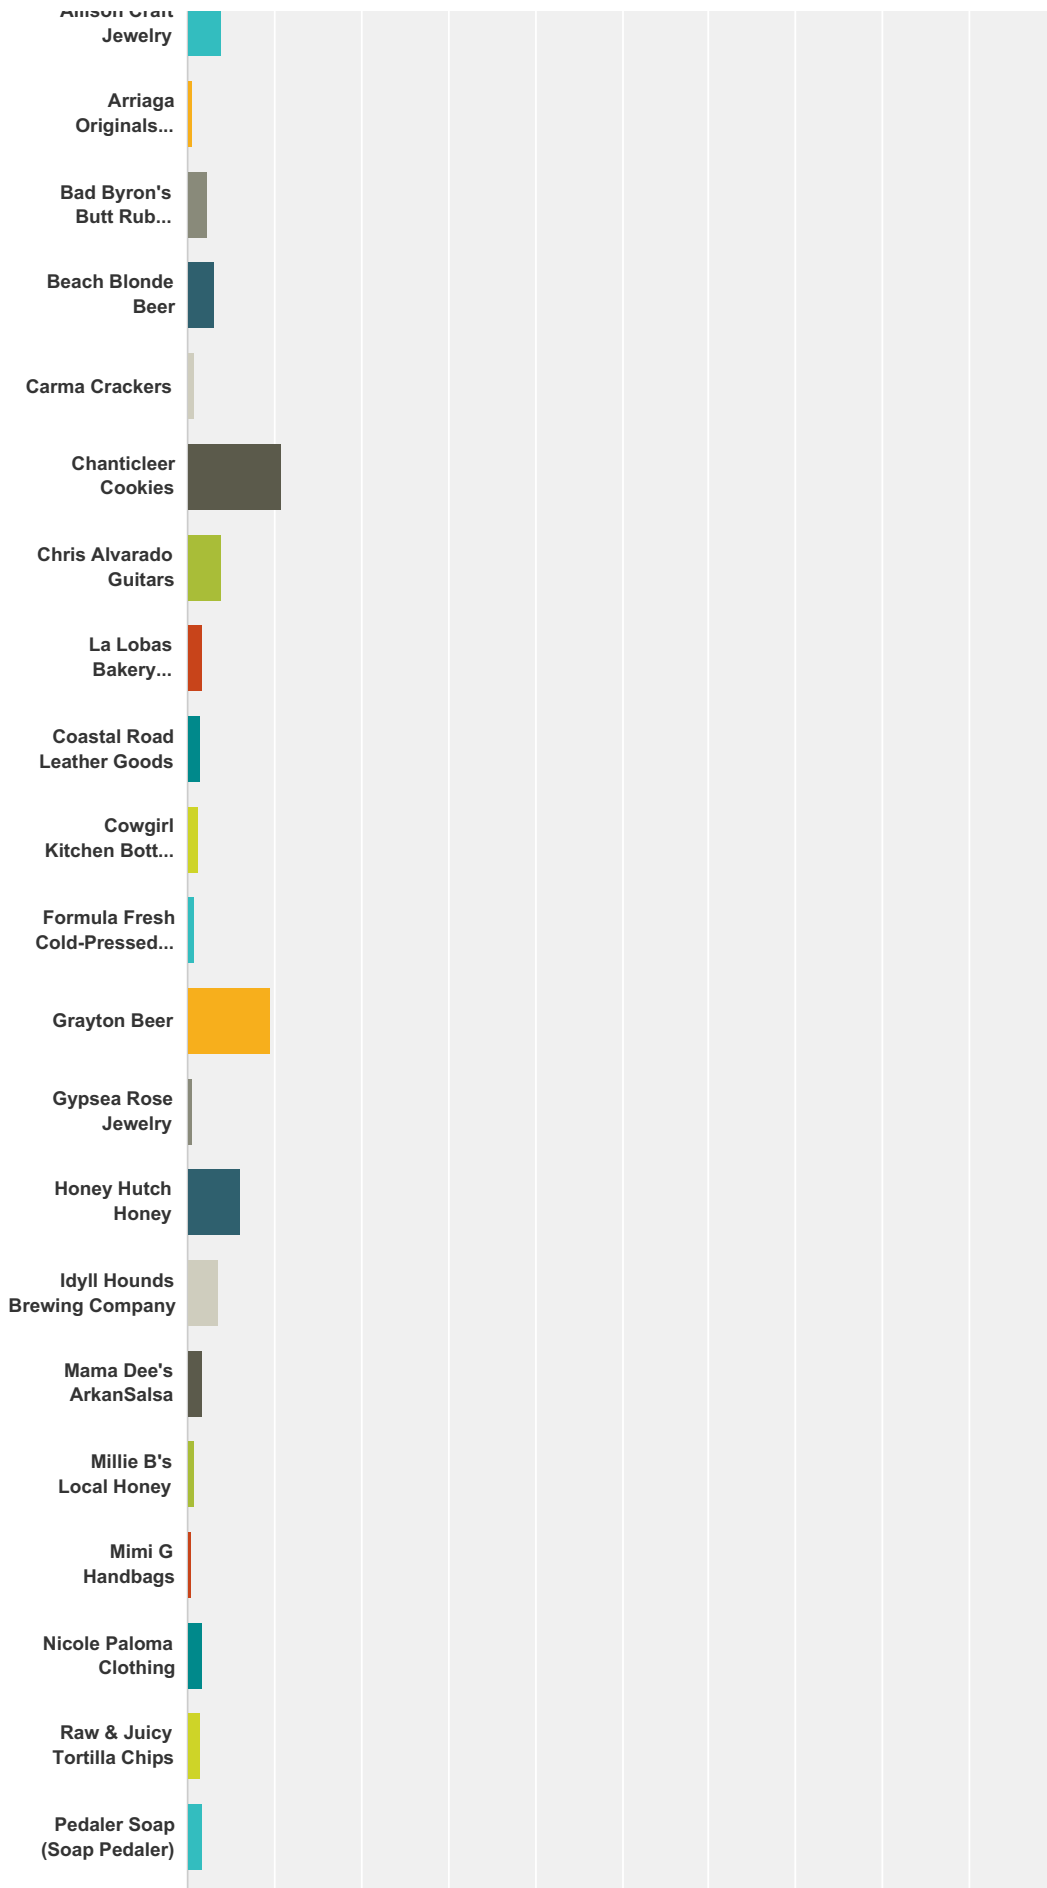

2017 Perfect in South Walton Awards Voting