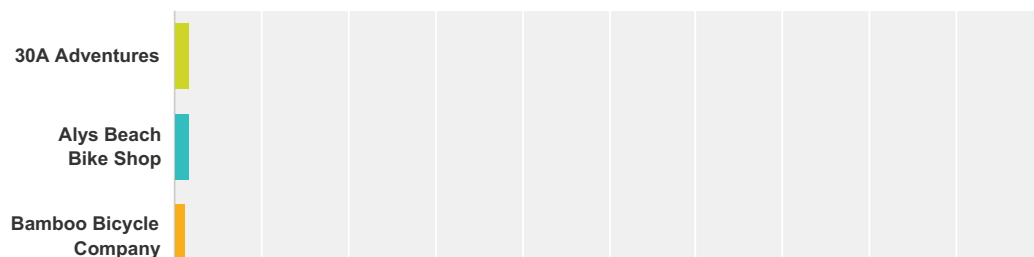

Q29 Best Bicycle Service

Answered: 7,348 Skipped: 980