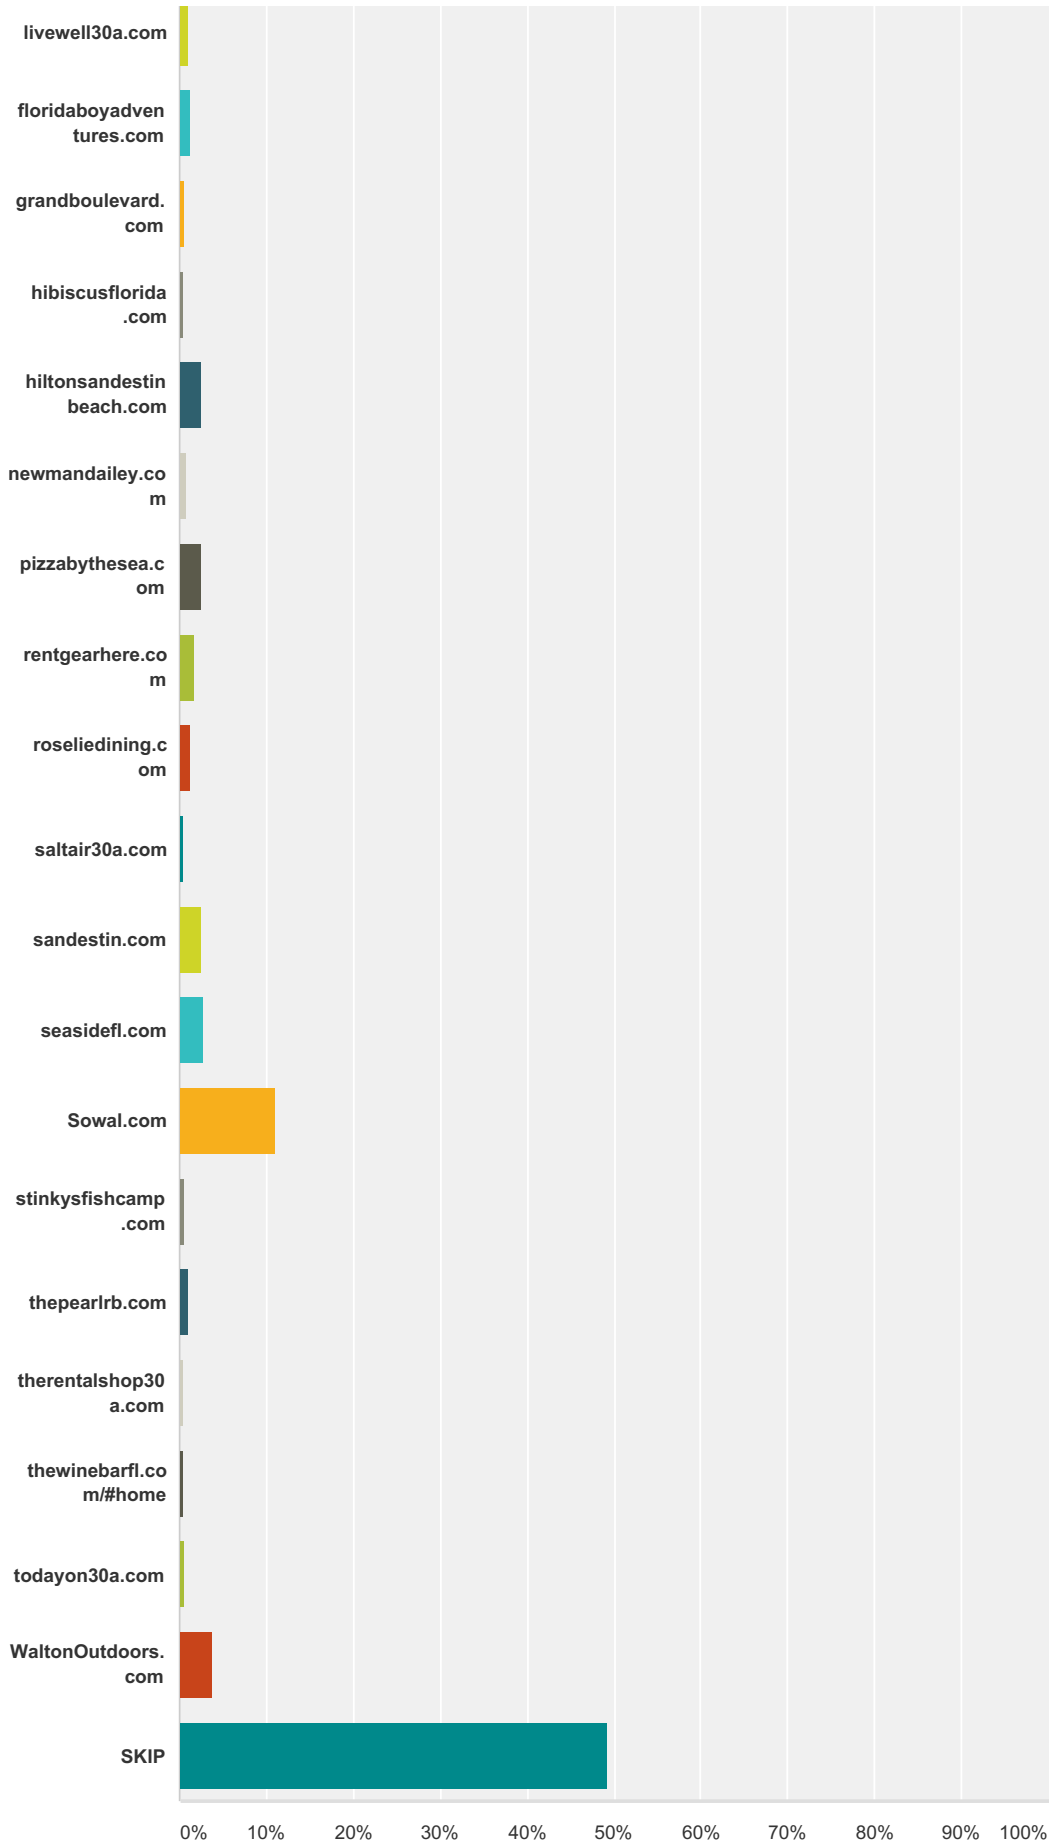

2017 Perfect in South Walton Awards Voting