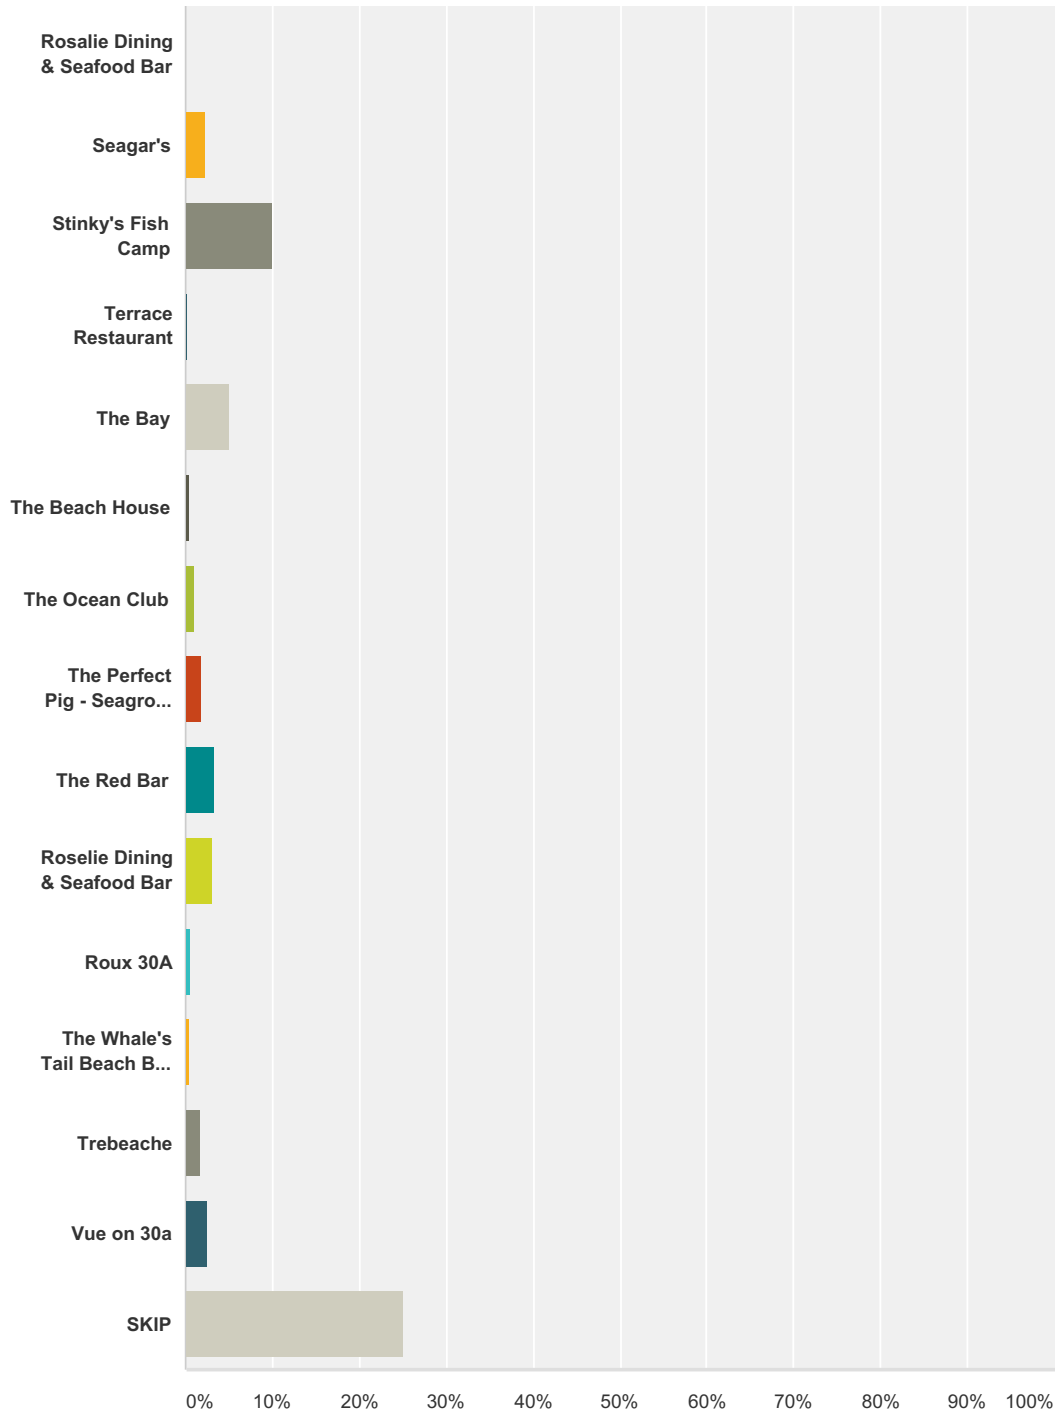

2017 Perfect in South Walton Awards Voting

Answer Choices	Responses	
723 Whiskey Bravo	1.87%	142
Acme Oyster House	2.18%	166
Barefoot's Beachfront Bar & Grill	0.97%	74
Basmati's	1.99%	151
Bayou Bill's	1.79%	136
Bijoux	0.84%	64