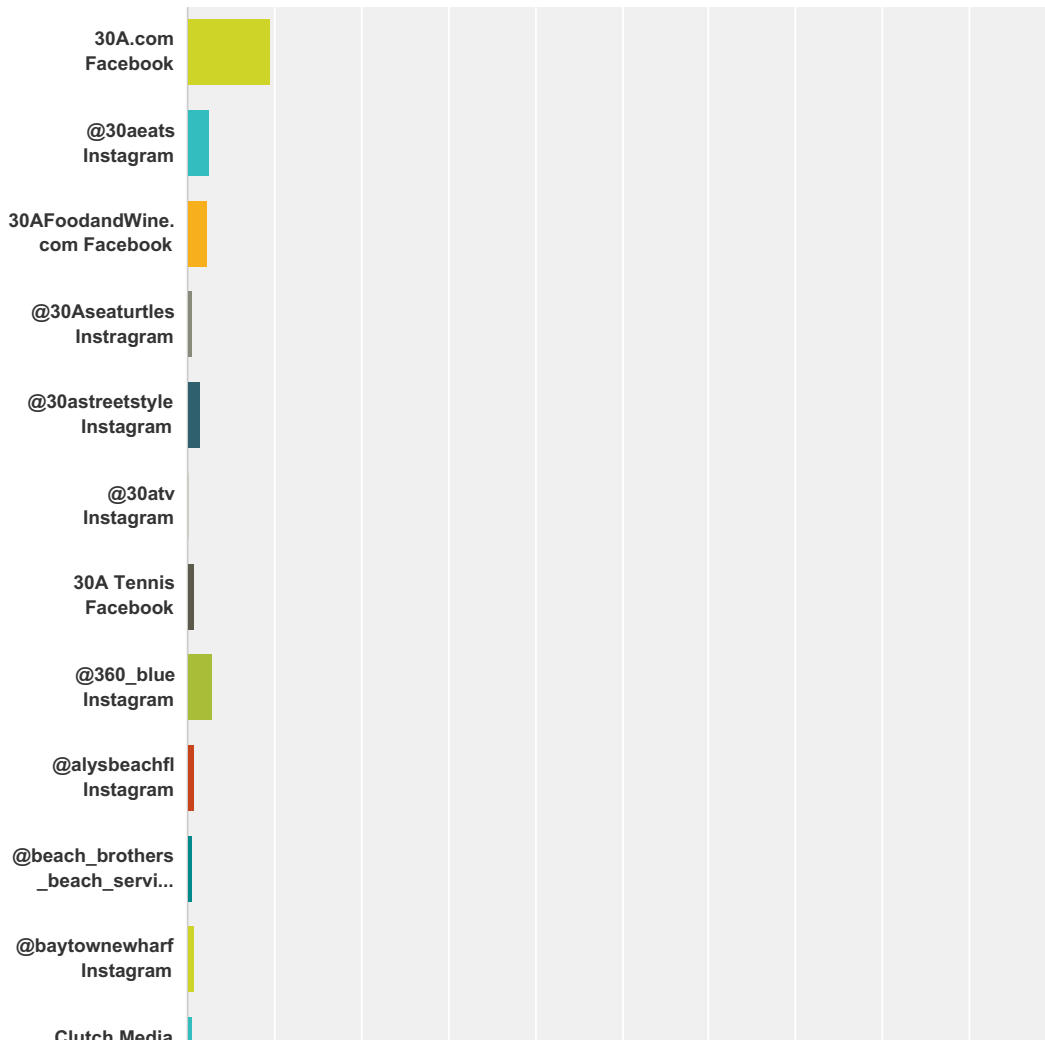

2017 Perfect in South Walton Awards Voting

30A Street Style	1.41%	99
30A Television	3.22%	226
Be Magazine	1.08%	76
Sandestin Living	2.29%	161
Seaside Times	3.57%	251
Sowal.com	14.96%	1,051
The Beach Breeze	1.54%	108
ThirtyA Review Magazine	12.78%	898
Walton Sun	16.42%	1,154
Rosemary Thymes	1.61%	113
WaltonOutdoors.com	2.42%	170
SKIP	37.93%	2,665
Total Respondents: 7,026		

Q46 Best Local Social Media Accounts

Answered: 7,026 Skipped: 1,302