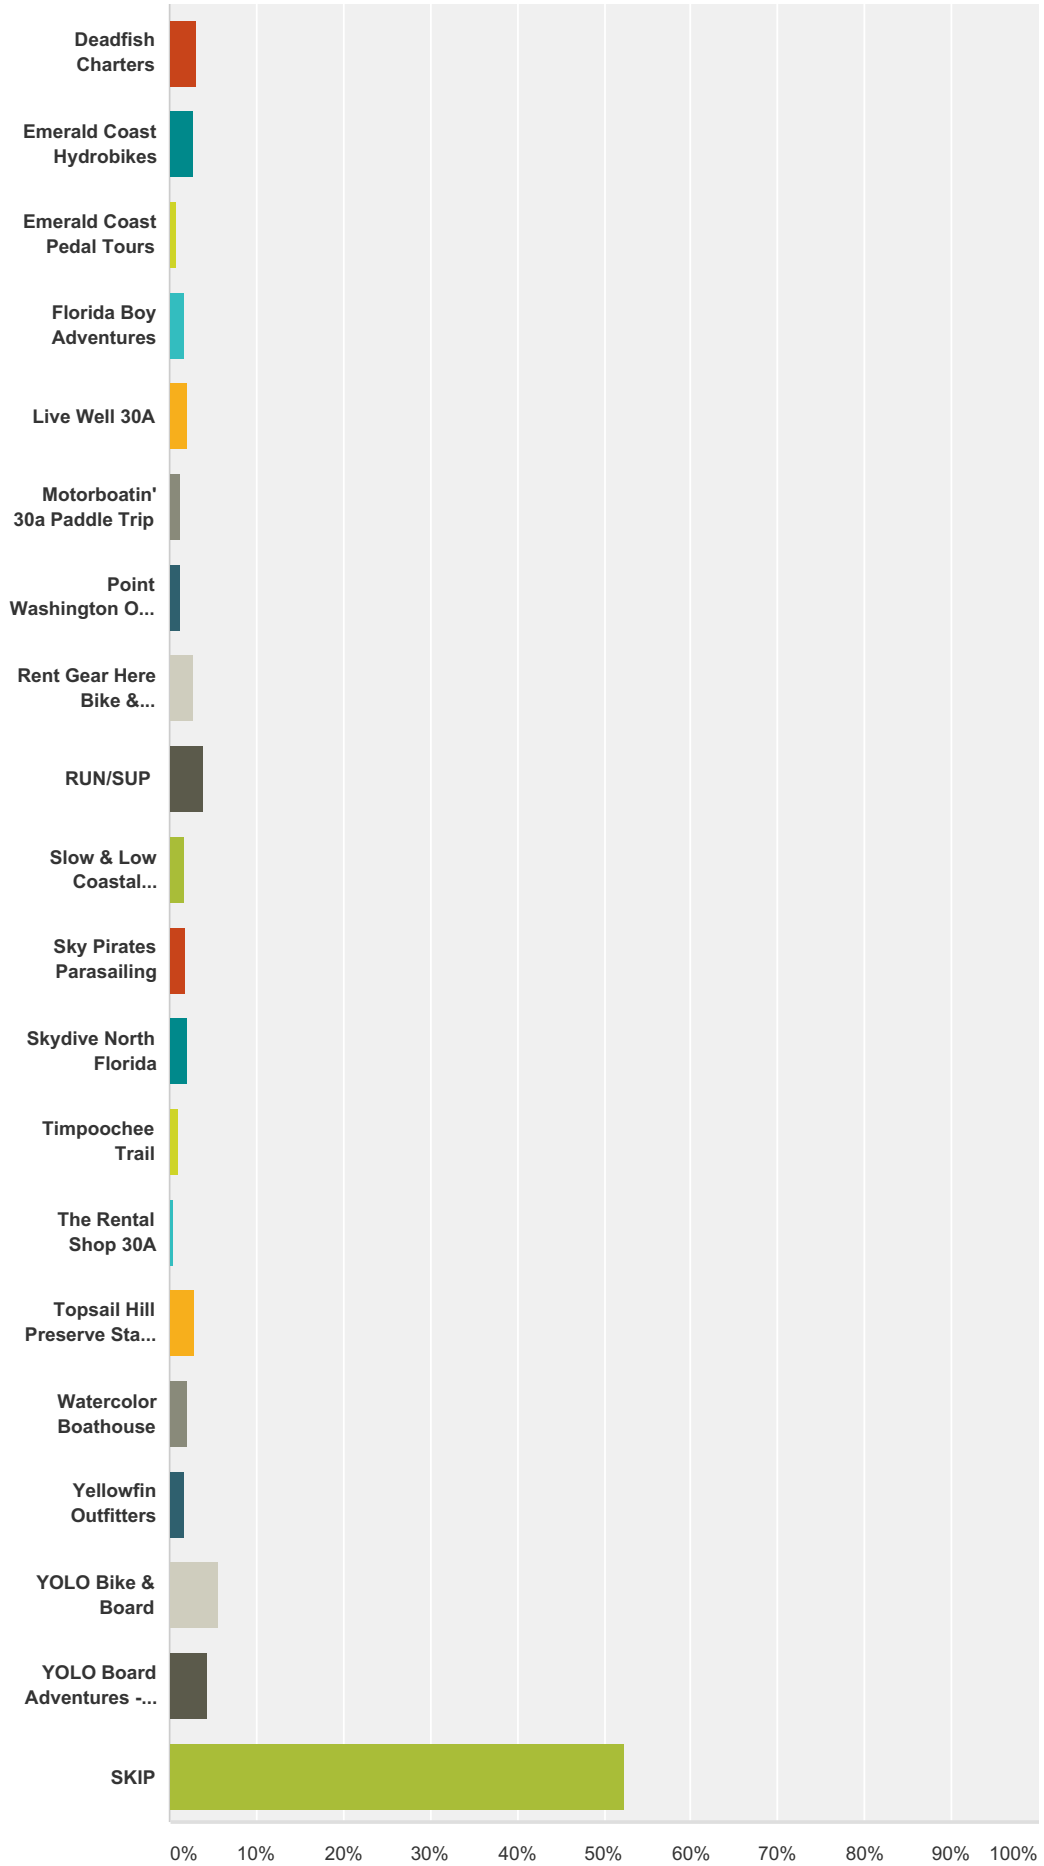

2017 Perfect in South Walton Awards Voting