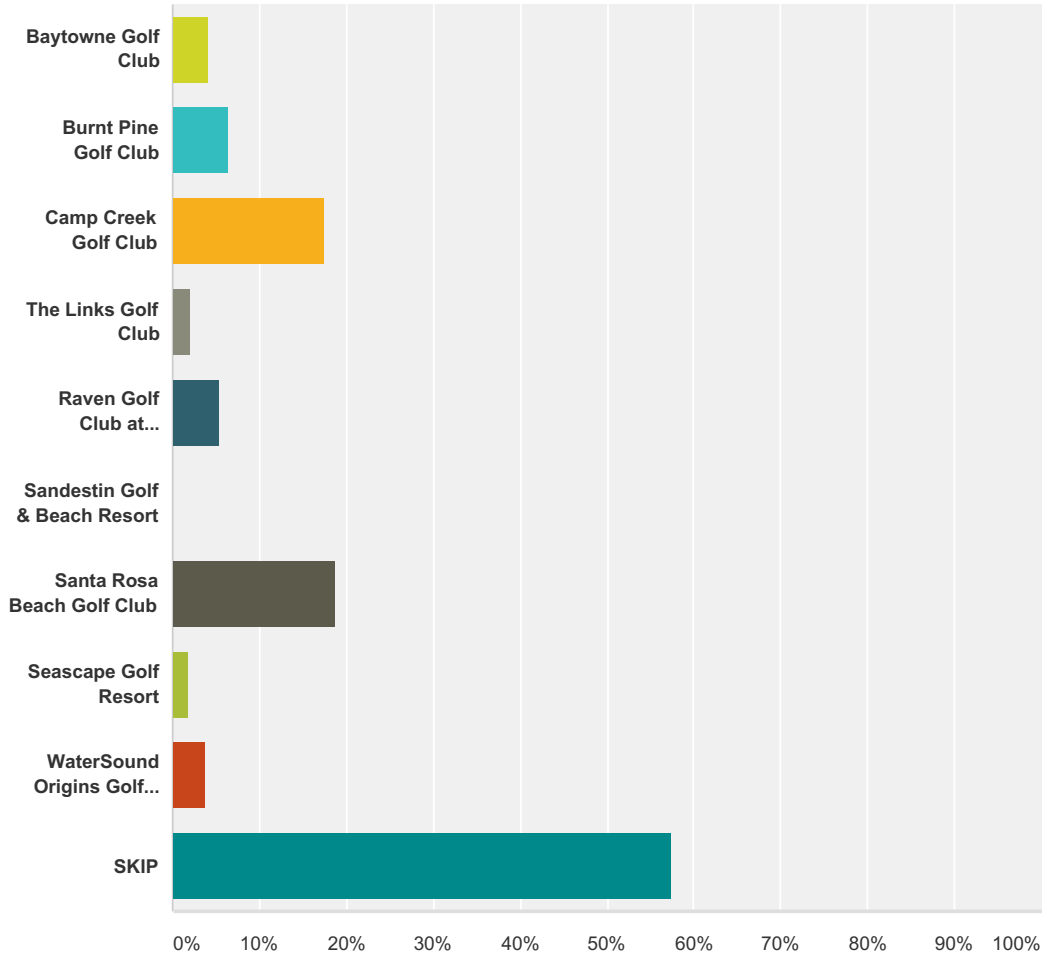

2017 Perfect in South Walton Awards Voting

Answer Choices	Responses
Baytowne Golf Club	4.27% 314
Burnt Pine Golf Club	6.55% 481
Camp Creek Golf Club	17.49% 1,285
The Links Golf Club	2.14% 157
Raven Golf Club at Sandestin	5.51% 405
Sandestin Golf & Beach Resort	0.01% 1
Santa Rosa Beach Golf Club	18.75% 1,378
Seascape Golf Resort	1.88% 138
WaterSound Origins Golf Club	3.66% 269
SKIP	57.36% 4,215
Total Respondents: 7,348	

Q28 Best Full Service Beach Rental Service

Answered: 7,348 Skipped: 980