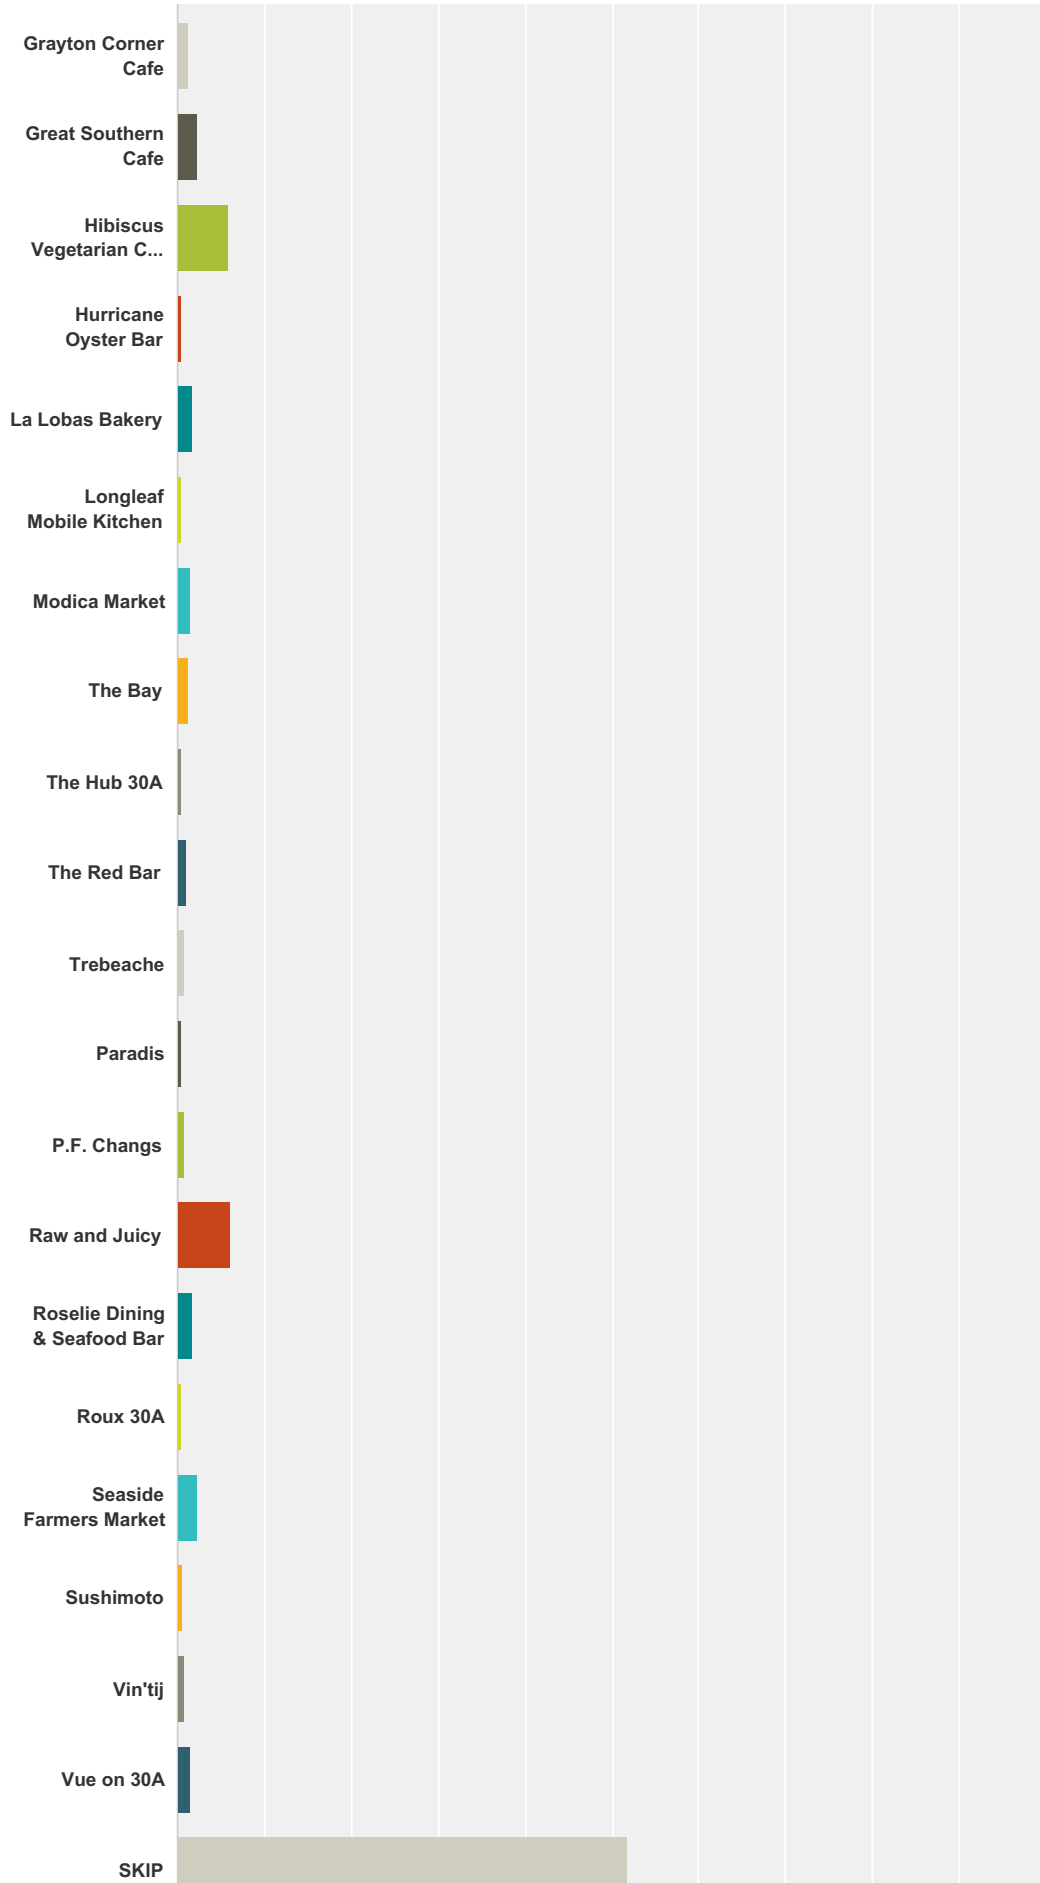

2017 Perfect in South Walton Awards Voting