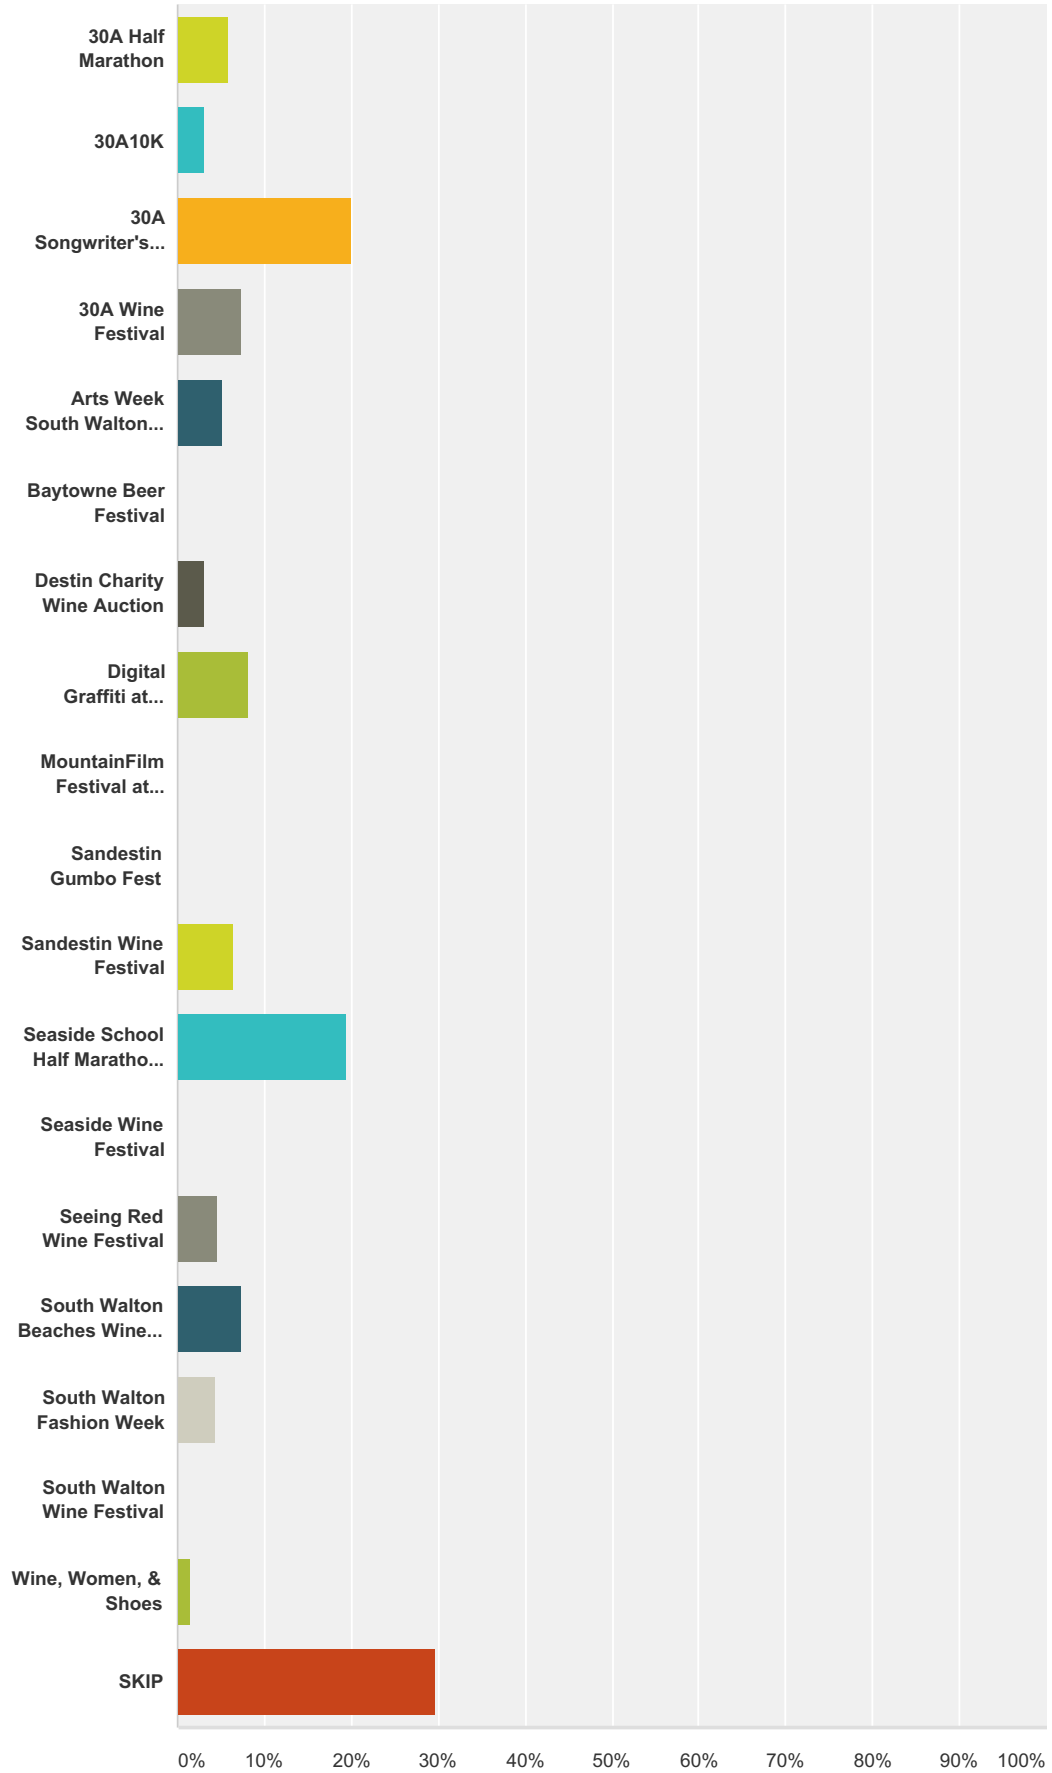

2017 Perfect in South Walton Awards Voting