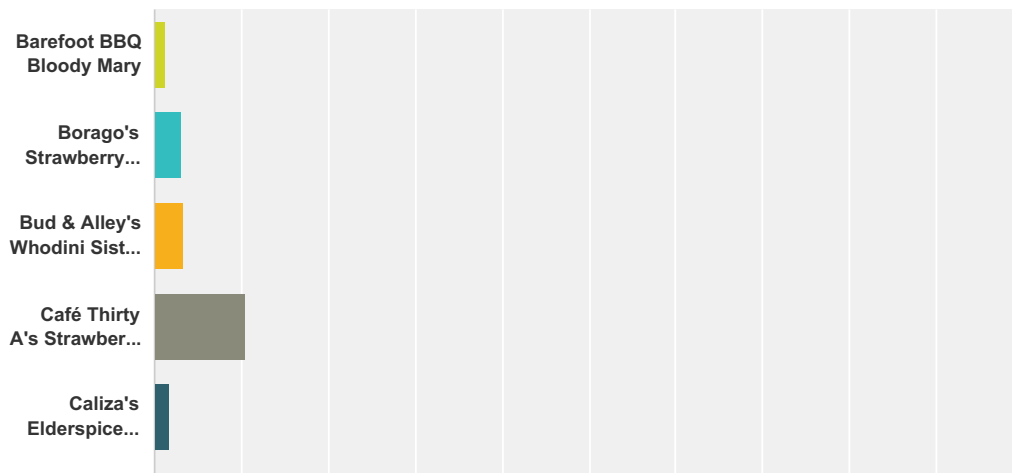

2017 Perfect in South Walton Awards Voting

Seaside Airstream Row	2.28%	173
Shades Bar & Grill	2.16%	164
Shrimp Shack	0.66%	50
Song	1.37%	104
South of Philly	1.29%	98
Steamboat Grill	0.58%	44
Stinky's Fish Camp	9.26%	704
Summer Kitchen Cafe	0.97%	74
Sunset Bay Cafe	0.76%	58
Surf Hut	1.33%	101
The Bay	2.22%	169
The Beach House	0.89%	68
The Gathering Spot & Sushi Bar	0.13%	10
The Hub 30A	1.70%	129
The Perfect Pig	3.37%	256
The Red Bar	11.39%	866
WaterSound Beach Club	0.41%	31
WaterSound Café	0.24%	18
Whale's Tail Beach Bar & Grill	0.78%	59
Wild Bill's Beach Dogs	0.17%	13
Wine Bar - Watercolor	0.76%	58
SKIP	21.57%	1,640
Total Respondents: 7,603		

Q9 Best Signature Cocktail

Answered: 7,603 Skipped: 725