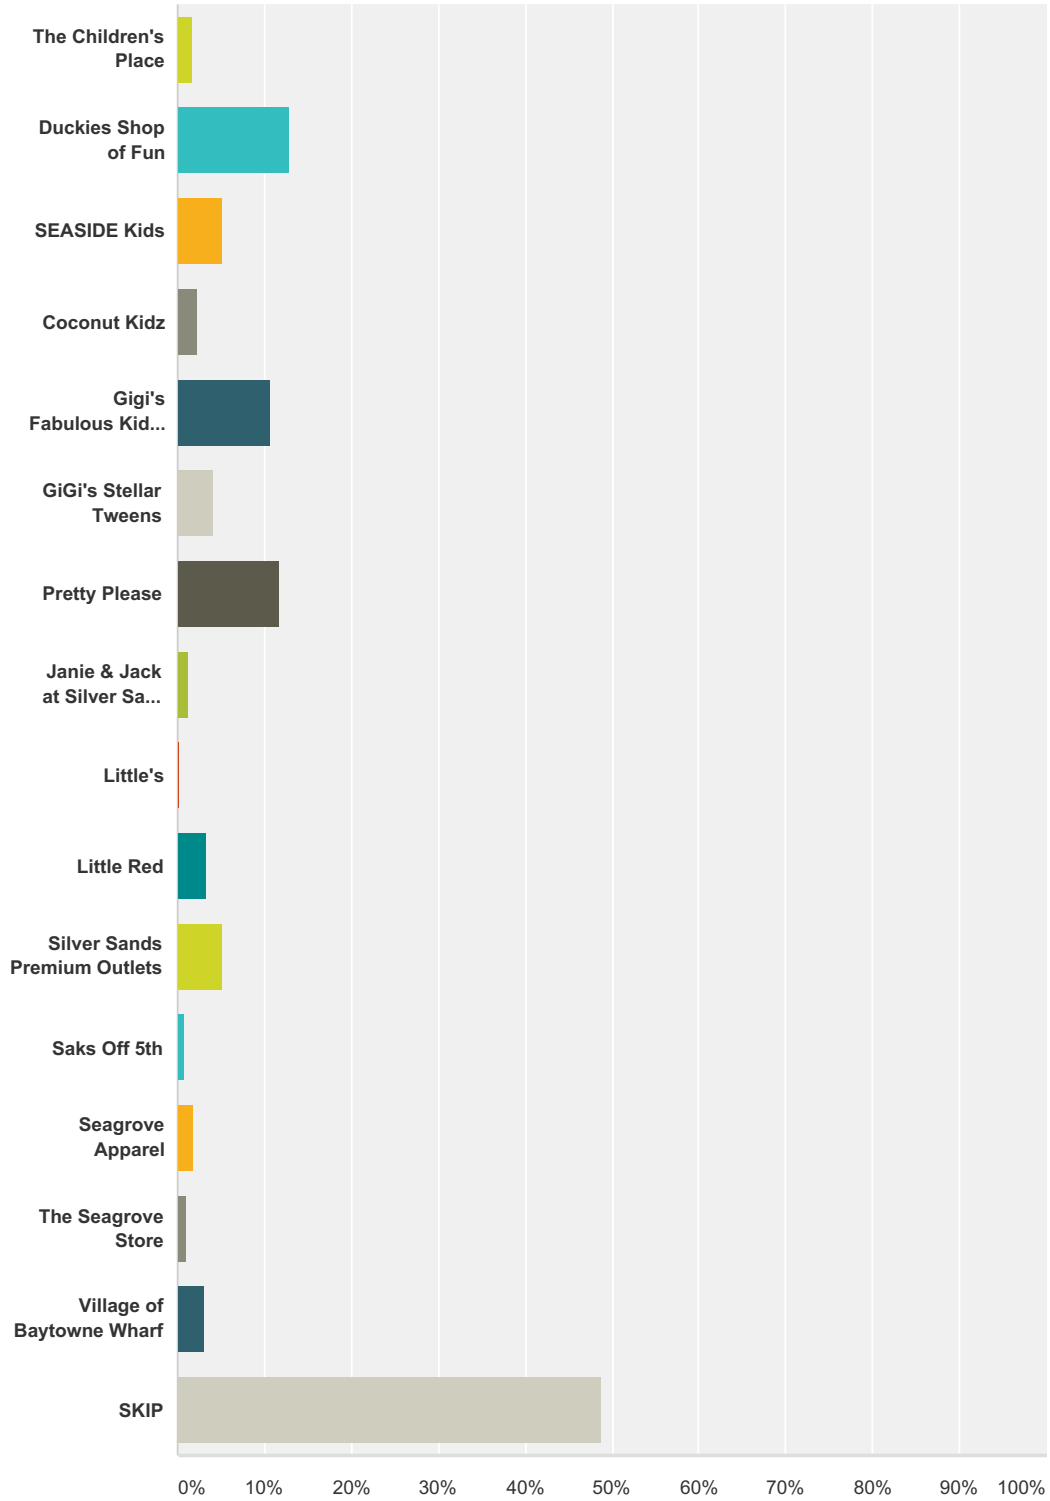

2017 Perfect in South Walton Awards Voting

Answer Choices	Responses
The Children's Place	1.60% 116
Duckies Shop of Fun	12.95% 941
SEASIDE Kids	5.13% 373
Coconut Kidz	2.31% 168