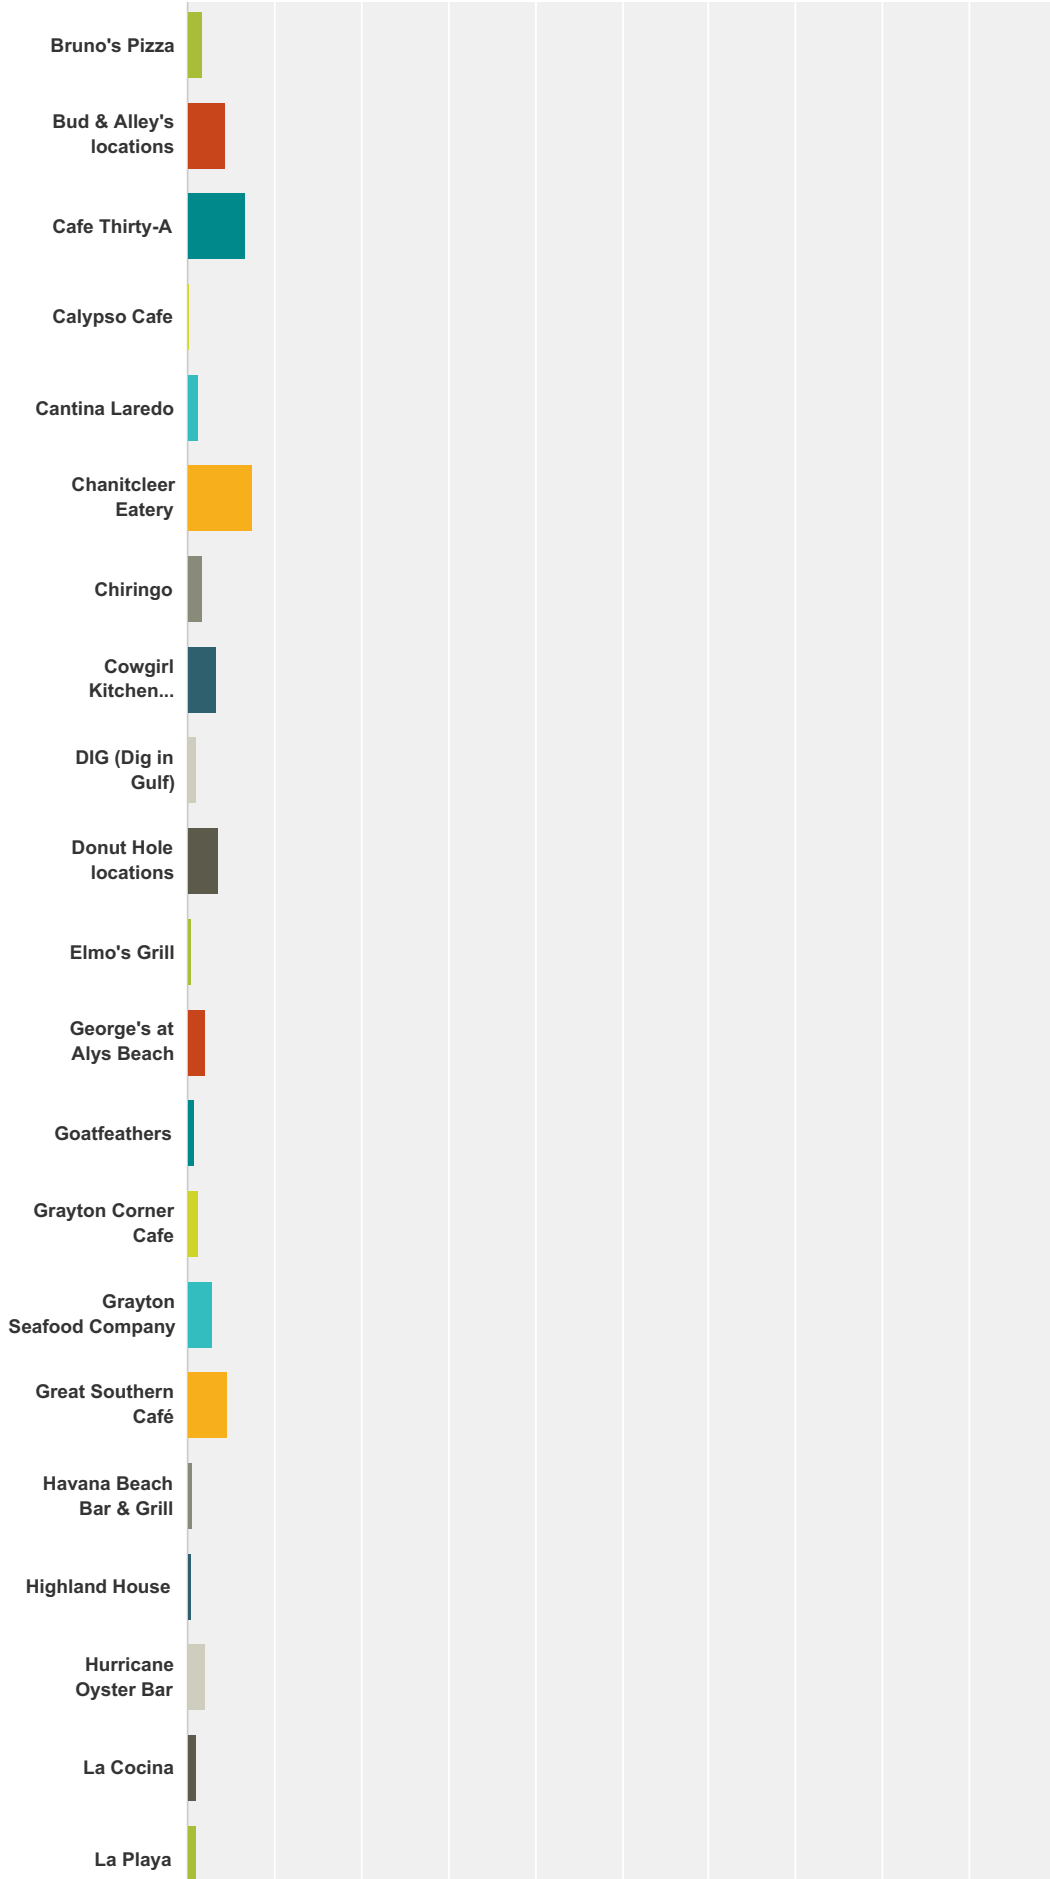

2017 Perfect in South Walton Awards Voting