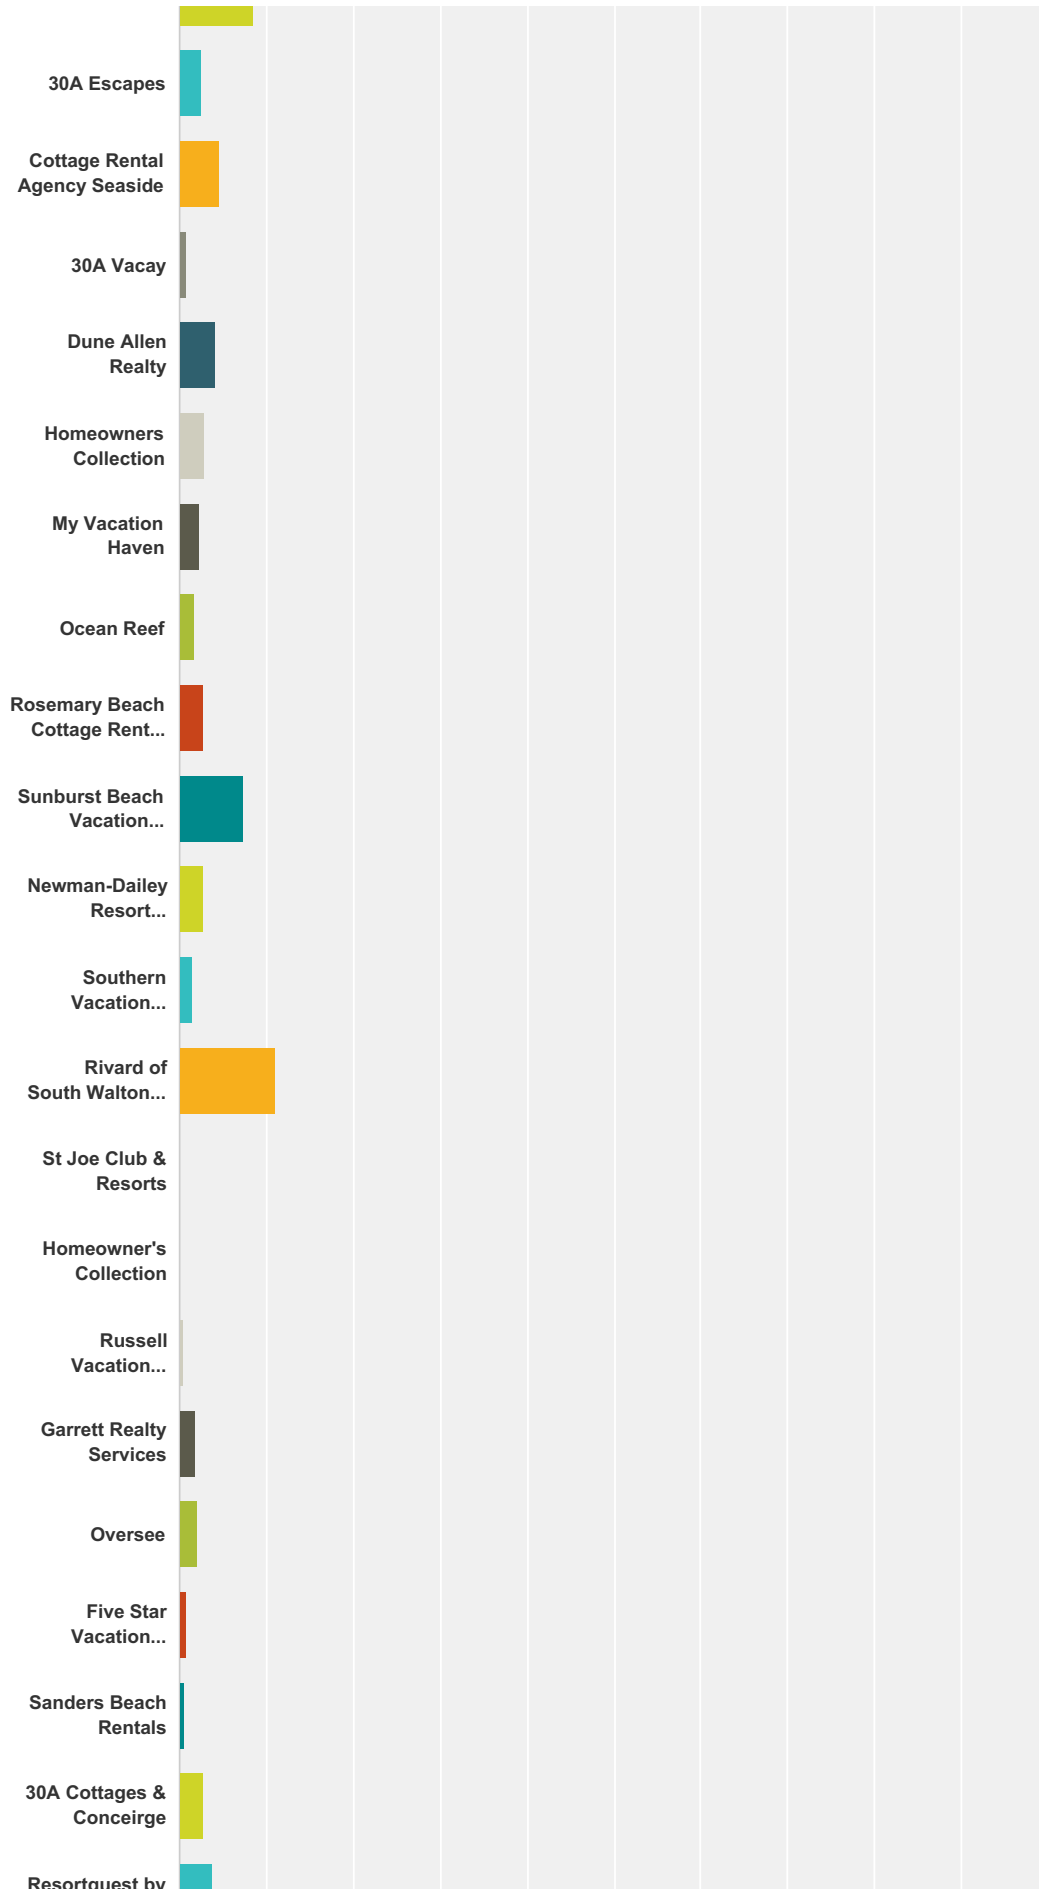

2017 Perfect in South Walton Awards Voting