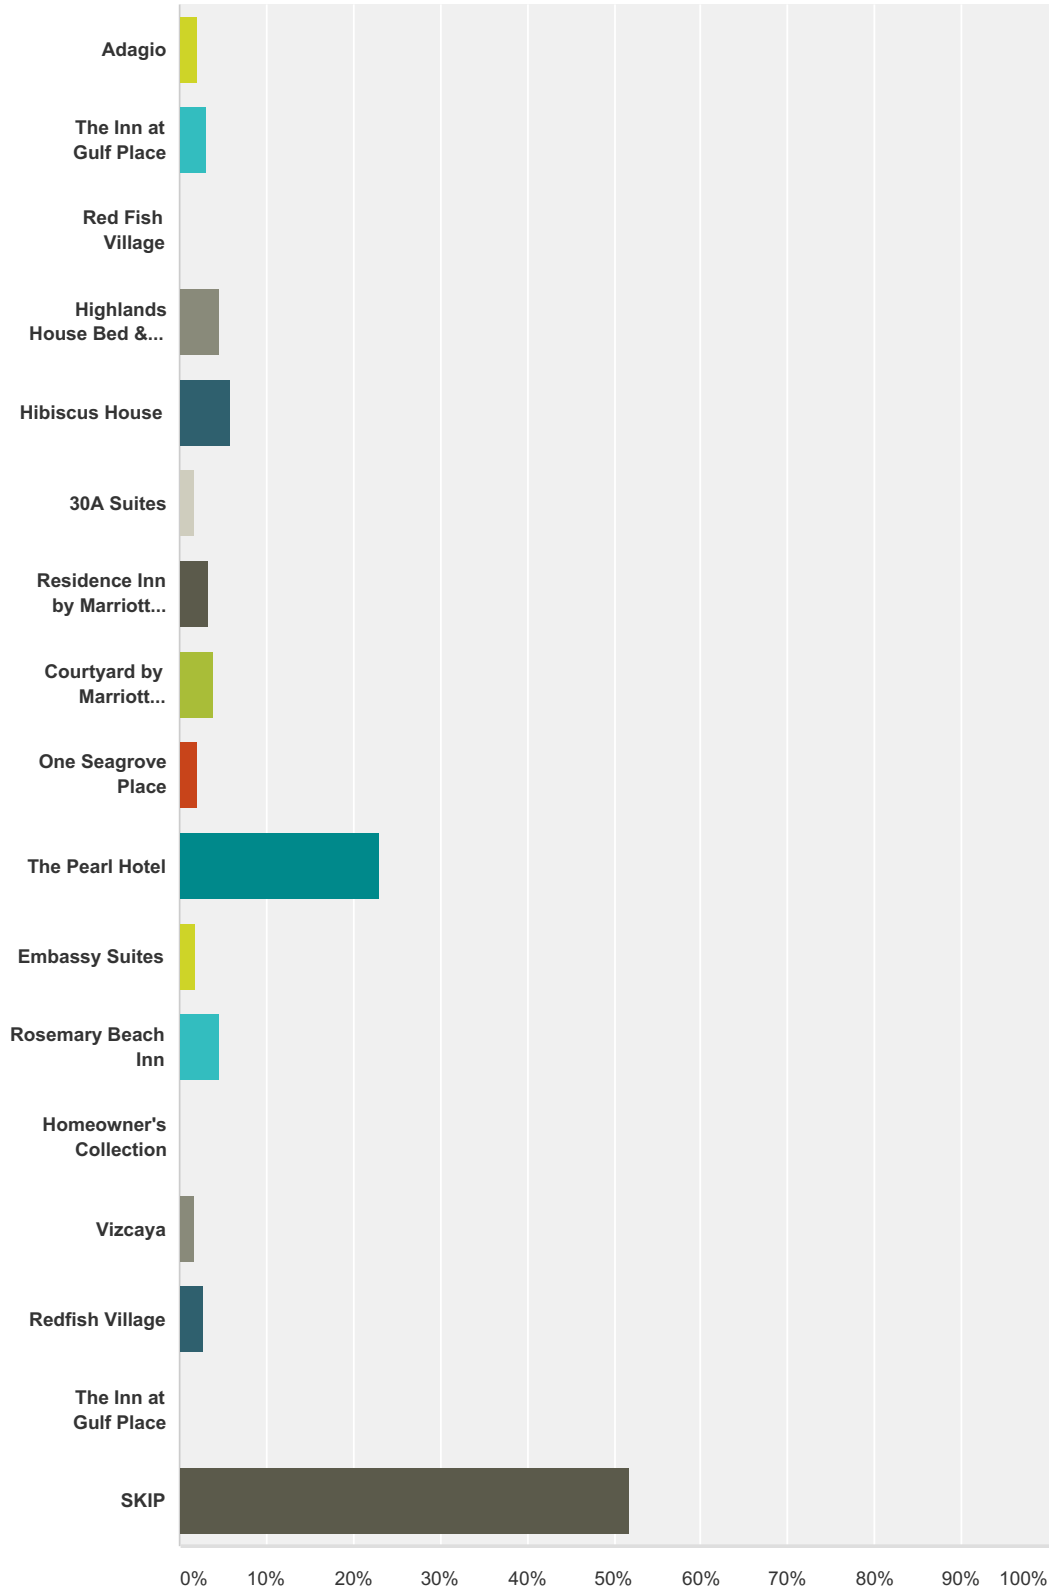

2017 Perfect in South Walton Awards Voting

Answer Choices	Responses
Adagio	2.16% 152
The Inn at Gulf Place	3.19% 224