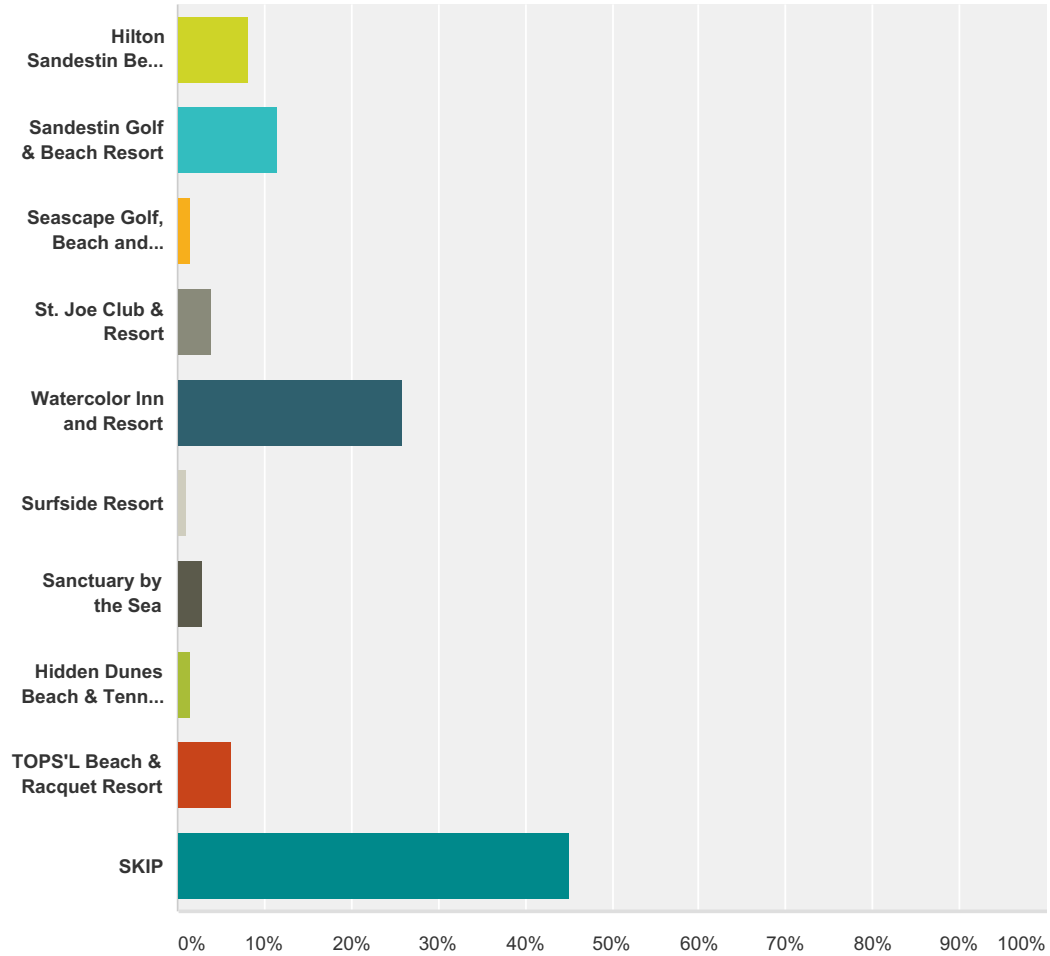

2017 Perfect in South Walton Awards Voting