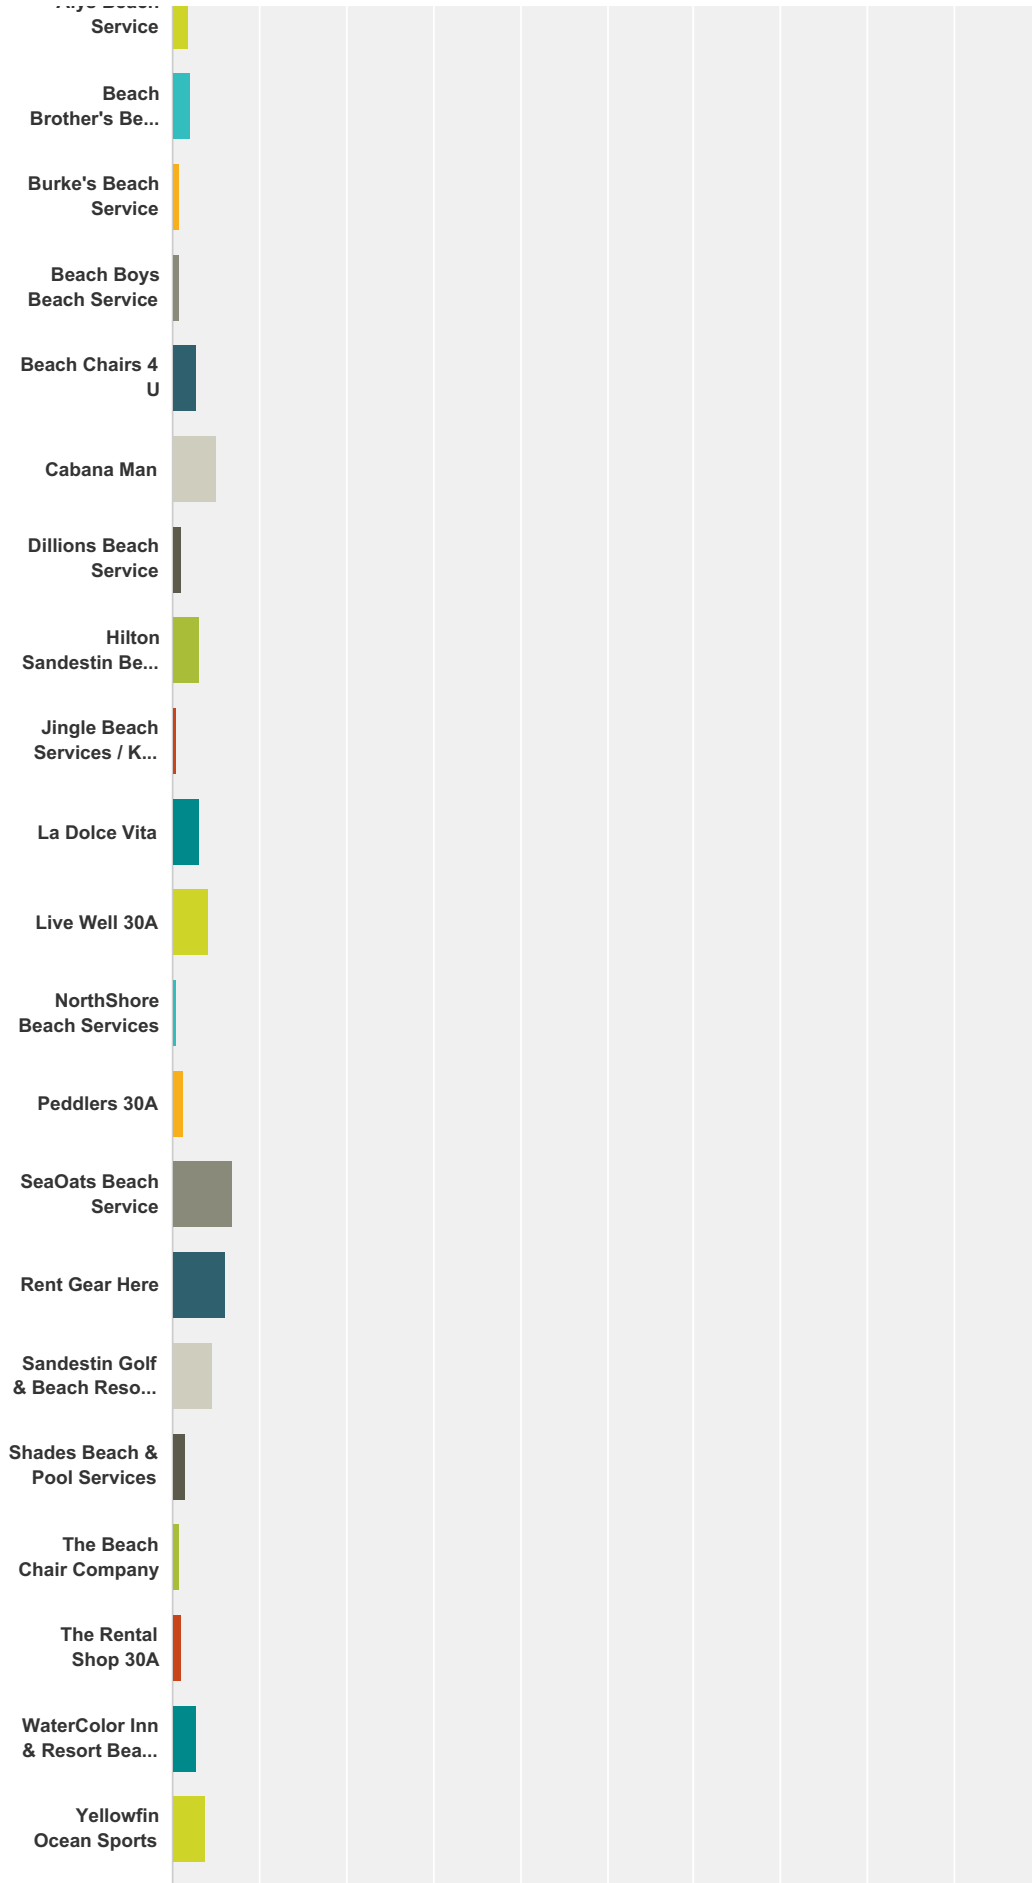

2017 Perfect in South Walton Awards Voting