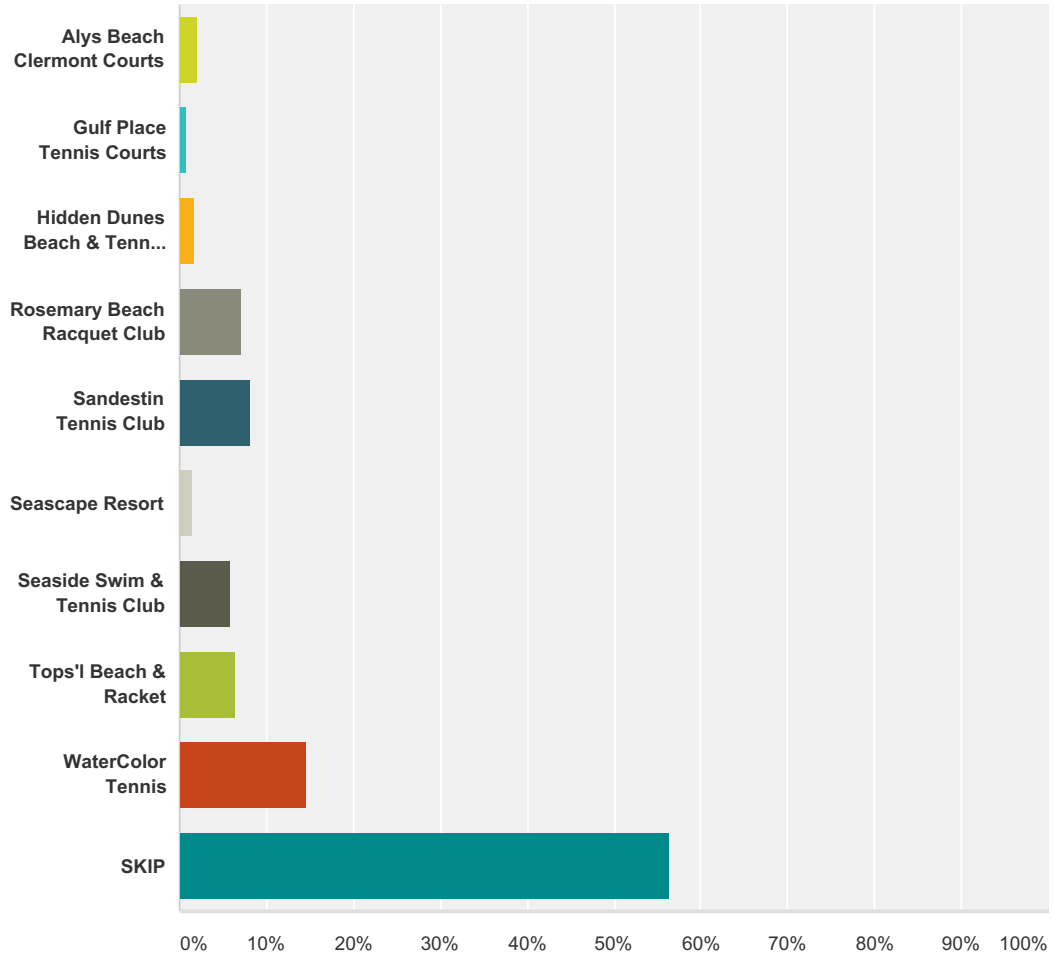

2017 Perfect in South Walton Awards Voting

Answer Choices	Responses	Count
Alys Beach Clermont Courts	2.10%	154
Gulf Place Tennis Courts	0.78%	57
Hidden Dunes Beach & Tennis Resort	1.67%	123
Rosemary Beach Racquet Club	7.10%	522
Sandestin Tennis Club	8.04%	591
Seascape Resort	1.43%	105
Seaside Swim & Tennis Club	5.92%	435
Tops'l Beach & Racket	6.45%	474
WaterColor Tennis	14.70%	1,080
SKIP	56.31%	4,138
Total Respondents: 7,348		

Q27 Best Golf Facility

Answered: 7,348 Skipped: 980