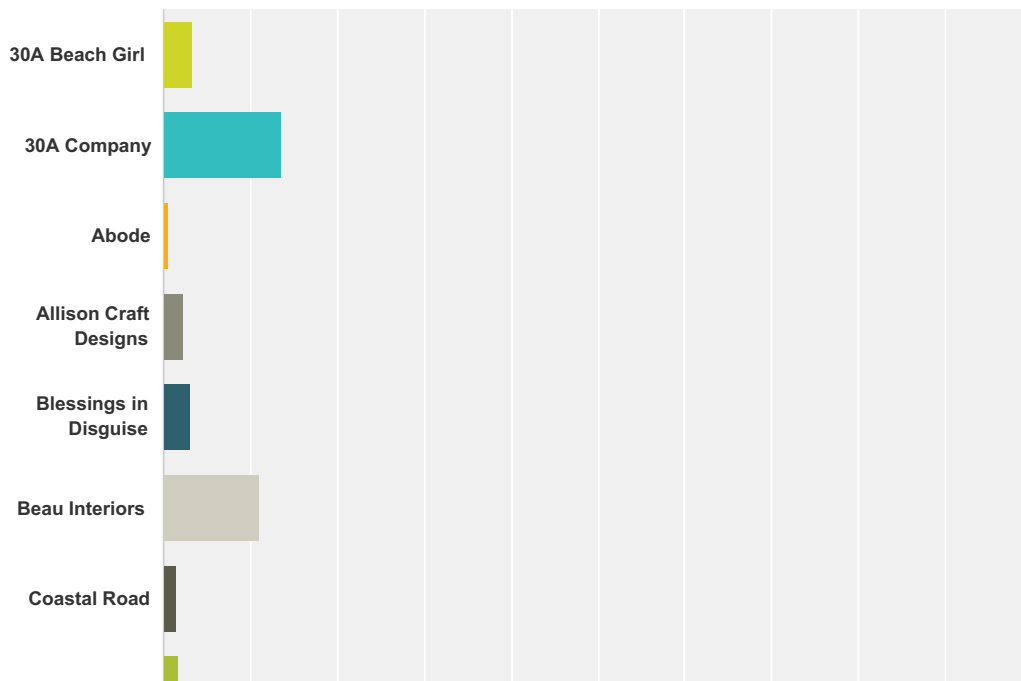

2017 Perfect in South Walton Awards Voting

Idyll Hounds Brewing Company	3.47%	252
Mama Dee's ArkanSalsa	1.57%	114
Millie B's Local Honey	0.74%	54
Mimi G Handbags	0.48%	35
Nicole Paloma Clothing	1.75%	127
Raw & Juicy Tortilla Chips	1.40%	102
Pedaler Soap (Soap Pedaler)	1.67%	121
SoWal Leather & Pearls	0.78%	57
Sweet Henrietta's Cupcakes	10.73%	780
The B Line	0.29%	21
Twin Oaks Farms Fig Preserves	2.23%	162
Uncle Duke's Geaux Jus'	0.95%	69
Veronica's Health Crunch	1.47%	107
Wendy Mignot Fine Leather & Pearls	12.92%	939
Whodini Sisters Bloody Mary Potion	0.98%	71
YOLO Boards	9.15%	665
SKIP	31.37%	2,280
Total Respondents: 7,267		

Q36 Best Local Retail Brand (Items need not be fully made nor only sold in Walton County)

Answered: 7,267 Skipped: 1,061