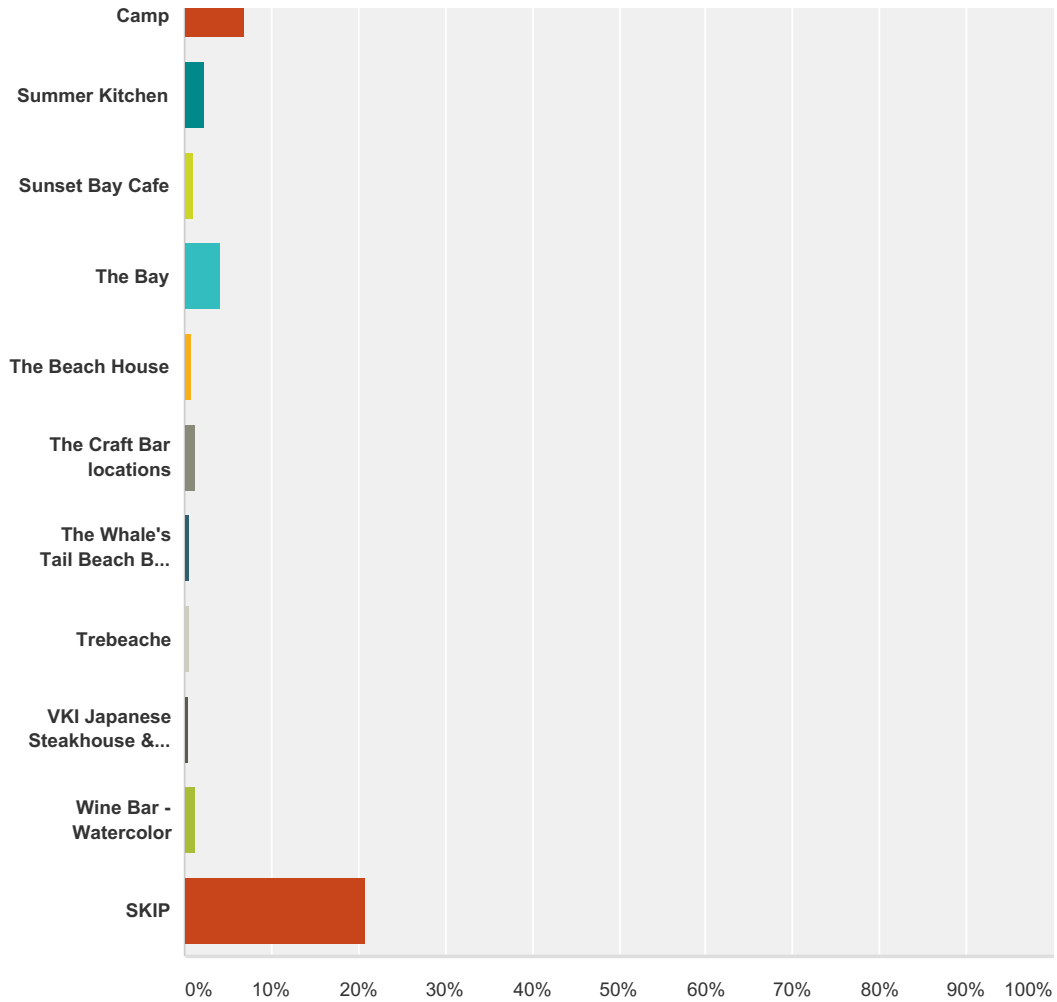

2017 Perfect in South Walton Awards Voting

Answer Choices	Responses	
98 Bar-B-Que	1.28%	97
723 Whiskey Bravo	2.72%	207
Acme Ice House	0.93%	71
Angelina's Pizza	1.05%	80
Another Broken Egg	2.01%	153
Bayou Bill's	0.96%	73
Borago	3.58%	272
Bruno's Pizza	1.67%	127
Bud & Alley's locations	4.37%	332
Cafe Thirty-A	6.71%	510
Calypso Cafe	0.26%	20
Cantina Laredo	1.25%	95
Chanitcleer Eatery	7.59%	577
Chiringo	1.60%	122