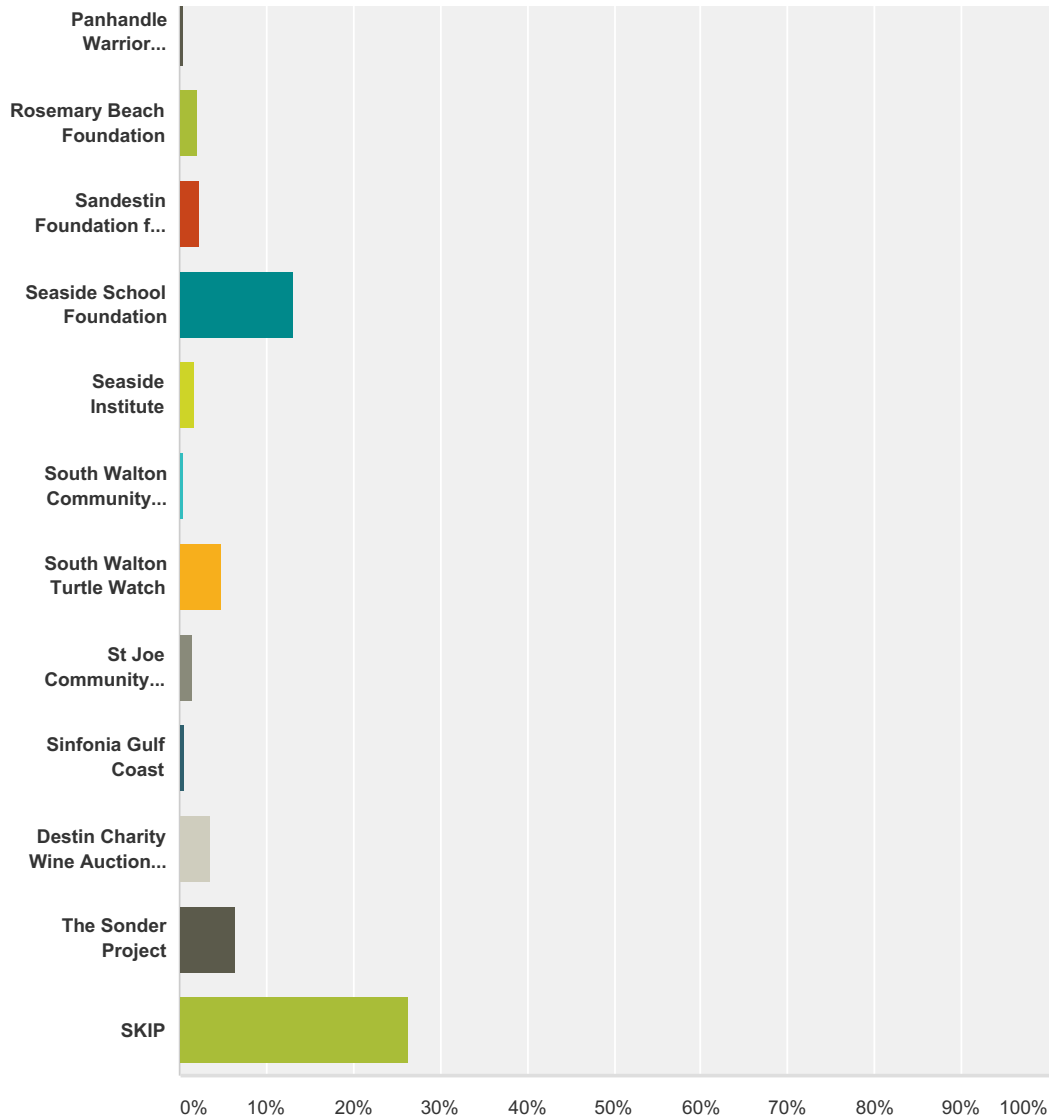

2017 Perfect in South Walton Awards Voting

Answer Choices	Responses
Alaqua Animal Refuge	22.15% 1,556
Alys Foundation	1.45% 102
Bridge at 30A	1.34% 94
Caring and Sharing	6.59% 463
Children's Advocacy Center (Emerald Coast)	5.12% 360
Children's Volunteer Health Network	5.39% 379
Choctawhatchee Basin Alliance	2.26% 159
Cultural Arts Alliance (CAA) of Walton County	2.09% 147
Destiny Worship Center	3.00% 211
Food for Thought	10.03% 705
Fore Her	1.58% 111