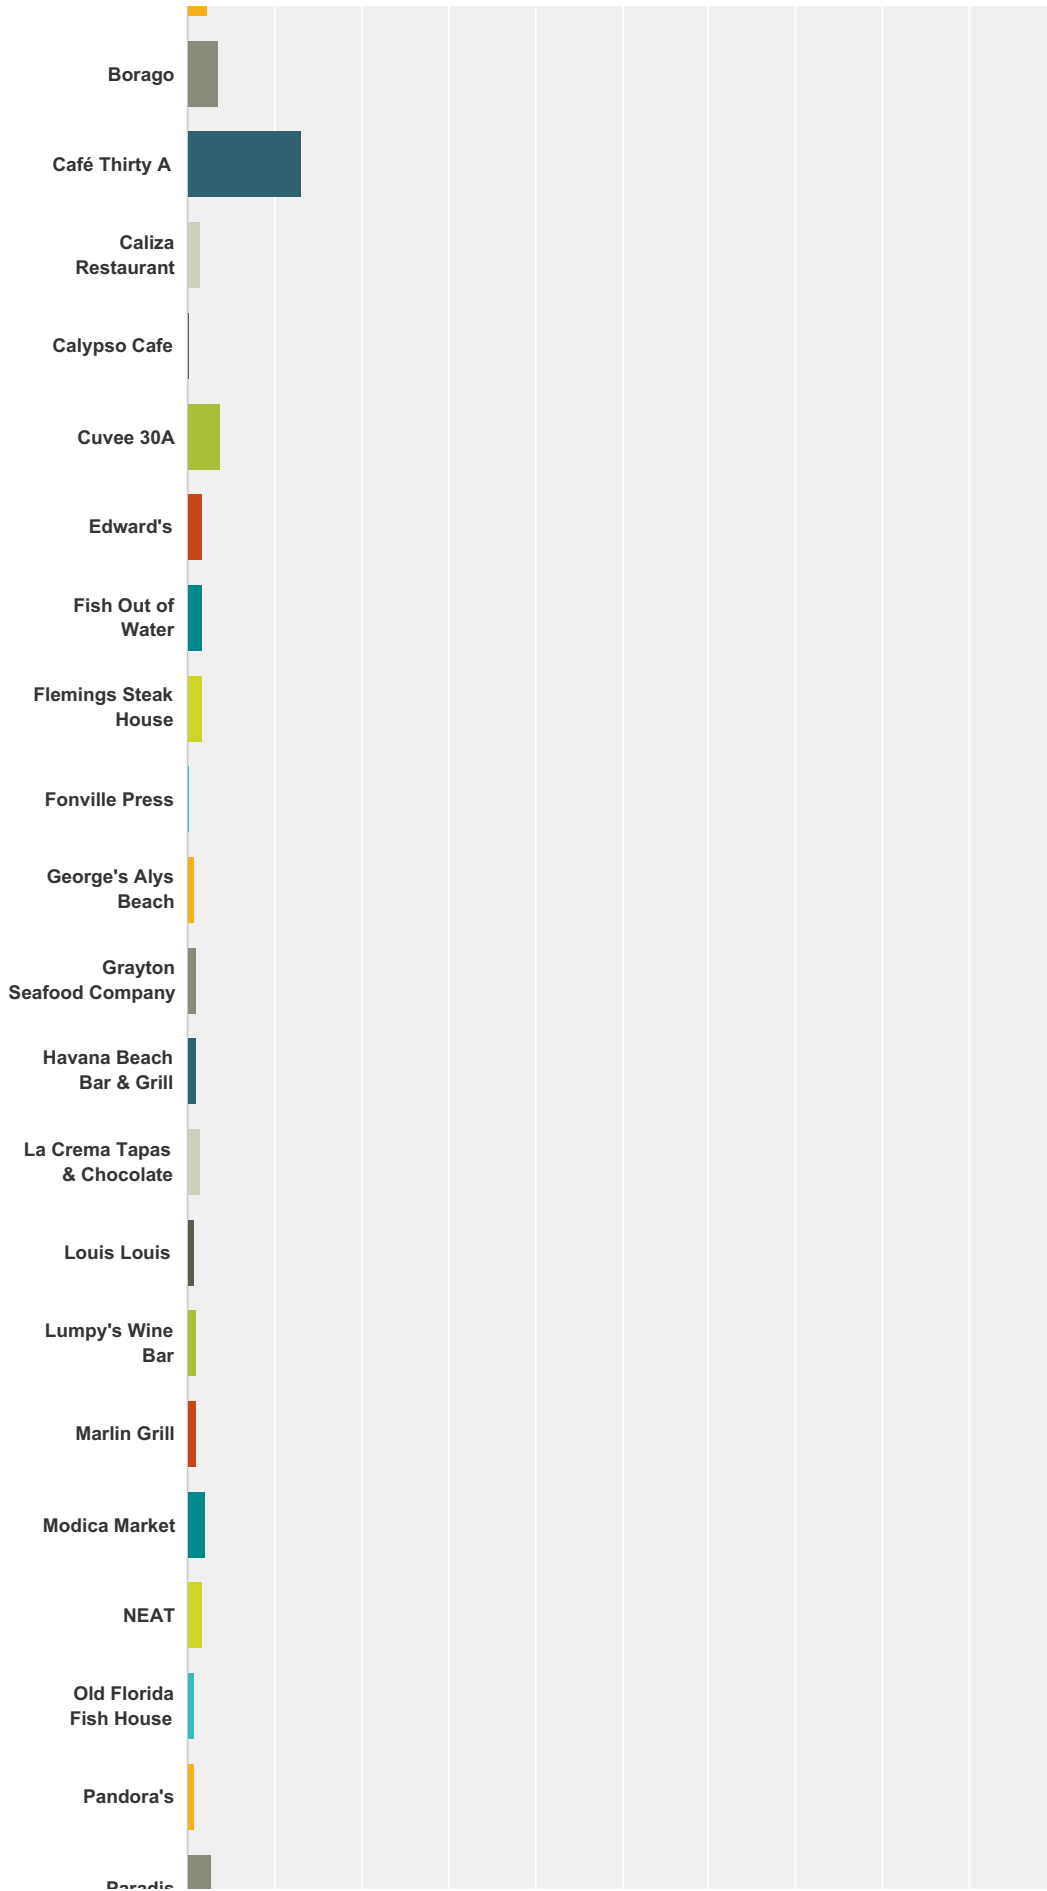

2017 Perfect in South Walton Awards Voting