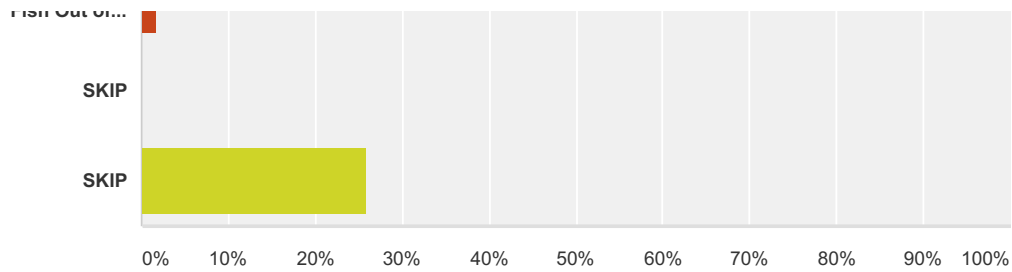

2017 Perfect in South Walton Awards Voting

Answer Choices	Responses	
Alan Baltazar, 723 Whiskey Bravo	0.88%	67
Allan Haas, Calypso Cafe at Embassy Suites	0.34%	26
Andrew Brown, Grayton Seafood Co.	1.96%	149
Brannon Janca, Stinky's Fish Camp	4.52%	344
Camille Withall, George's at Alys Beach	2.80%	213
Christopher Holbrook, 30A Signature Catering	1.63%	124
Chuck Ambrose, Local Catch	1.28%	97
Crystal Castillo, Tommy Bahama's Restaurant & Bar	1.08%	82
Dan Vargo, Seagar's	9.63%	732
Darek Tidwell, George's Alys Beach	0.00%	0
David Cunningham, Trebeache	1.54%	117
Ed Reese, Edwards Fine Food & Wine	2.92%	222
Giovanni Fillipone, Vue on 30A	2.89%	220
Innocent Utomi, Fleming's Prime Steakhouse & Wine Bar	1.25%	95
Jack McGuckin, Bijoux	1.50%	114
James Dillon, Summer Kitchen Cafe	2.55%	194
Javier Rosa, Sandestin Golf & Beach Resort	2.26%	172
Jim Richard, Trebeache	3.87%	294
Jim Shirley, The Bay/Great Southern Café	9.92%	754
John Jacob, Vin'tij Wine Boutique	1.91%	145
Jose Martinez, The Perfect Pig	3.84%	292
Joshua Daugherty, Mitchell's Fish Market	0.58%	44
Kevin Korman, Roselie Dining & Seafood Bar	3.72%	283
Lock Vong, SeaCrust Pizza	1.20%	91
Marie Nasri, Marie's Bistro	1.42%	108
Mark Anton, Borago	5.62%	427
Mark Eichen, Restaurant Paradis	1.82%	138