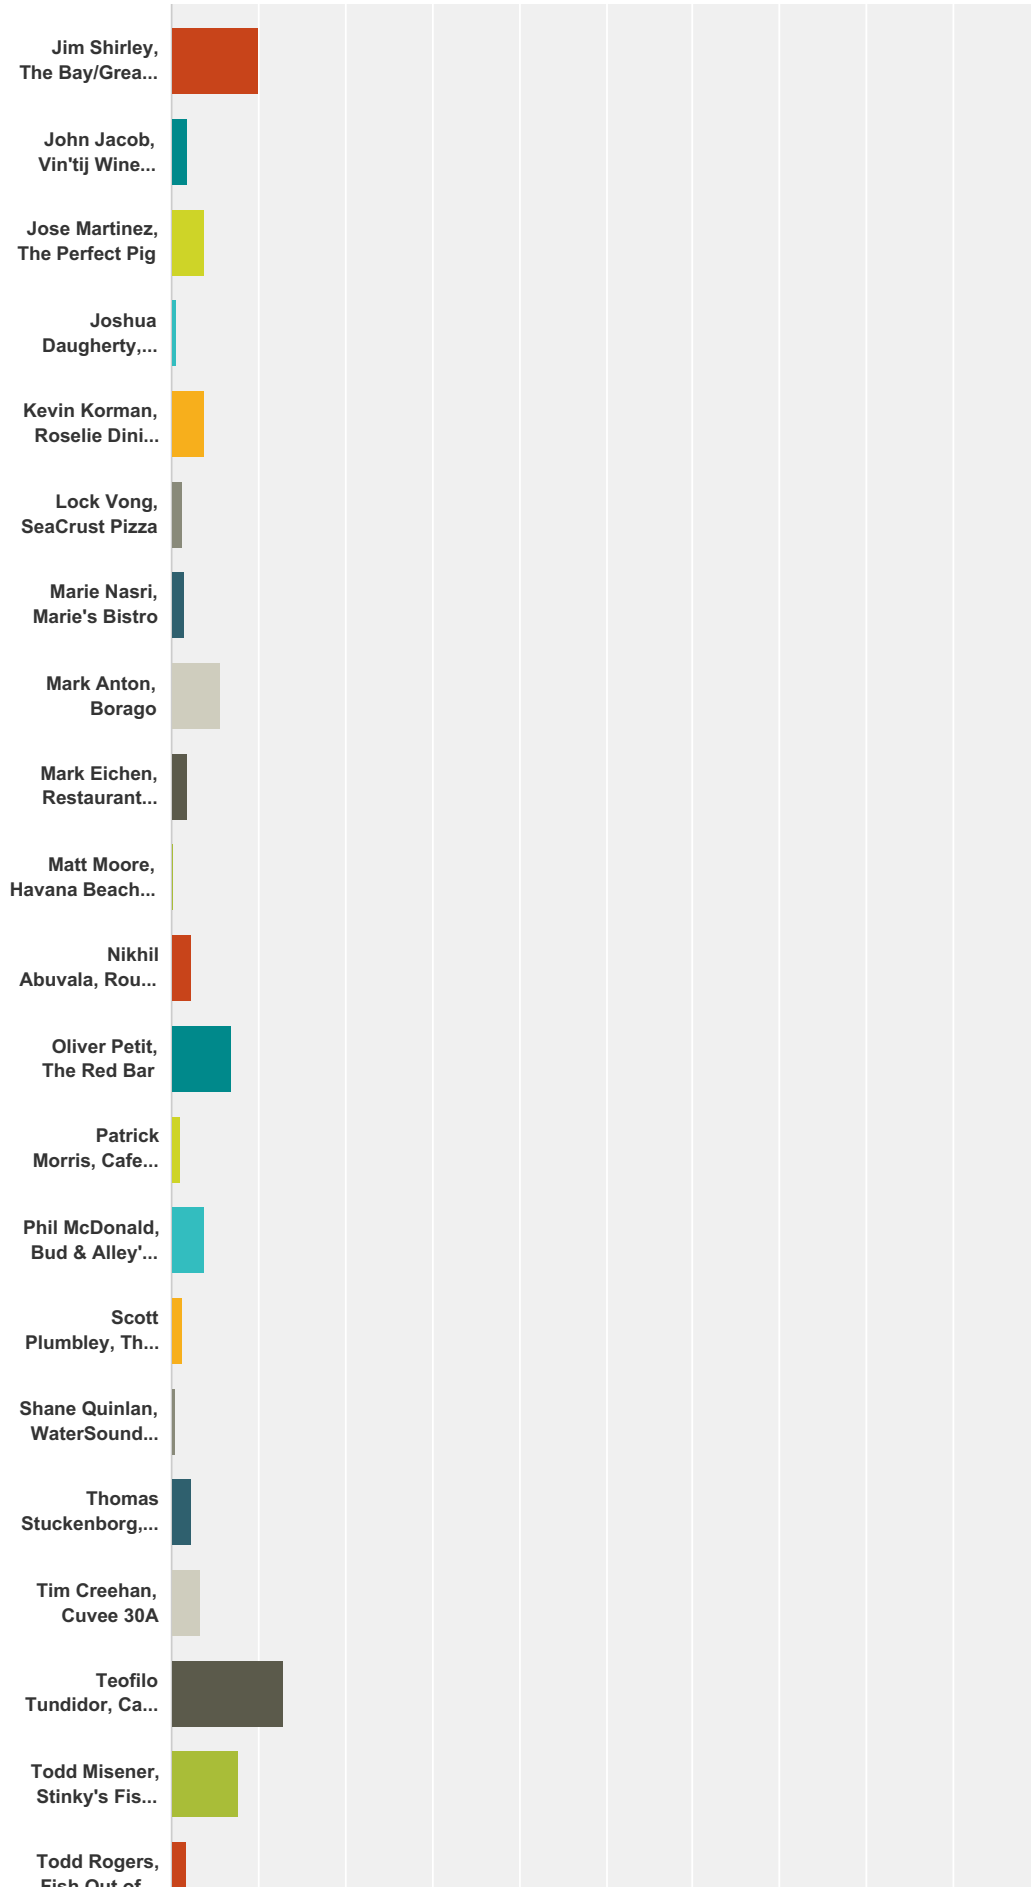

2017 Perfect in South Walton Awards Voting