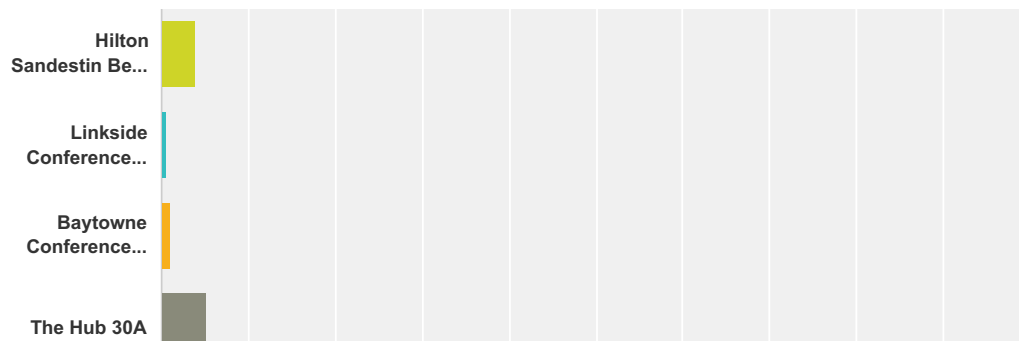

## Q50 Best Event Venue

Answered: 7,026 Skipped: 1,302