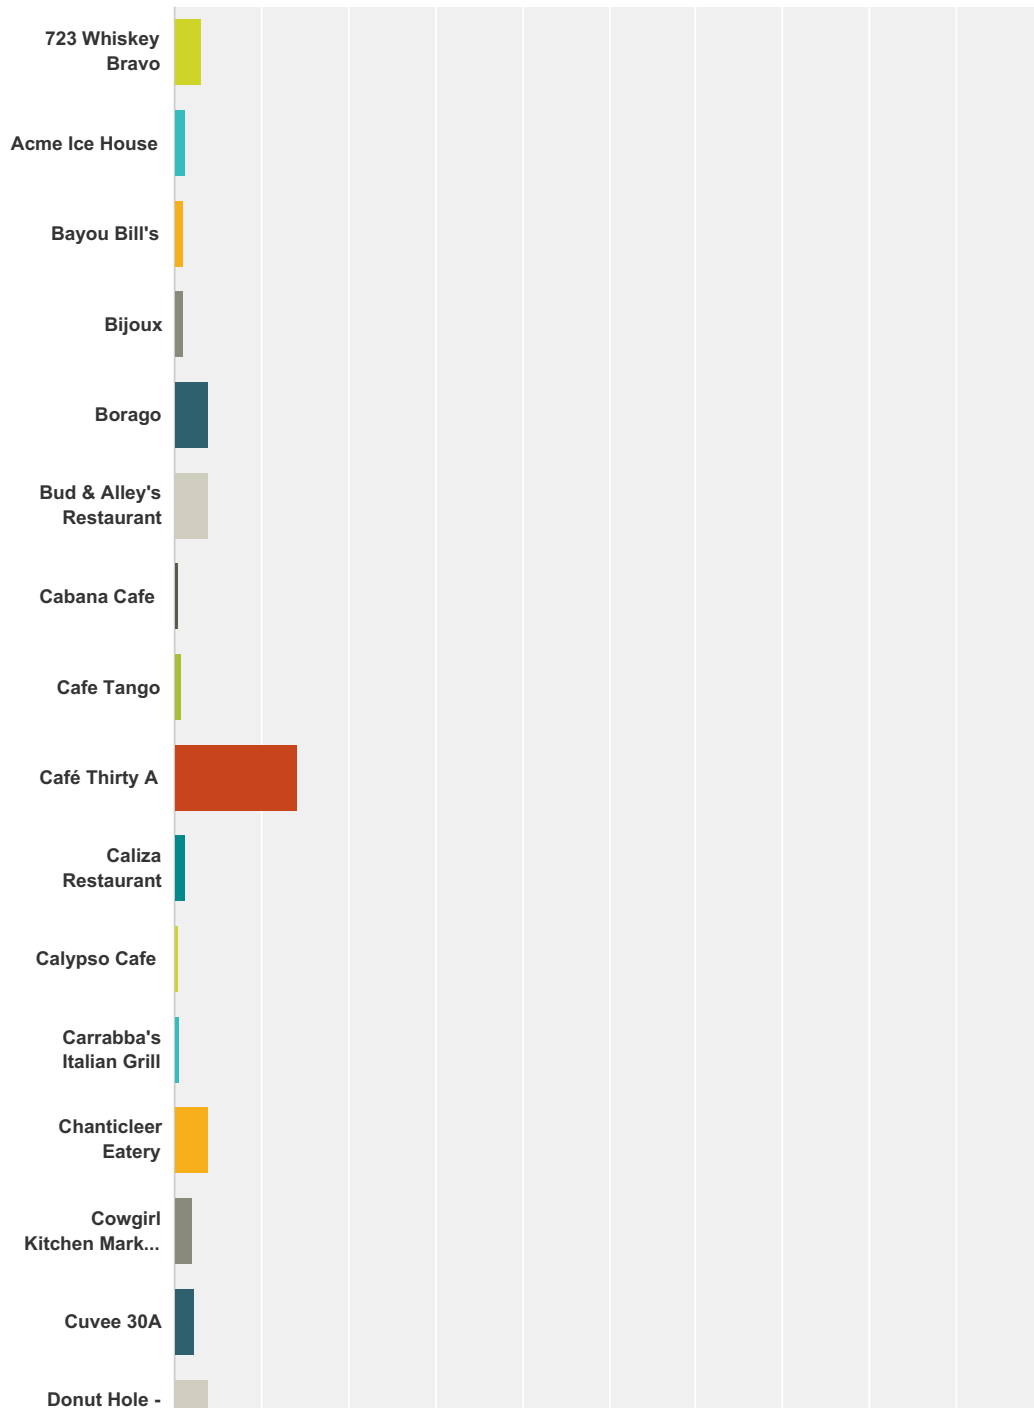

2017 Perfect in South Walton Awards Voting

Roux 30A	0.53%	40
The Whale's Tail Beach Bar & Grill	0.39%	30
Trebeache	1.66%	126
Vue on 30a	2.41%	183
SKIP	25.11%	1,909
Total Respondents: 7,603		

Q6 Best Menu Variety

Answered: 7,603 Skipped: 725