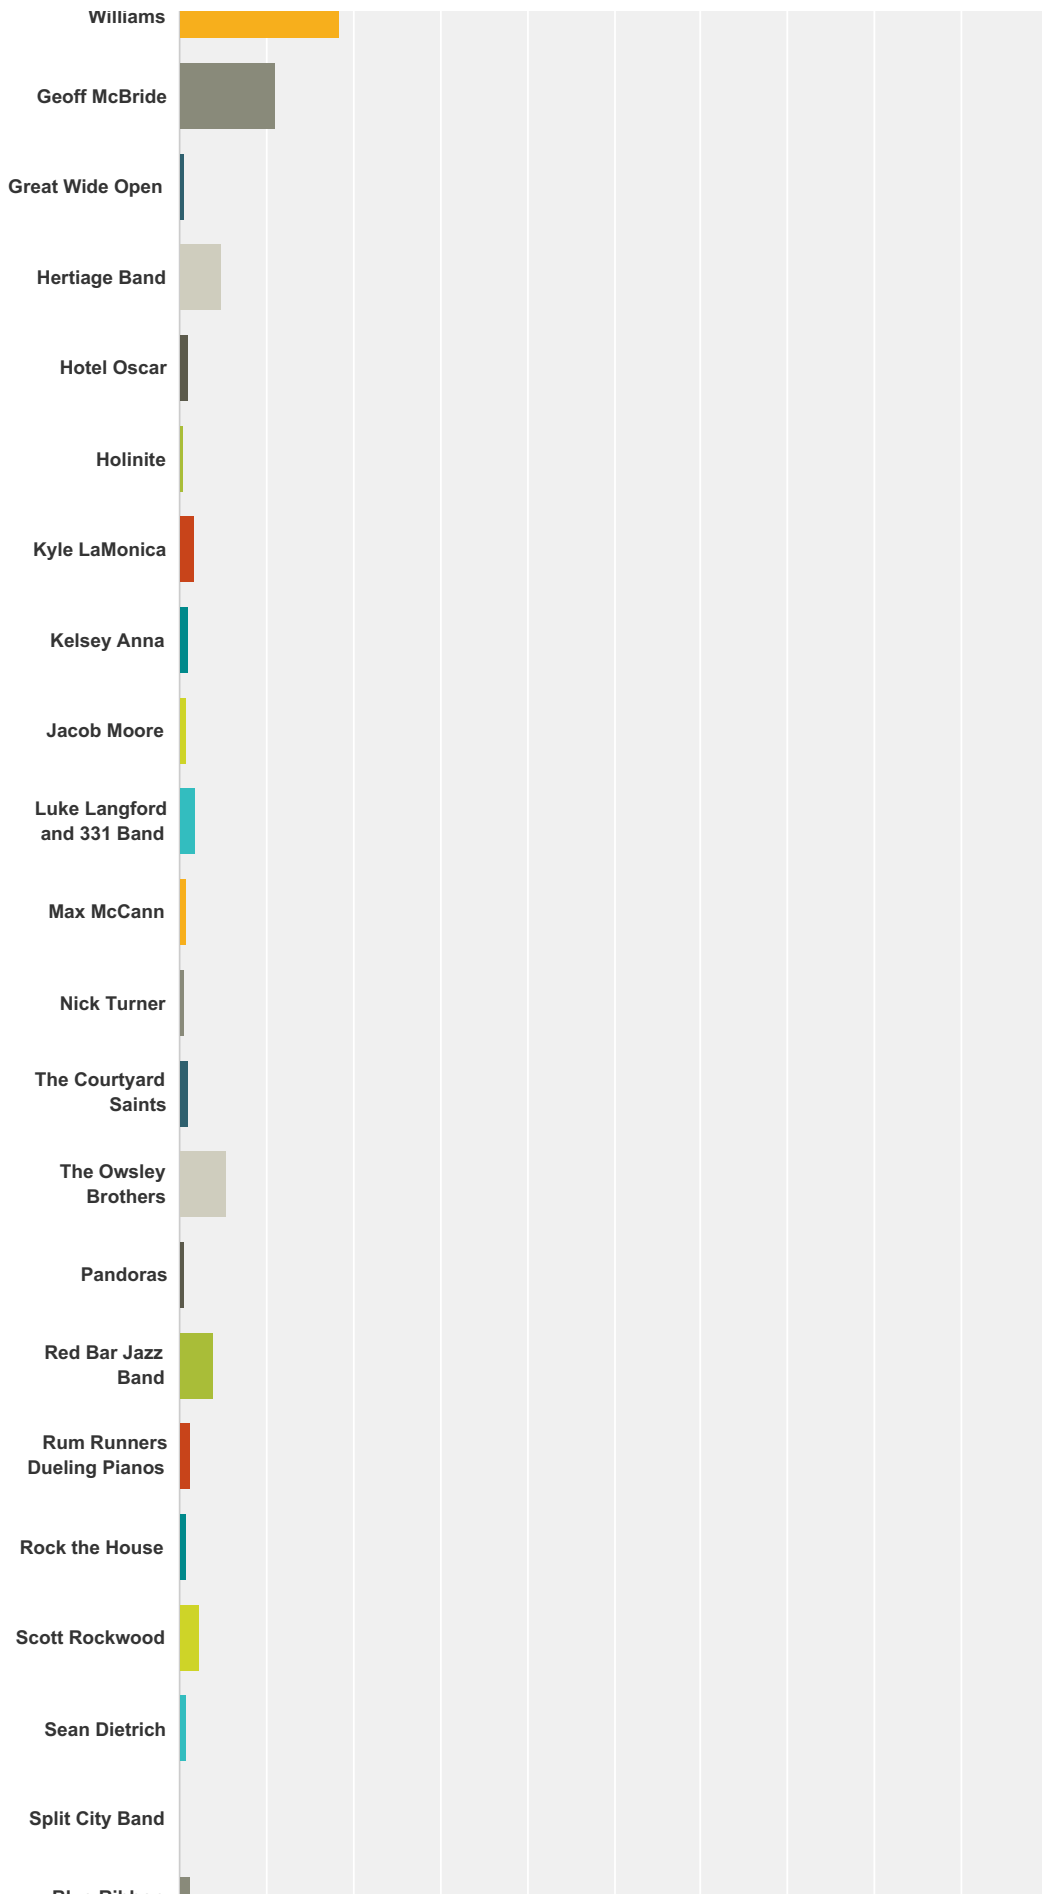

2017 Perfect in South Walton Awards Voting