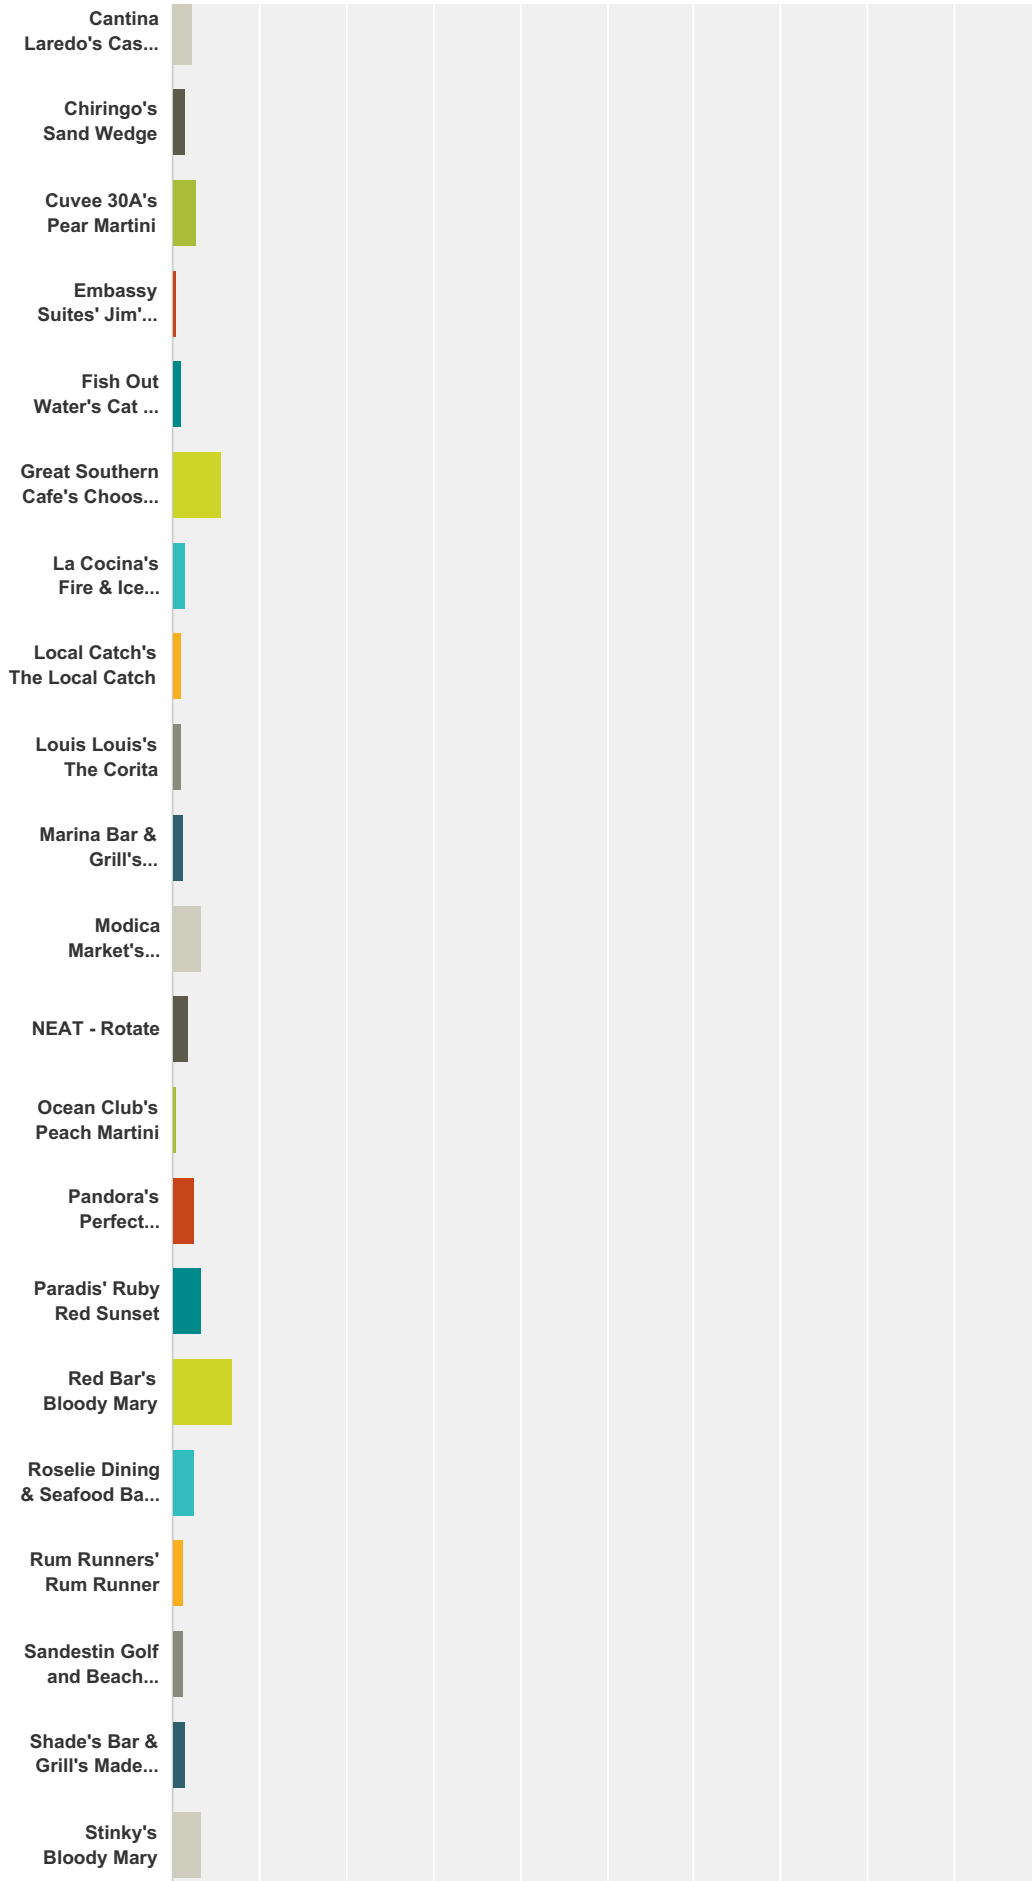

2017 Perfect in South Walton Awards Voting