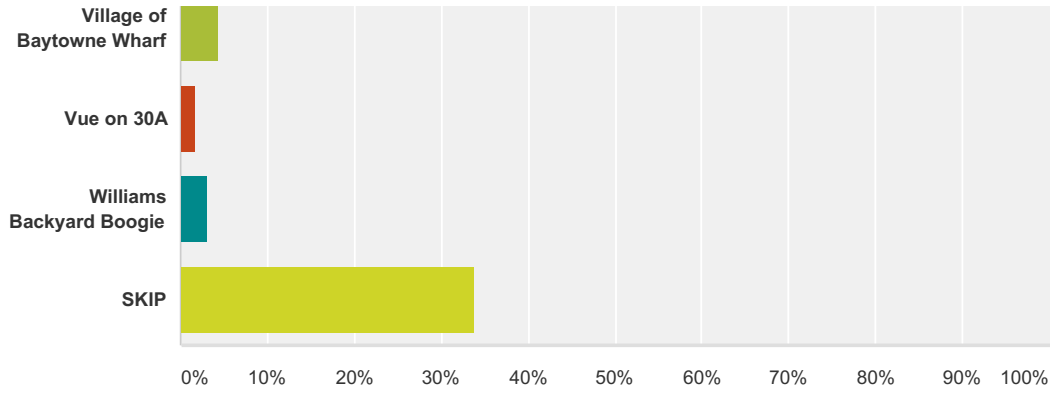

2017 Perfect in South Walton Awards Voting

Answer Choices	Responses	
30Avenue	4.70%	351
30A Songwriters Radio Coffee Shop	5.25%	392
Alys Beach Ampitheater	2.48%	185
Bud & Alley's	2.13%	159
Central Square Records	1.55%	116
Cuvee 30A	0.67%	50
Fonville Press	1.06%	79
Graffiti & Funky Blues Shack	2.12%	158
Gulf Place Ampitheater	3.06%	228
Havana Beach Rooftop Lounge	2.29%	171
John Wehner's Village Door	0.62%	46
La Playa	1.88%	140
Local Catch	1.89%	141
Marie's Bistro	1.29%	96
Marina Park in Watercolor	0.46%	34
Old Florida Fish House	2.92%	218
Pandora's	12.37%	923
Peddlers Pavilion	0.84%	63
Redd's Fueling Station	1.84%	137
Rum Runners	0.82%	61
Seaside Ampitheater	6.23%	465
Stinky's Fish Camp	6.99%	522
The Bay	3.55%	265
The Beach House	0.51%	38
The Hub on 30A	7.87%	587