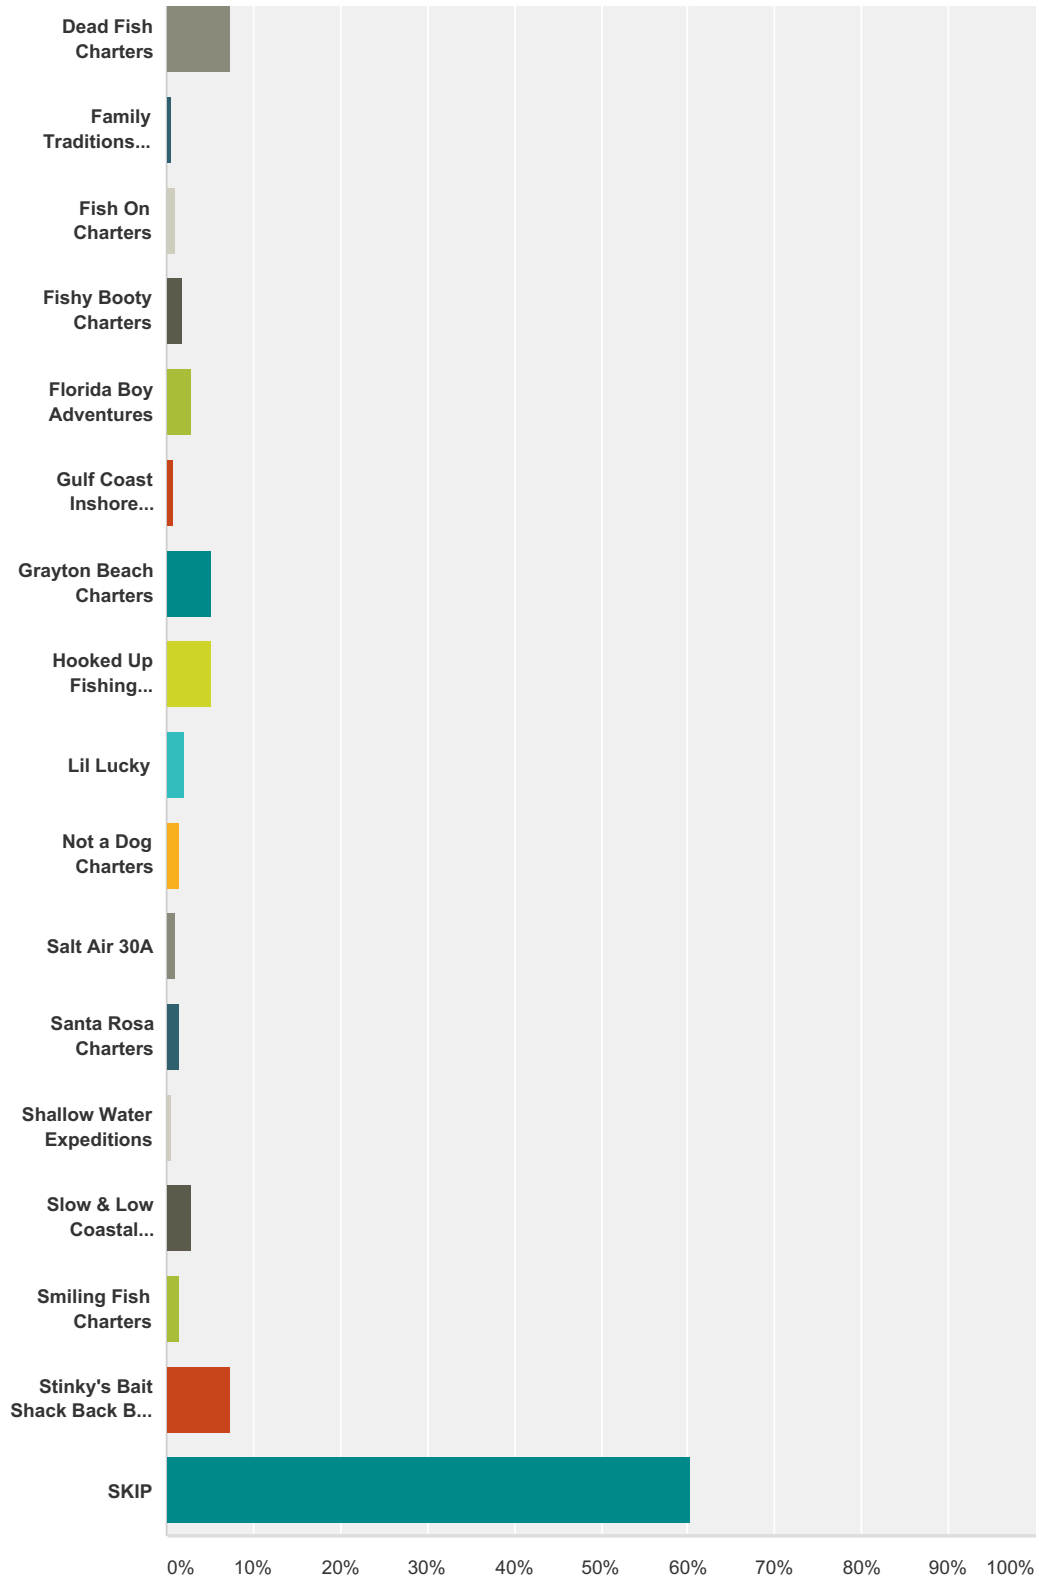

2017 Perfect in South Walton Awards Voting

Answer Choices	Responses
30-Angler Charters	1.13% 83
30A Inshore Charters	1.06% 78
Captain Phil Charters	1.97% 145