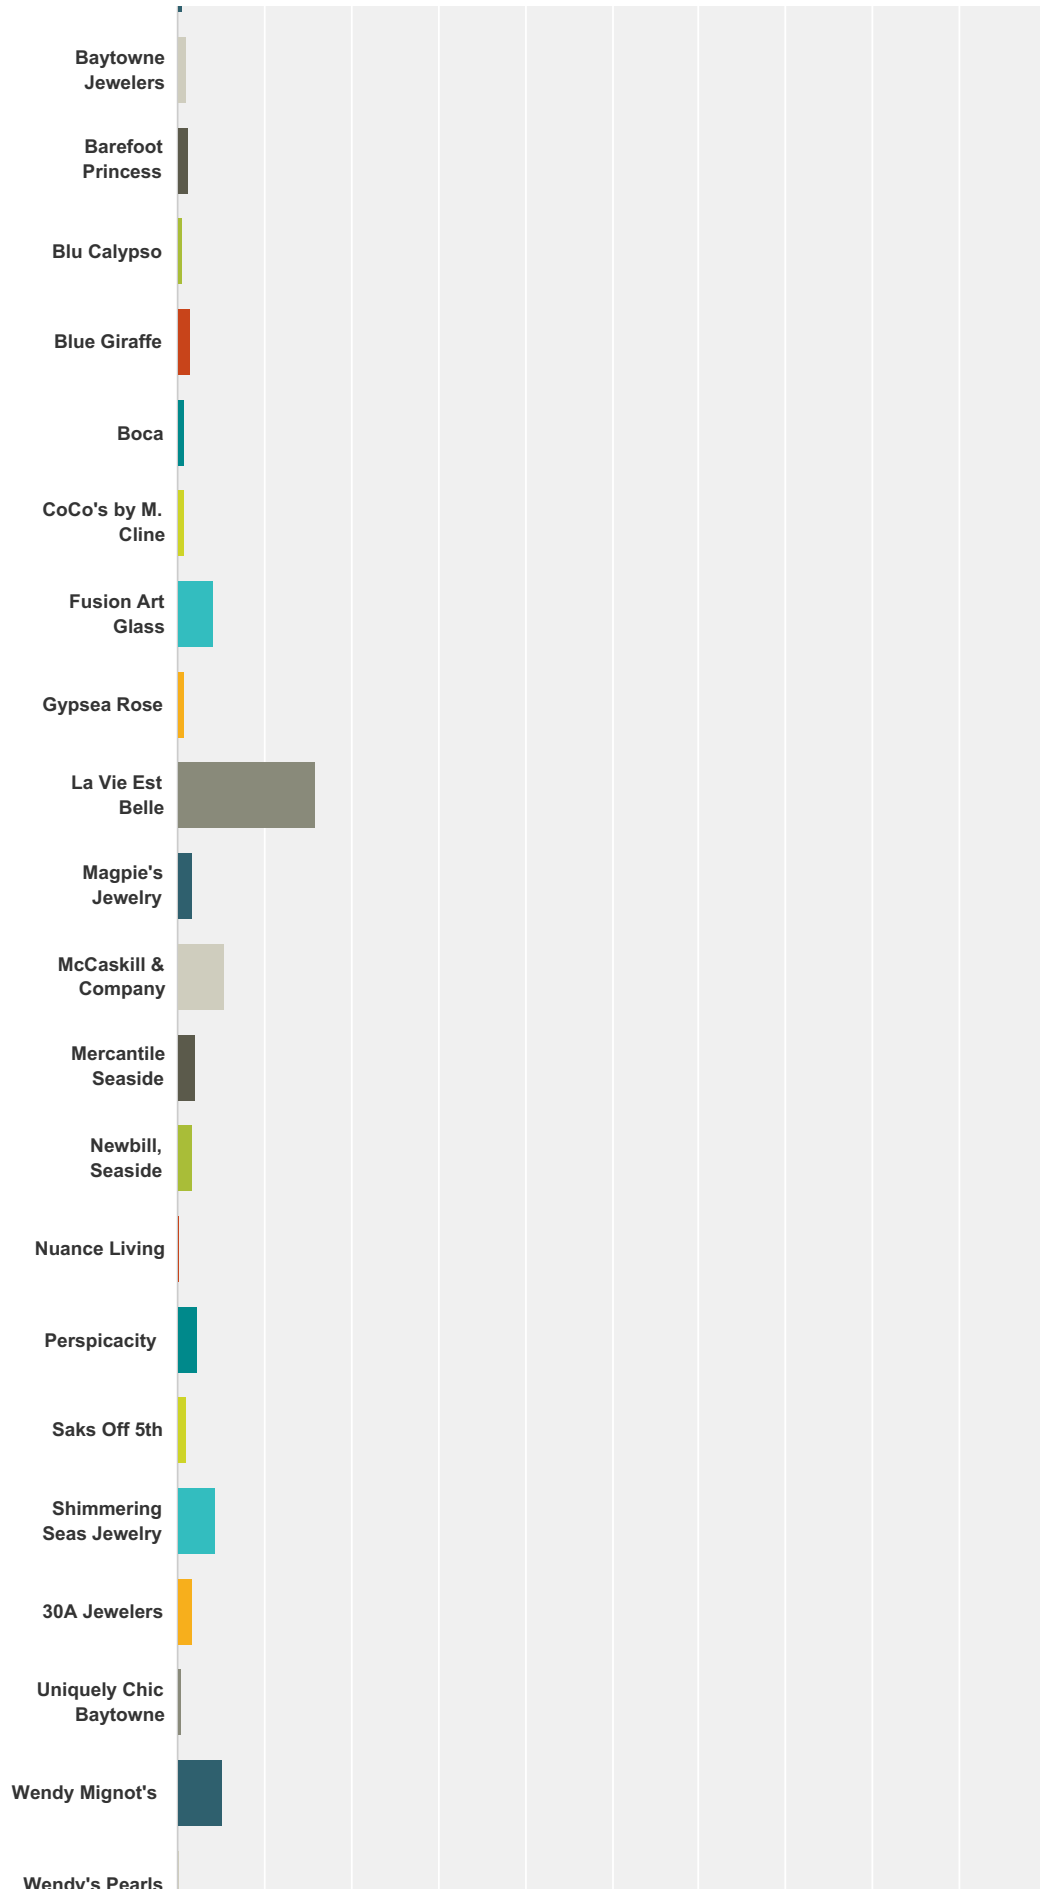

2017 Perfect in South Walton Awards Voting