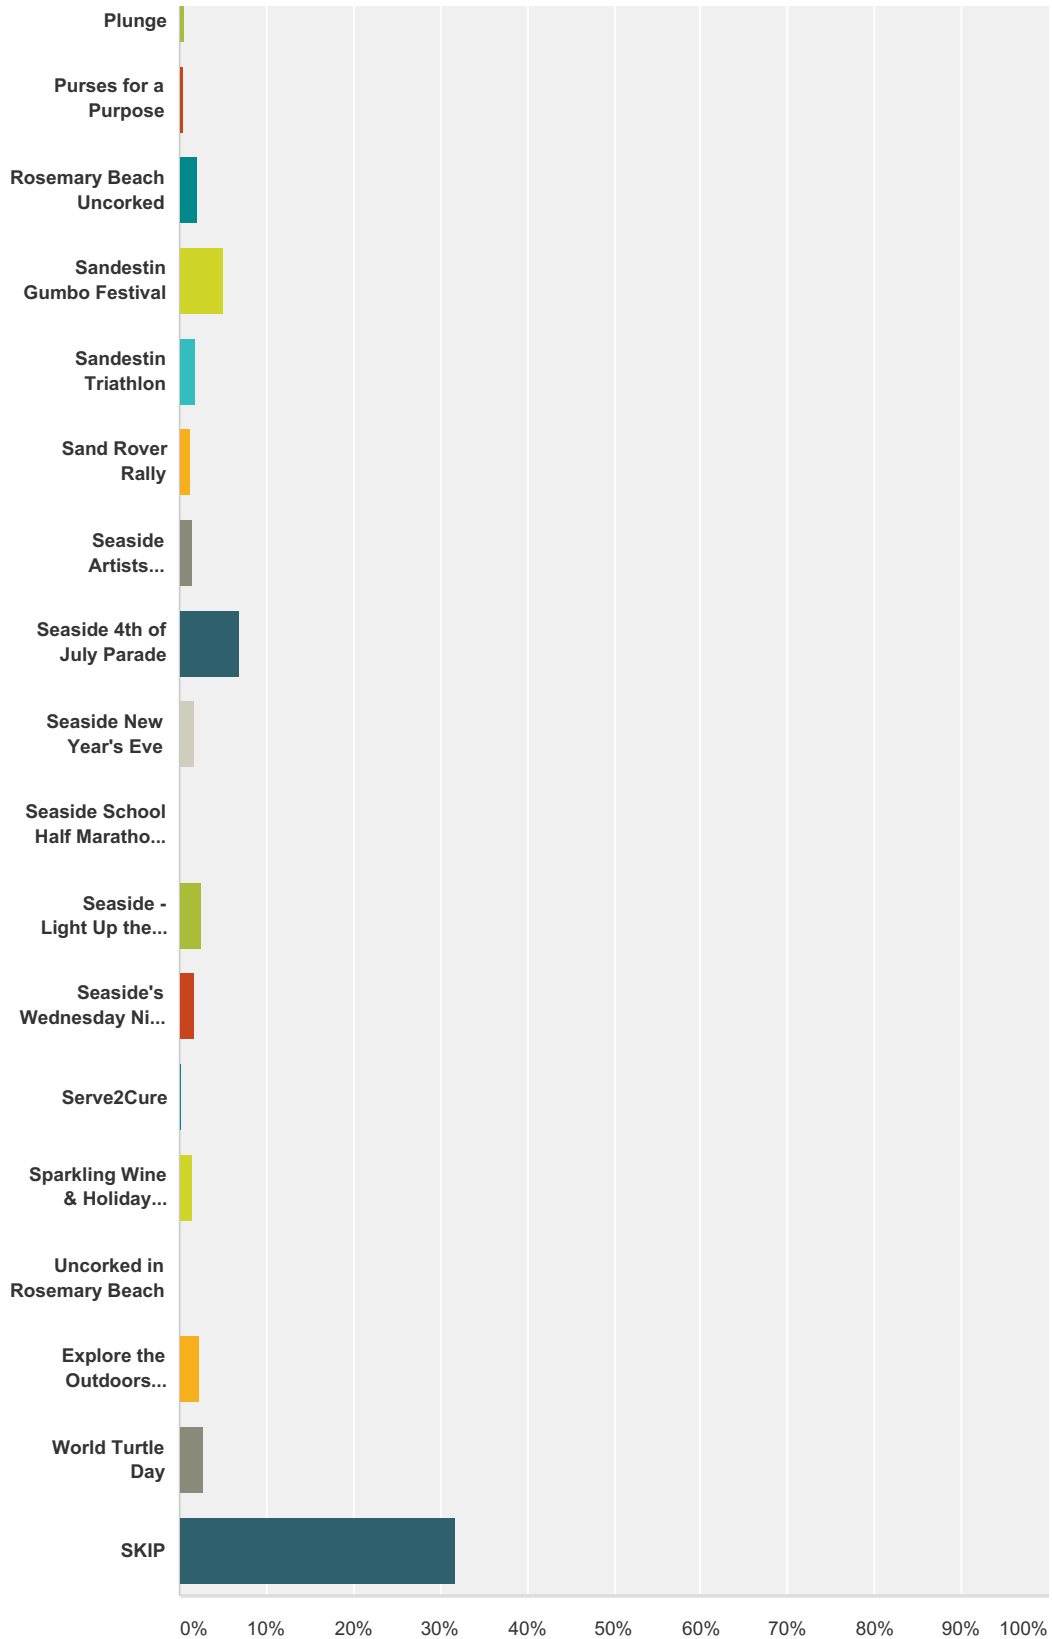

2017 Perfect in South Walton Awards Voting

Answer Choices	Responses
30A 10K	0.00% 0
30A Farmers Market - Rosemary Beach	4.07% 304