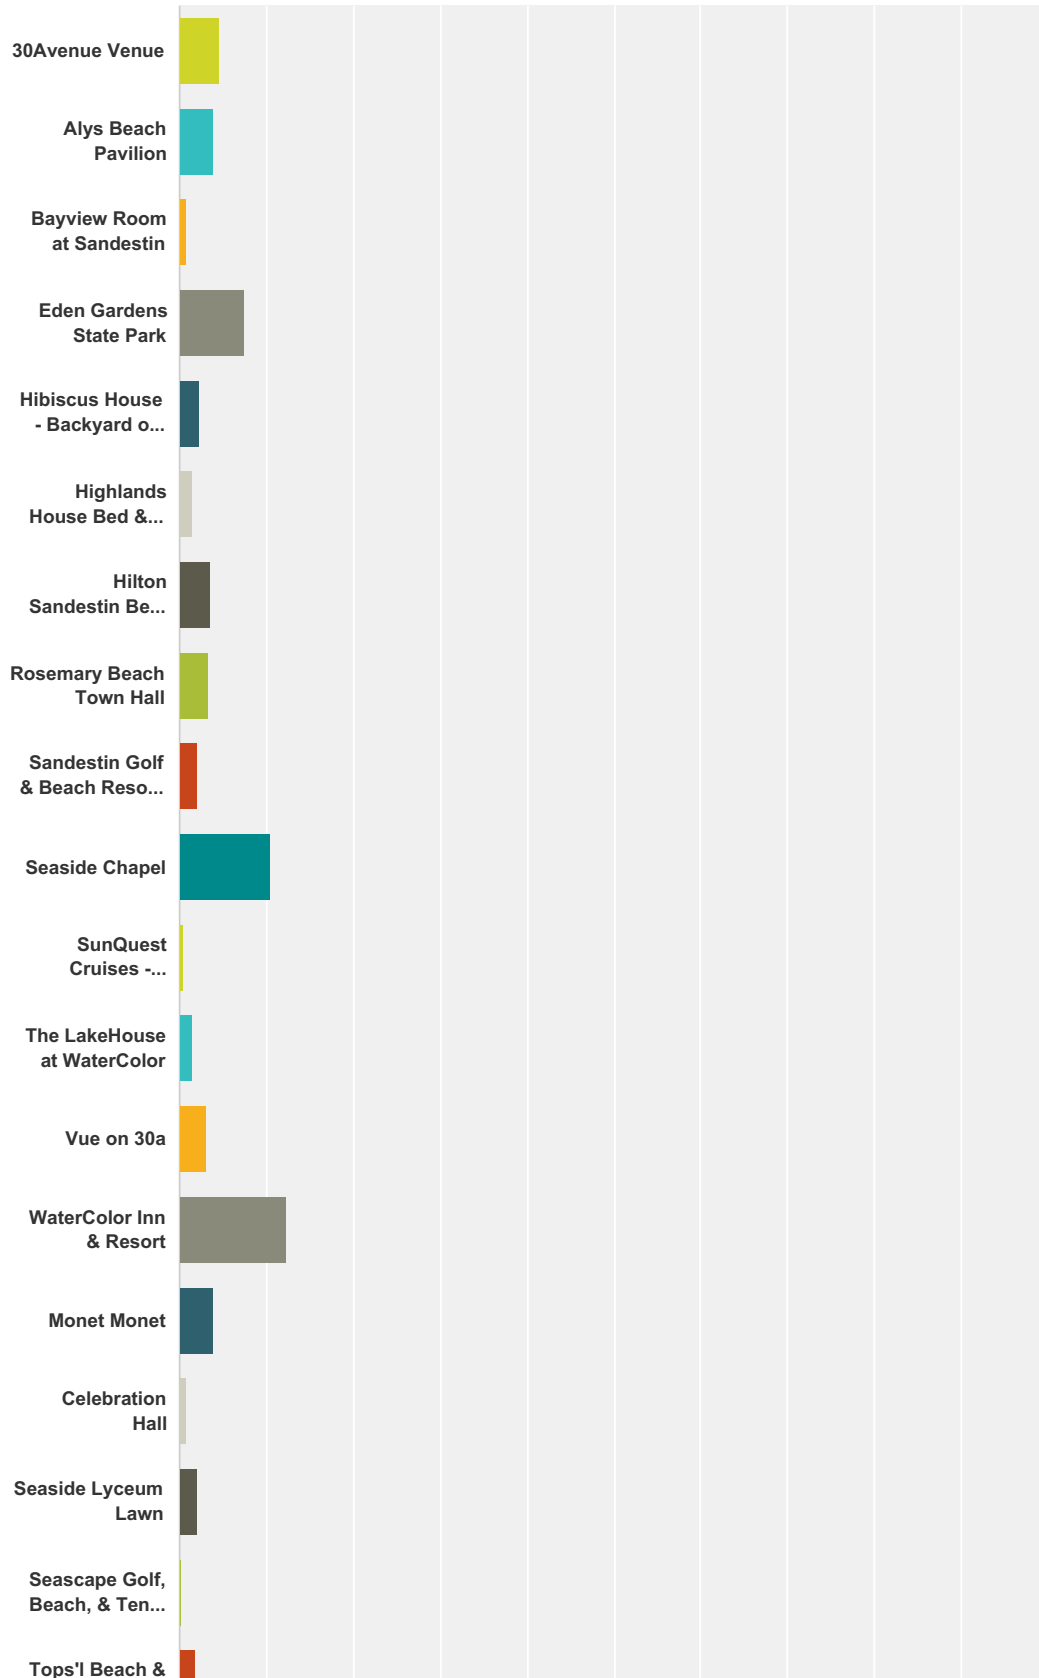

Total Respondents: 7,026

Q43 Best Wedding or Reception Venue

Answered: 7,026 Skipped: 1,302