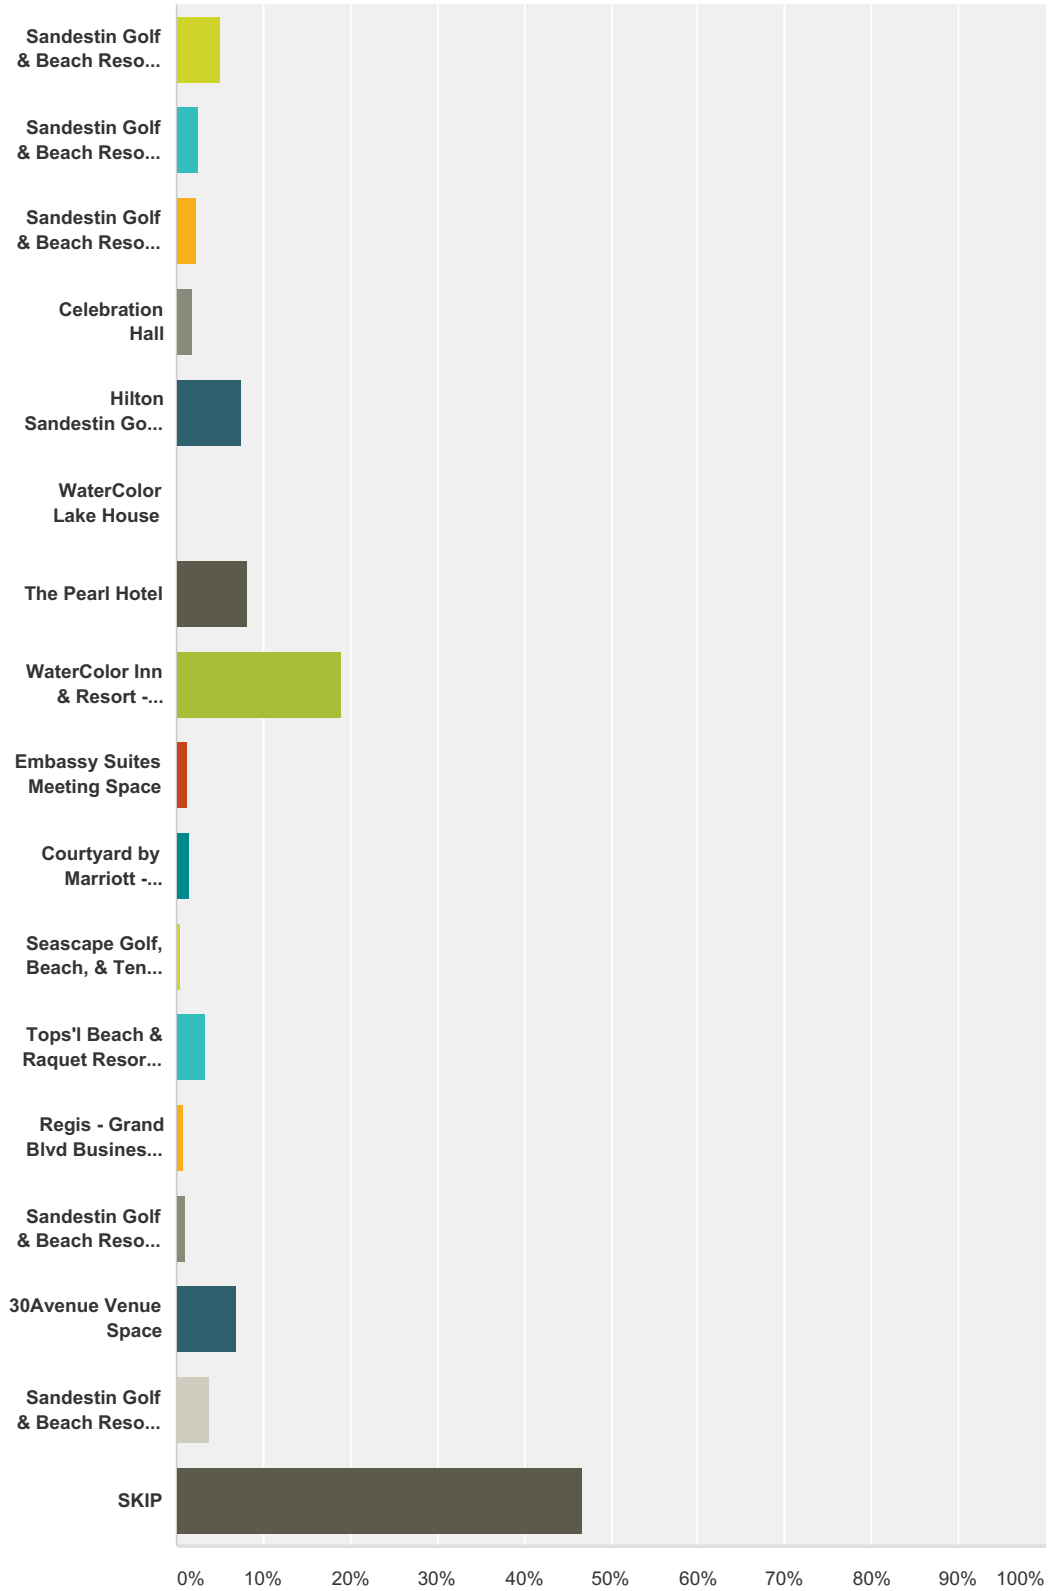

2017 Perfect in South Walton Awards Voting

Answer Choices	Responses
Sandestin Golf & Beach Resort - Baytowne Conference Center	4.91% 345
Sandestin Golf & Beach Resort - Linkside Conference & Exhibition Hall	2.42% 170