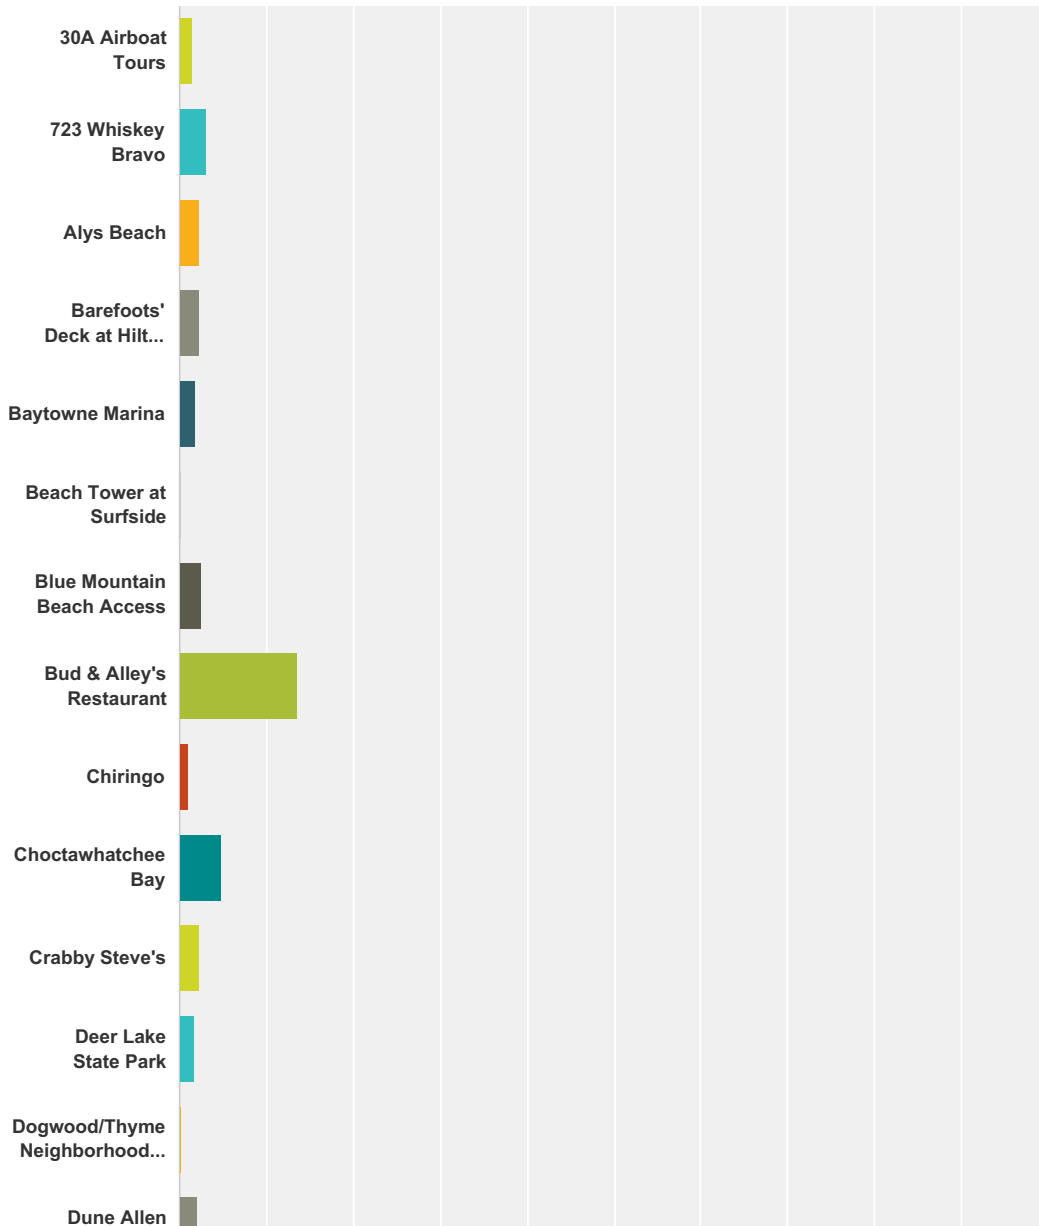

## Q22 Best Sunset View

Answered: 7,348   Skipped: 980