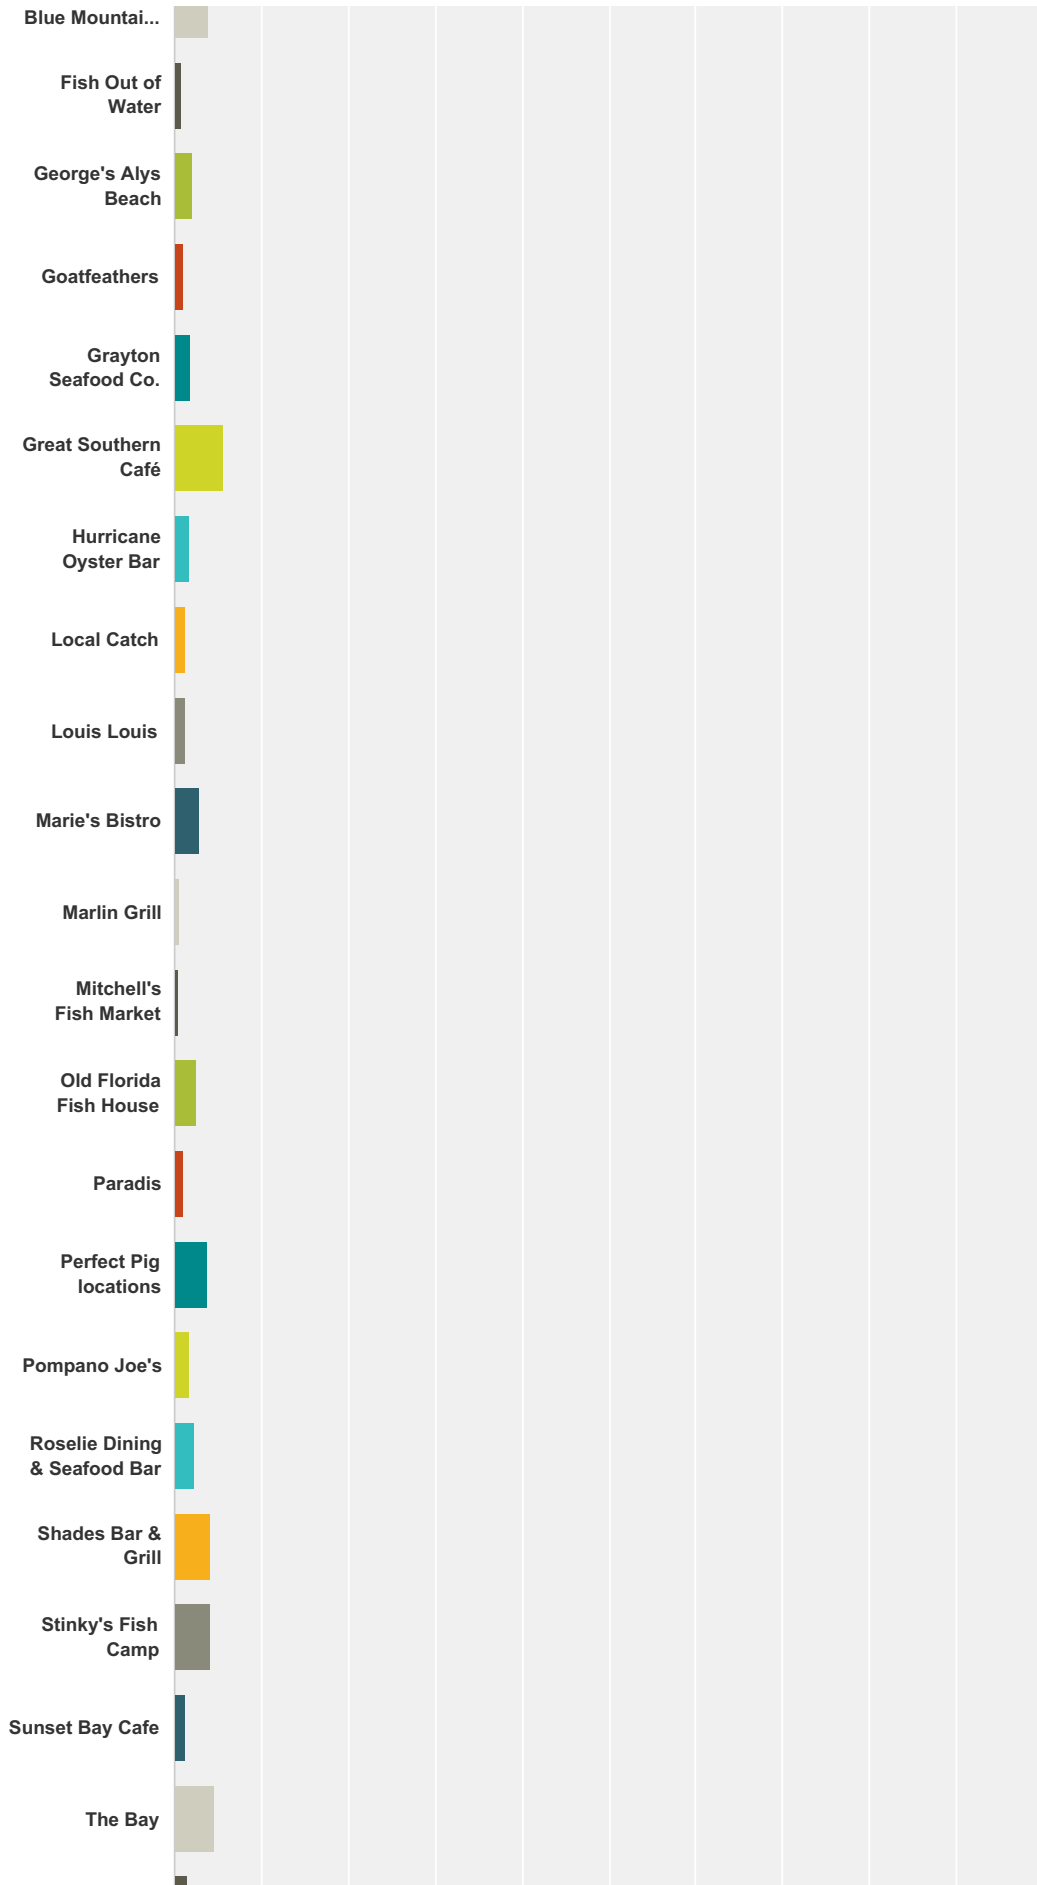

2017 Perfect in South Walton Awards Voting