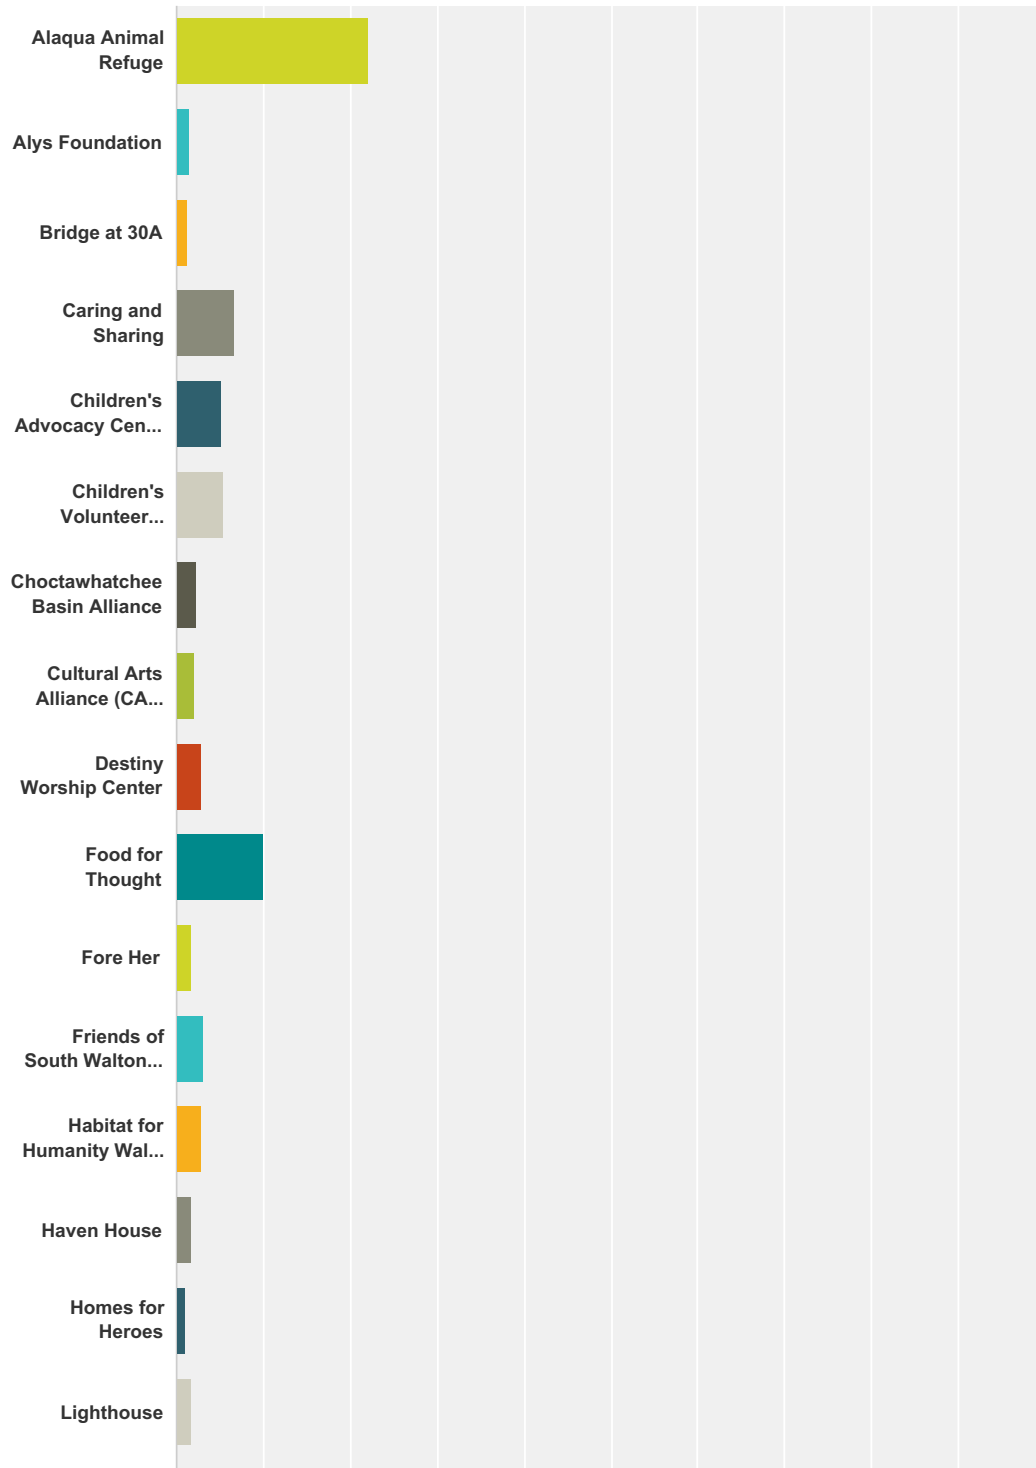

### Q52 Best of the Best Nonprofit Organization Serving South Walton

Answered: 7,026 Skipped: 1,302