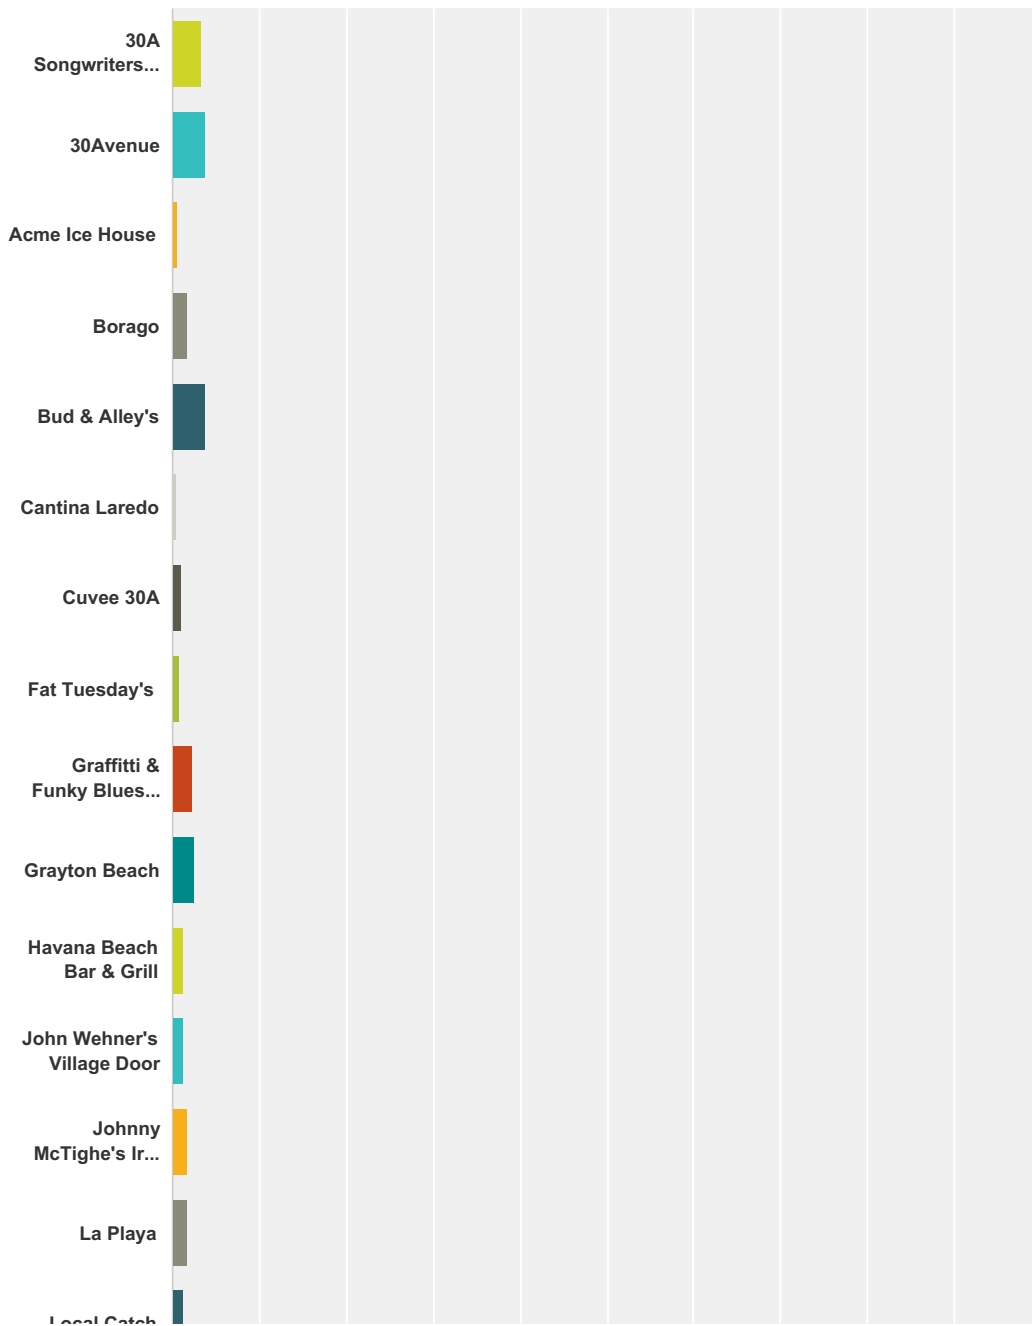

2017 Perfect in South Walton Awards Voting

The Red Bar	15.09%	1,126
Trebeache	2.69%	201
Village of Baytowne Wharf	4.30%	321
Vue on 30A	1.67%	125
Williams Backyard Boogie	3.16%	236
SKIP	33.73%	2,517
Total Respondents: 7,463		

Q18 Best Nightlife

Answered: 7,463 Skipped: 865