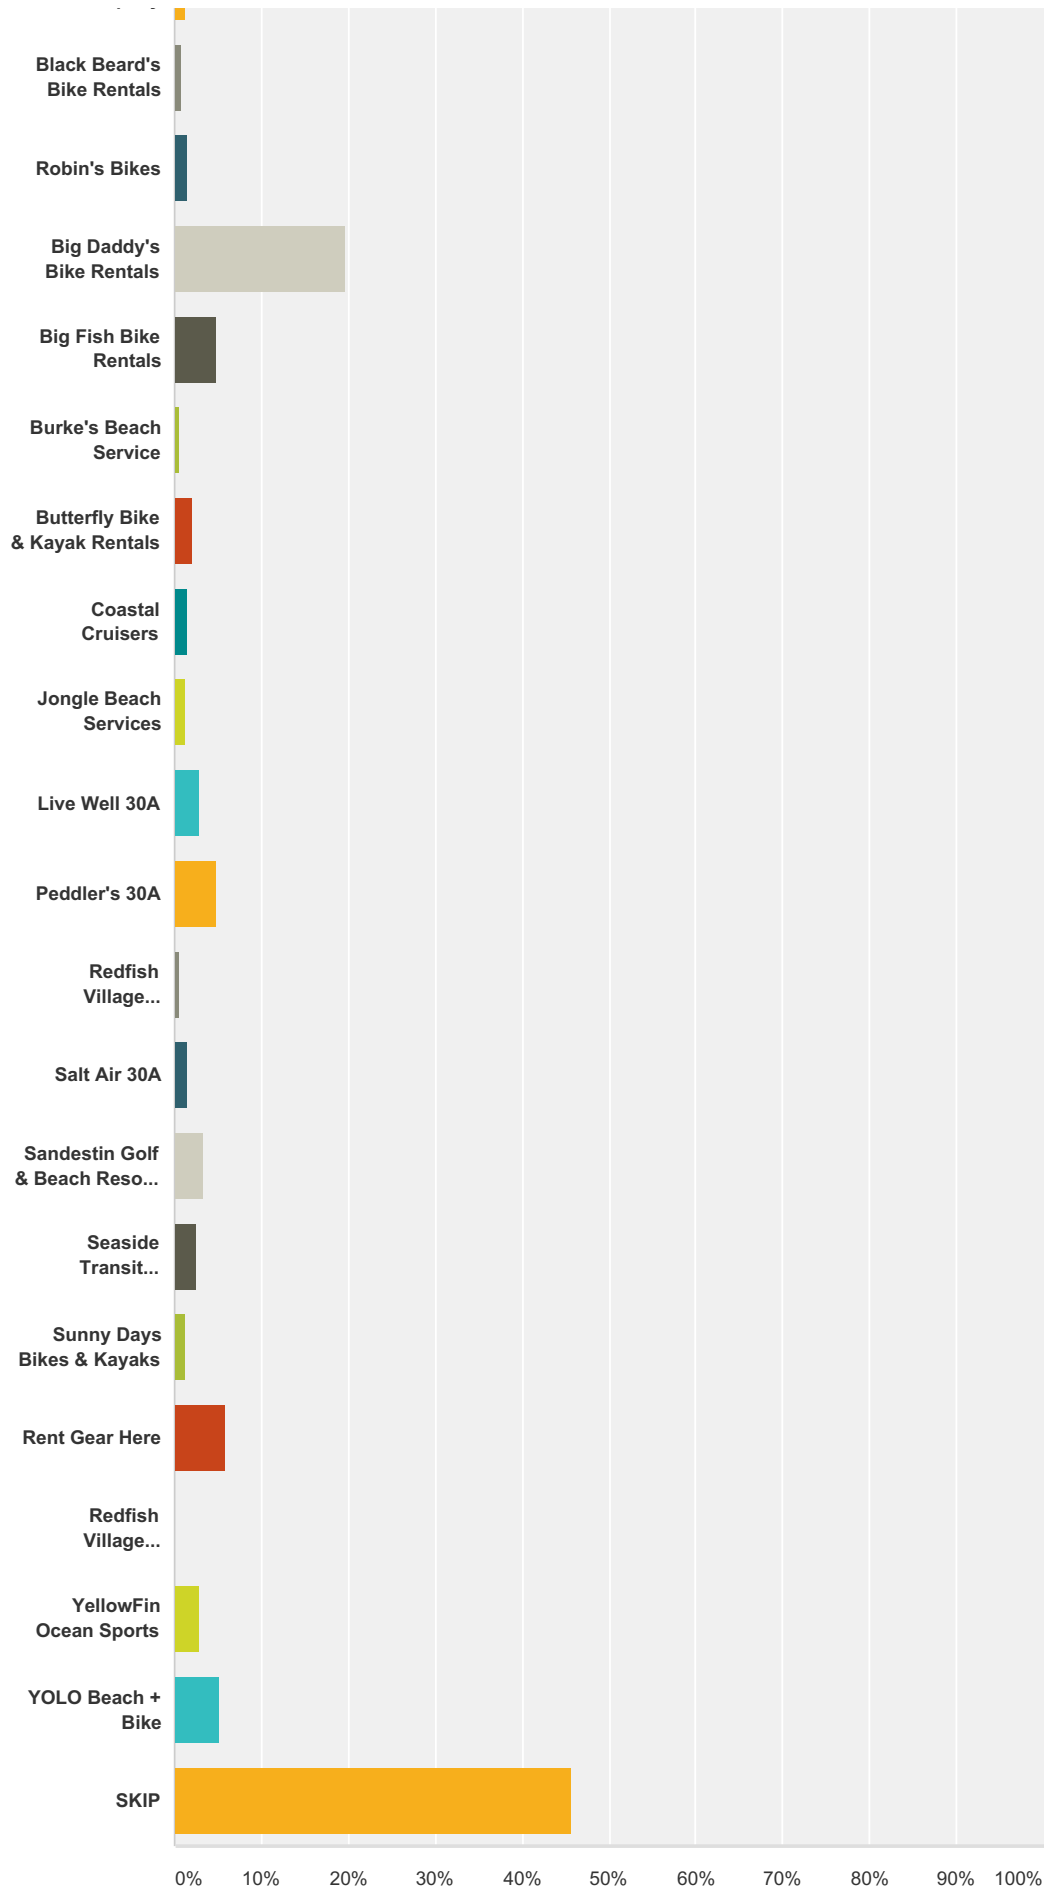

2017 Perfect in South Walton Awards Voting