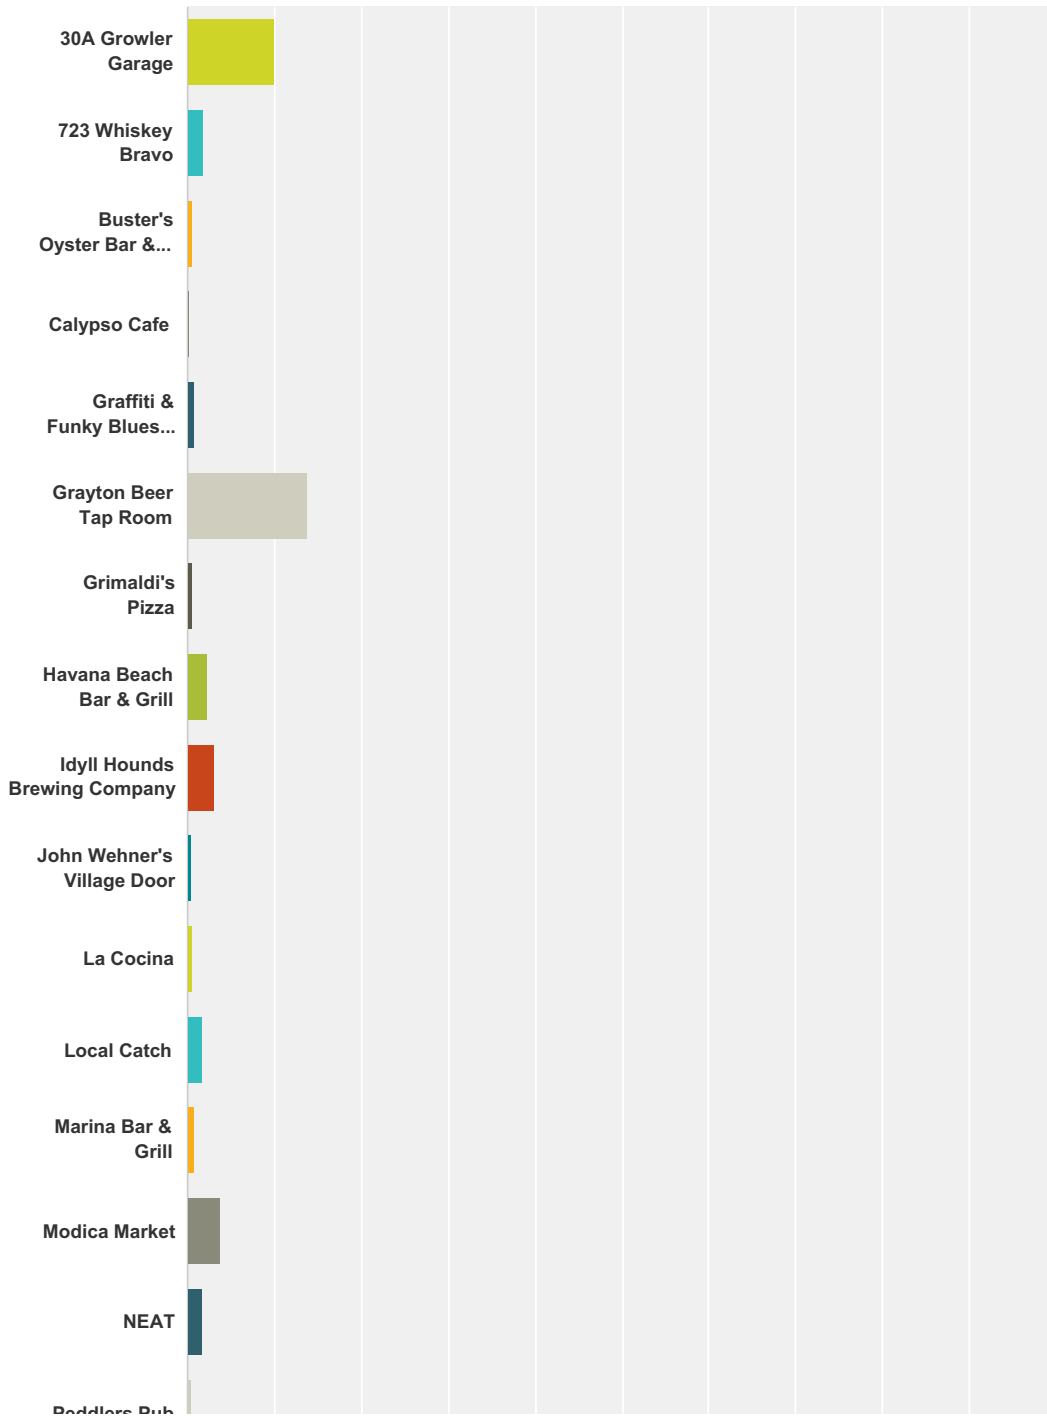

2017 Perfect in South Walton Awards Voting

Seaside Farmers Market	2.25%	171
Sushimoto	0.71%	54
Vin'tij	0.88%	67
Vue on 30A	1.51%	115
SKIP	51.85%	3,942
Total Respondents: 7,603		

Q15 Best Craft Beer Selection

Answered: 7,603 Skipped: 725