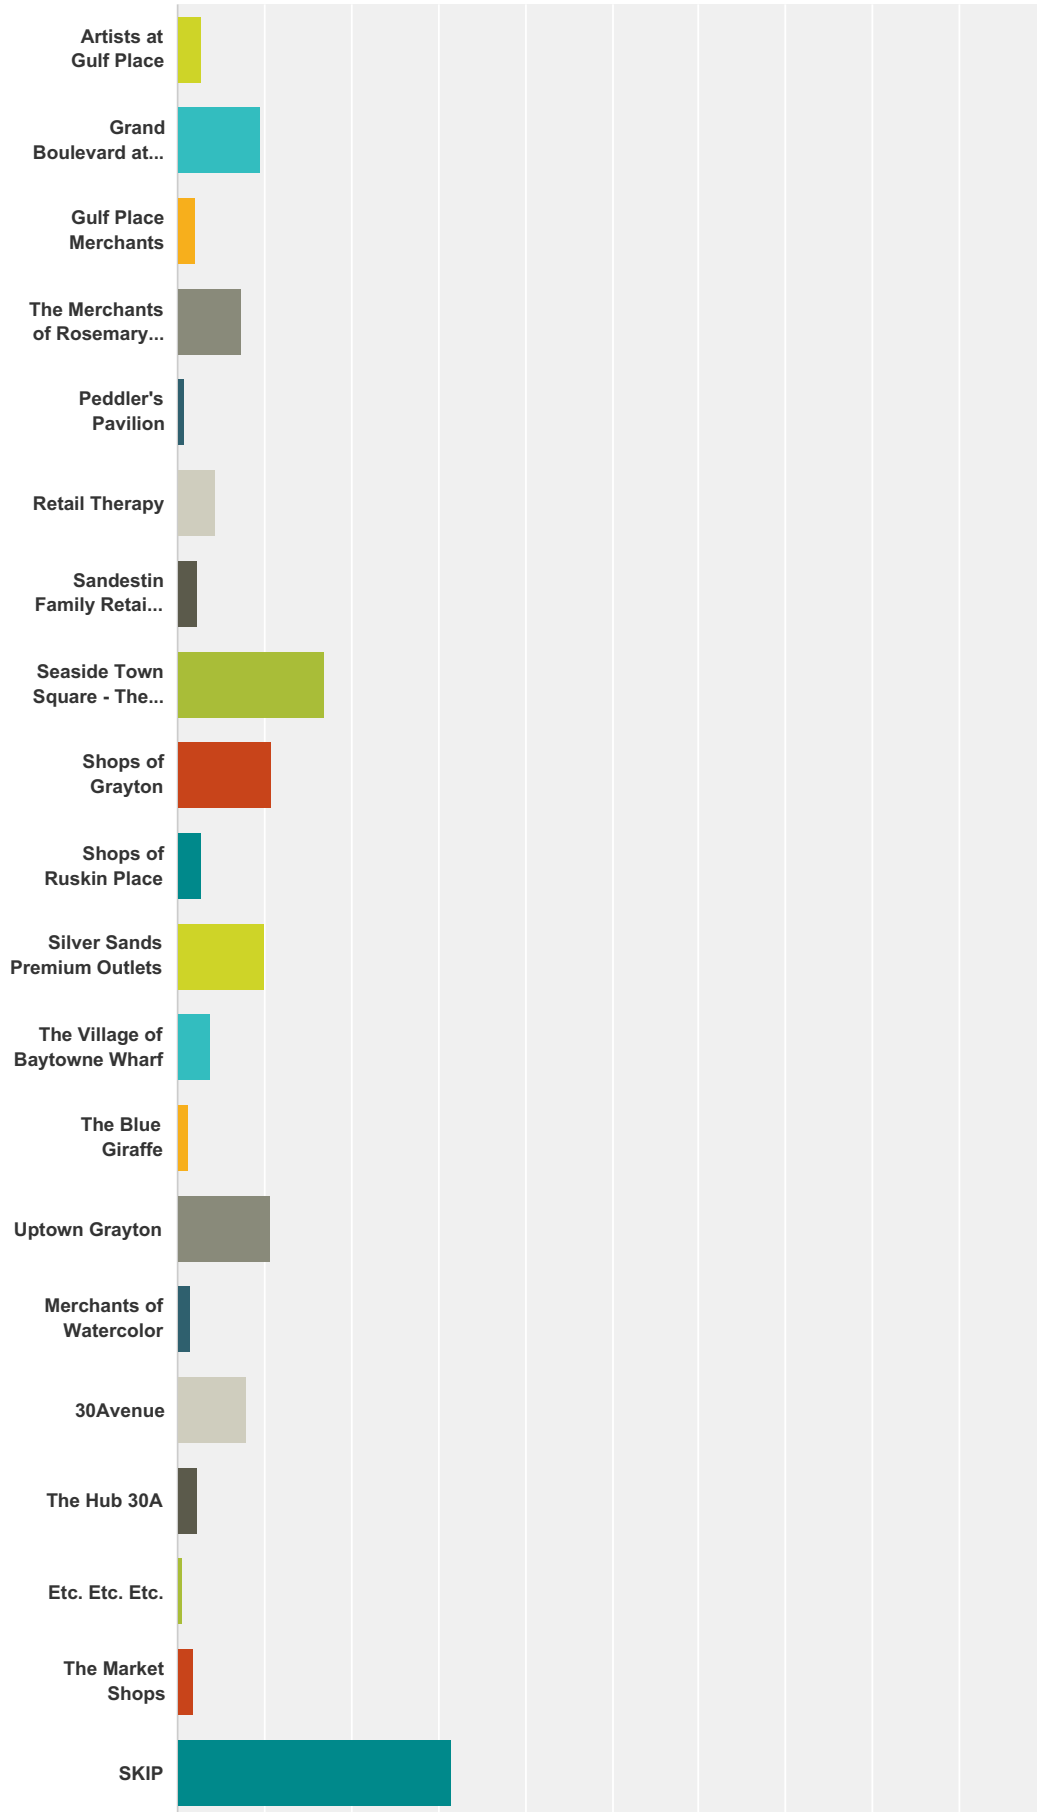

2017 Perfect in South Walton Awards Voting

Answered: 7,267 Skipped: 1,061