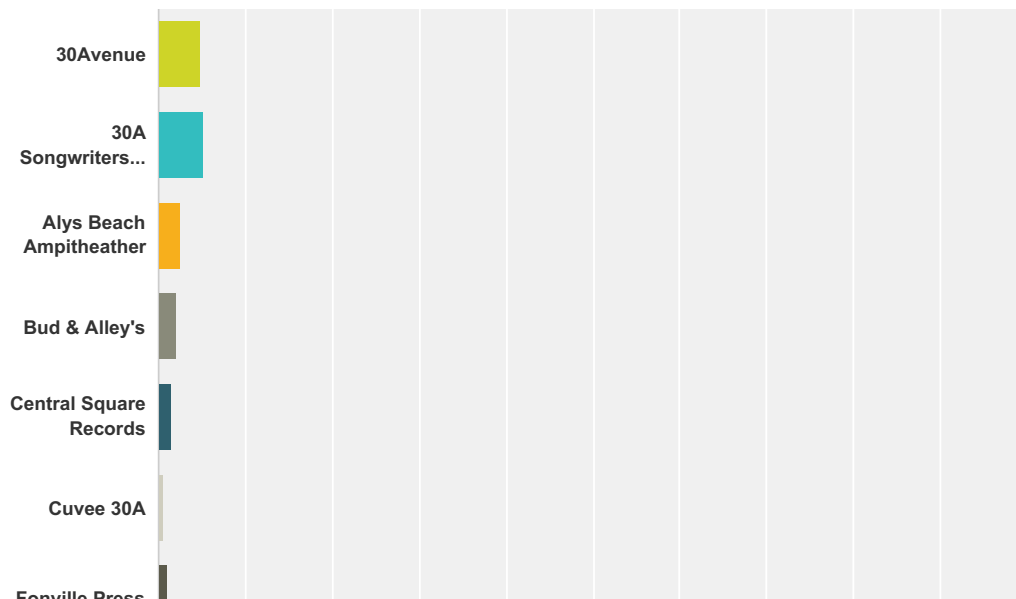

## 2017 Perfect in South Walton Awards Voting

| Answer Choices                             | Responses | Count |
|--|-----------|-------|
| Blair Colson                               | 0.33%     | 25    |
| Boukou Groove with Donny Sundal            | 1.25%     | 93    |
| Bryan Kennedy                              | 0.86%     | 64    |
| Cadillac Willy                             | 3.07%     | 229   |
| Chris Alvarado                             | 5.00%     | 373   |
| Continuum                                  | 2.65%     | 198   |
| Danica Lowery / Shatzi & The String Boffin | 1.42%     | 106   |
| DJ Lady Muse                               | 0.39%     | 29    |
| DJ Vladi                                   | 0.88%     | 66    |
| Dread Clampitt                             | 12.61%    | 941   |
| Duke Bardwell                              | 0.91%     | 68    |
| Fearless Heights                           | 0.59%     | 44    |
| Forrest Williams                           | 18.37%    | 1,371 |
| Geoff McBride                              | 11.01%    | 822   |
| Great Wide Open                            | 0.58%     | 43    |
| Hertiage Band                              | 4.81%     | 359   |
| Hotel Oscar                                | 1.03%     | 77    |
| Holinite                                   | 0.51%     | 38    |
| Kyle LaMonica                              | 1.67%     | 125   |
| Kelsey Anna                                | 1.00%     | 75    |

## Q17 Best Live Music Venue

Answered: 7,463 Skipped: 865