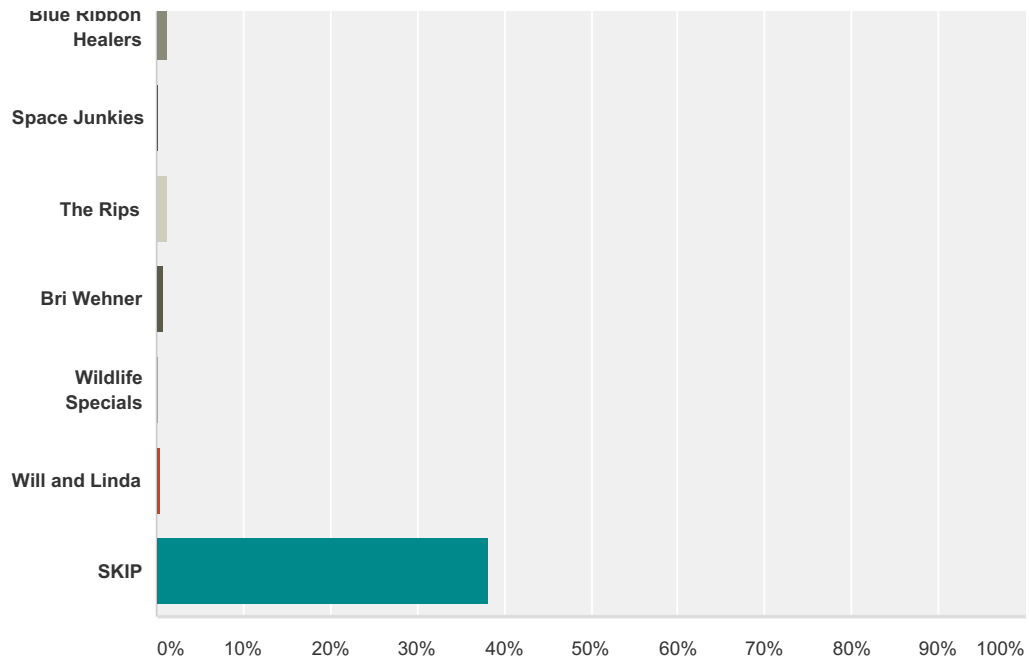

2017 Perfect in South Walton Awards Voting

Answer Choices	Responses	Count
Blair Colson	0.33%	25
Boukou Groove with Donny Sundal	1.25%	93
Bryan Kennedy	0.86%	64
Cadillac Willy	3.07%	229
Chris Alvarado	5.00%	373
Continuum	2.65%	198
Danica Lowery / Shatzi & The String Boffin	1.42%	106
DJ Lady Muse	0.39%	29
DJ Vladi	0.88%	66
Dread Clampitt	12.61%	941
Duke Bardwell	0.91%	68
Fearless Heights	0.59%	44
Forrest Williams	18.37%	1,371
Geoff McBride	11.01%	822
Great Wide Open	0.58%	43
Hertiage Band	4.81%	359
Hotel Oscar	1.03%	77
Holinite	0.51%	38
Kyle LaMonica	1.67%	125
Kelsey Anna	1.00%	75