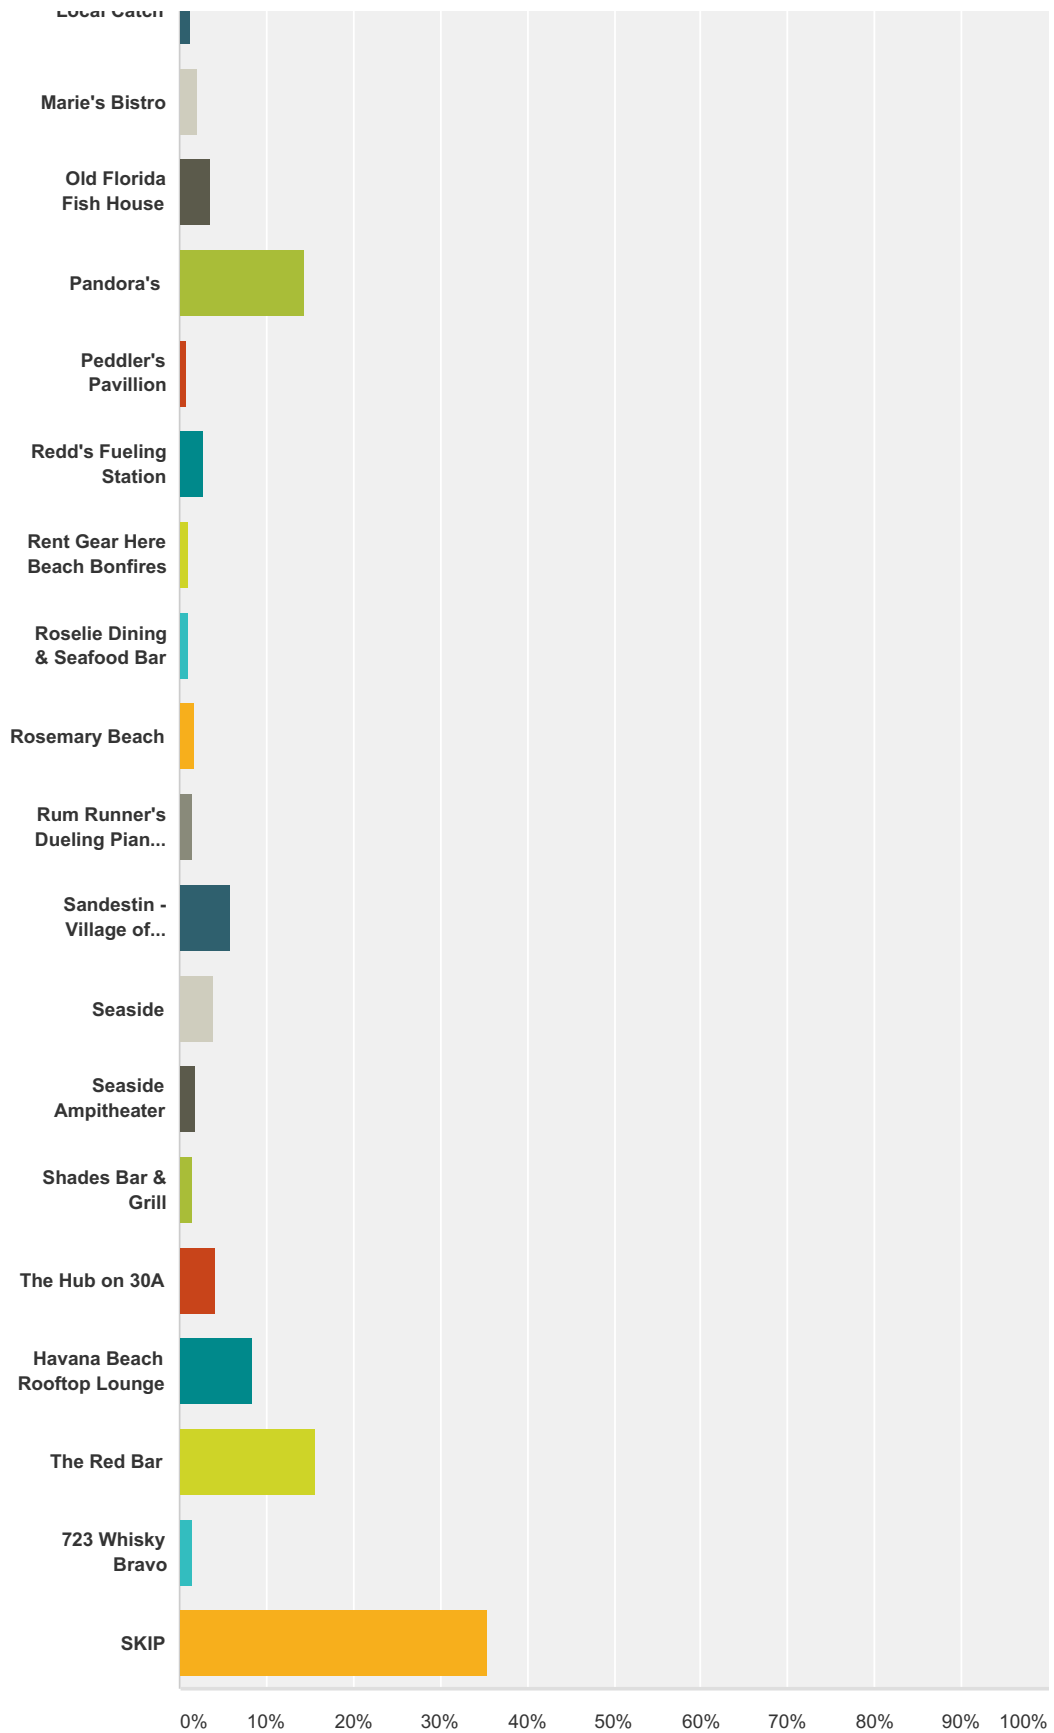

2017 Perfect in South Walton Awards Voting

Answer Choices

Responses