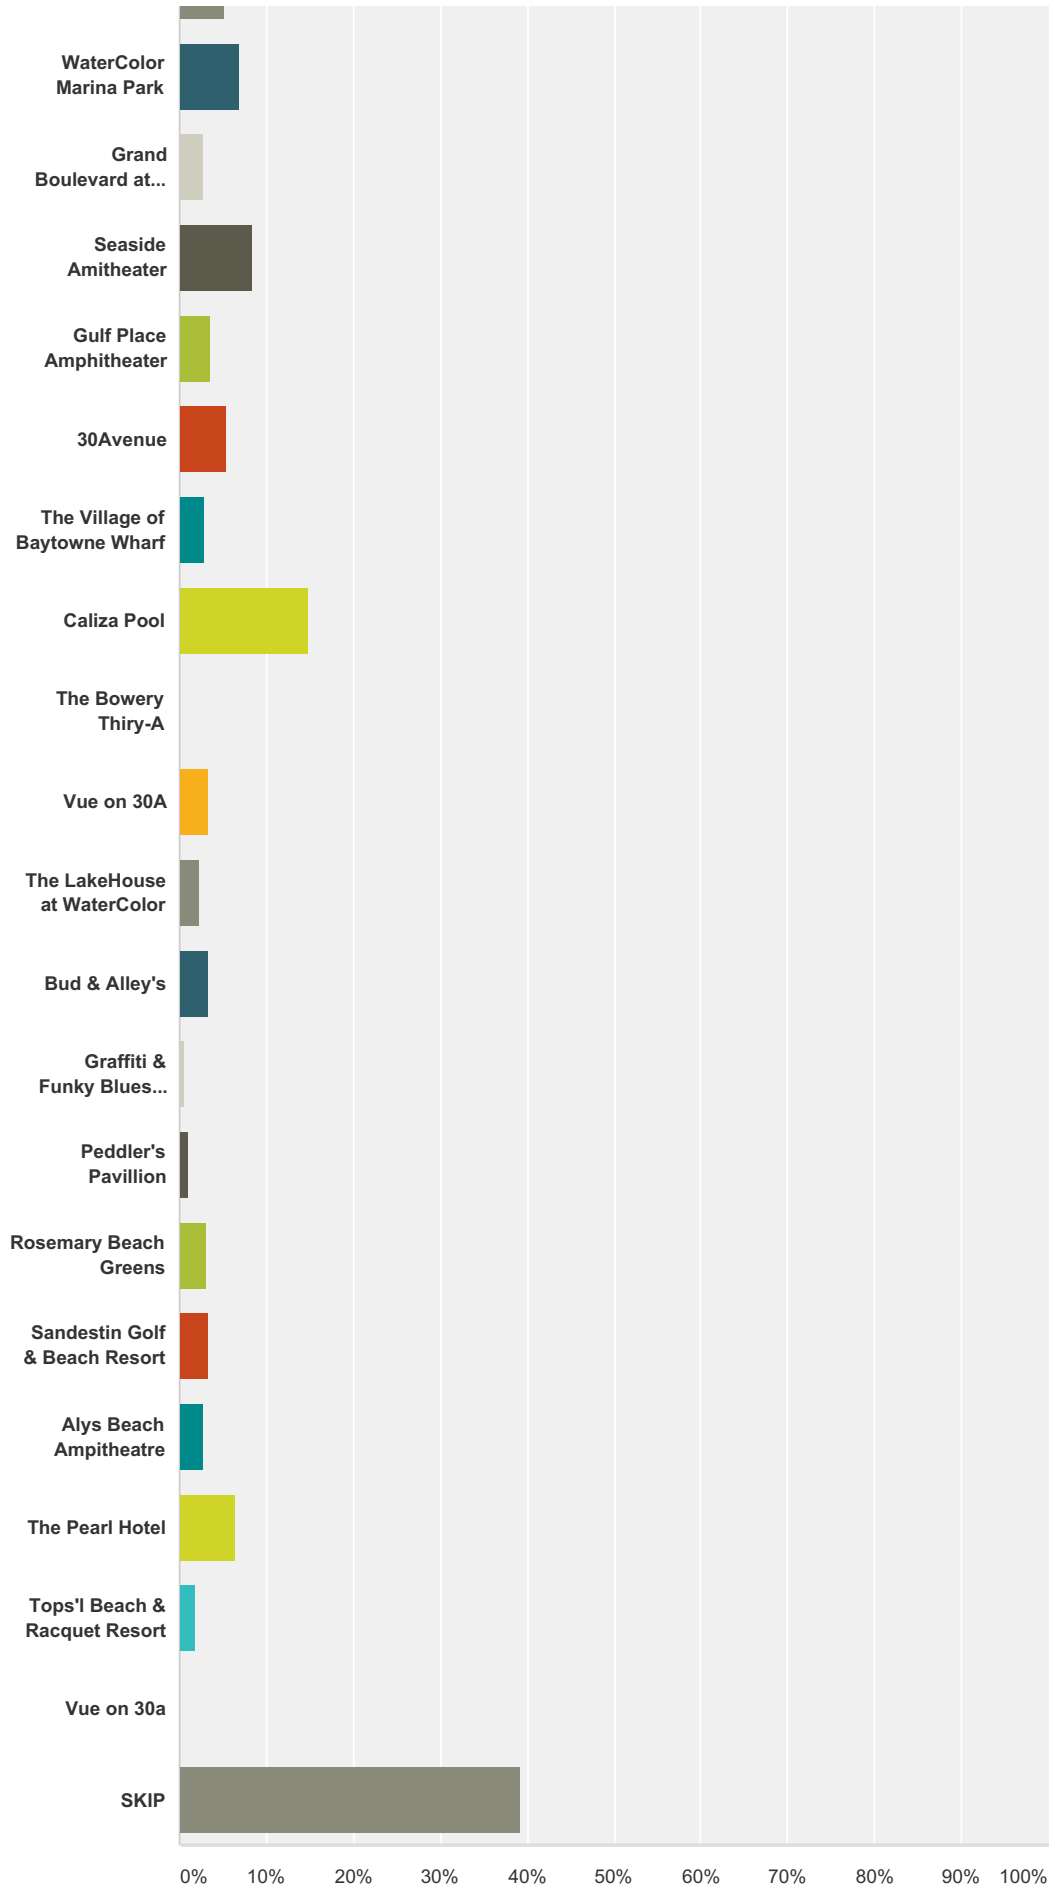

2017 Perfect in South Walton Awards Voting