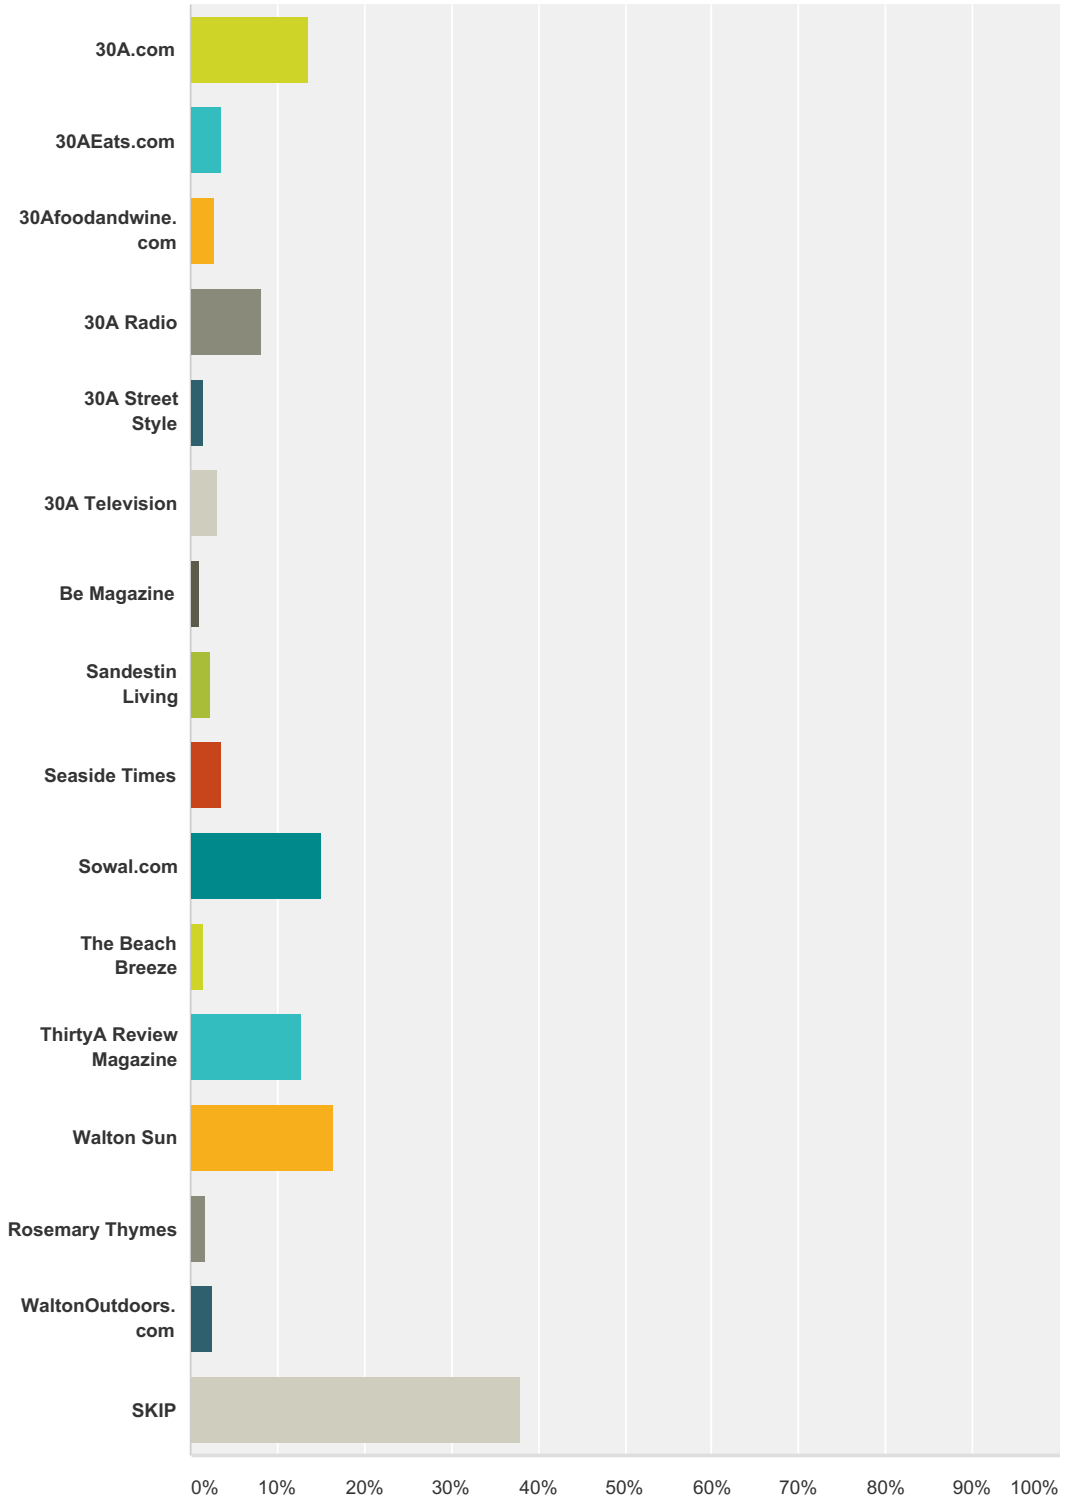

2017 Perfect in South Walton Awards Voting

Answer Choices	Responses
30A.com	13.64% 958
30AEats.com	3.64% 256
30Afoodandwine.com	2.73% 192
30A Radio	8.06% 566