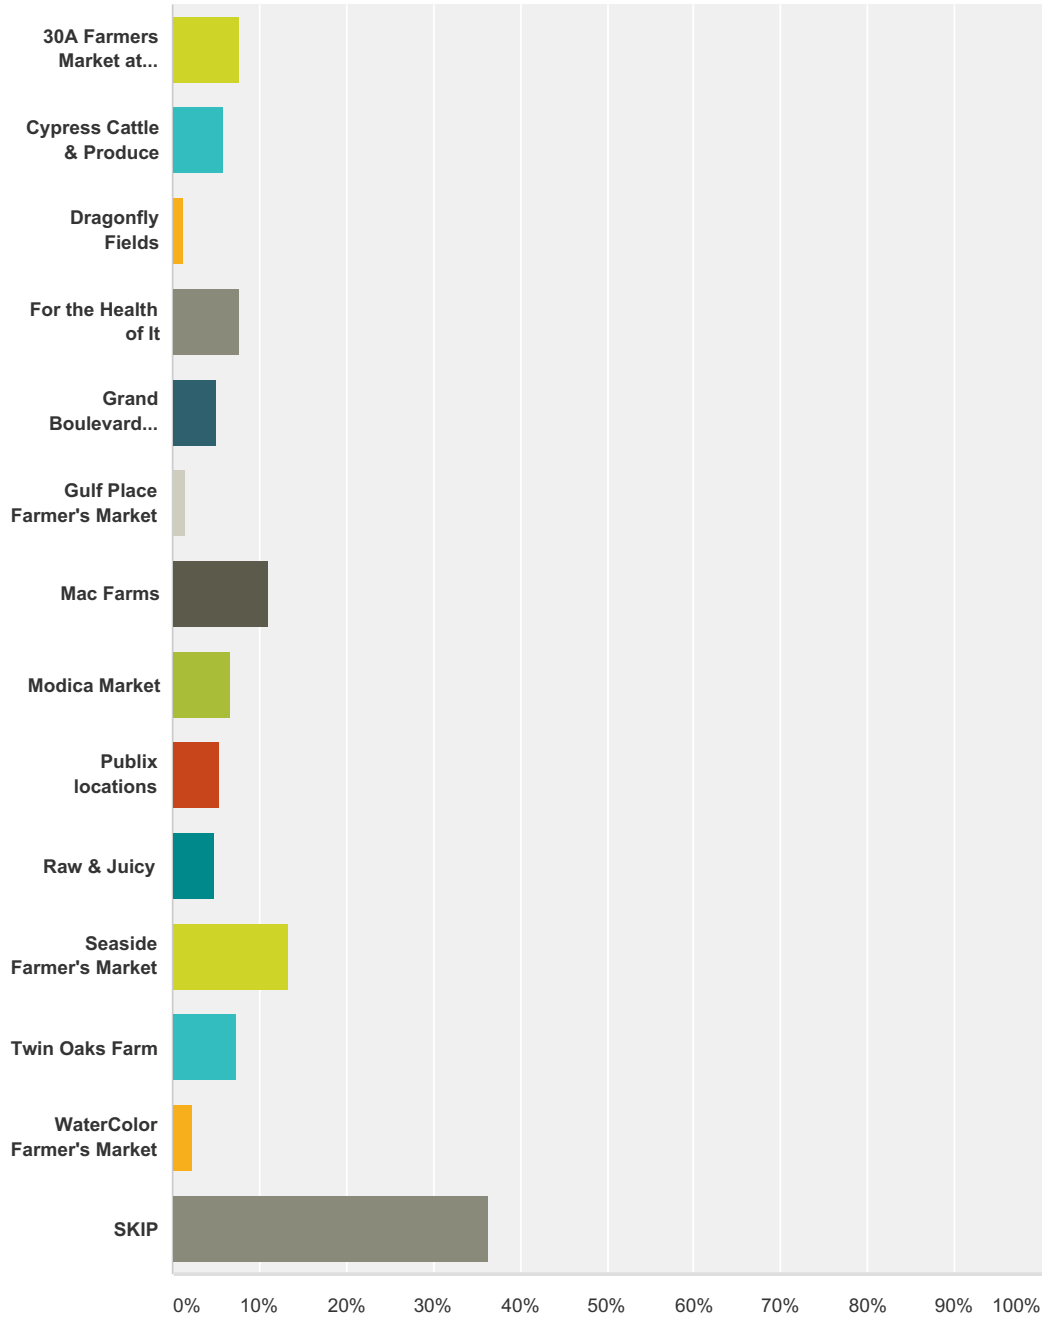

2017 Perfect in South Walton Awards Voting

Answer Choices	Responses	Count
30A Farmers Market at Rosemary Beach, FL	7.63%	580
Cypress Cattle & Produce	5.76%	438
Dragonfly Fields	1.16%	88
For the Health of It	7.68%	584
Grand Boulevard Farmer's Market	4.96%	377
Gulf Place Farmer's Market	1.38%	105
Mac Farms	10.98%	835
Modica Market	6.64%	505