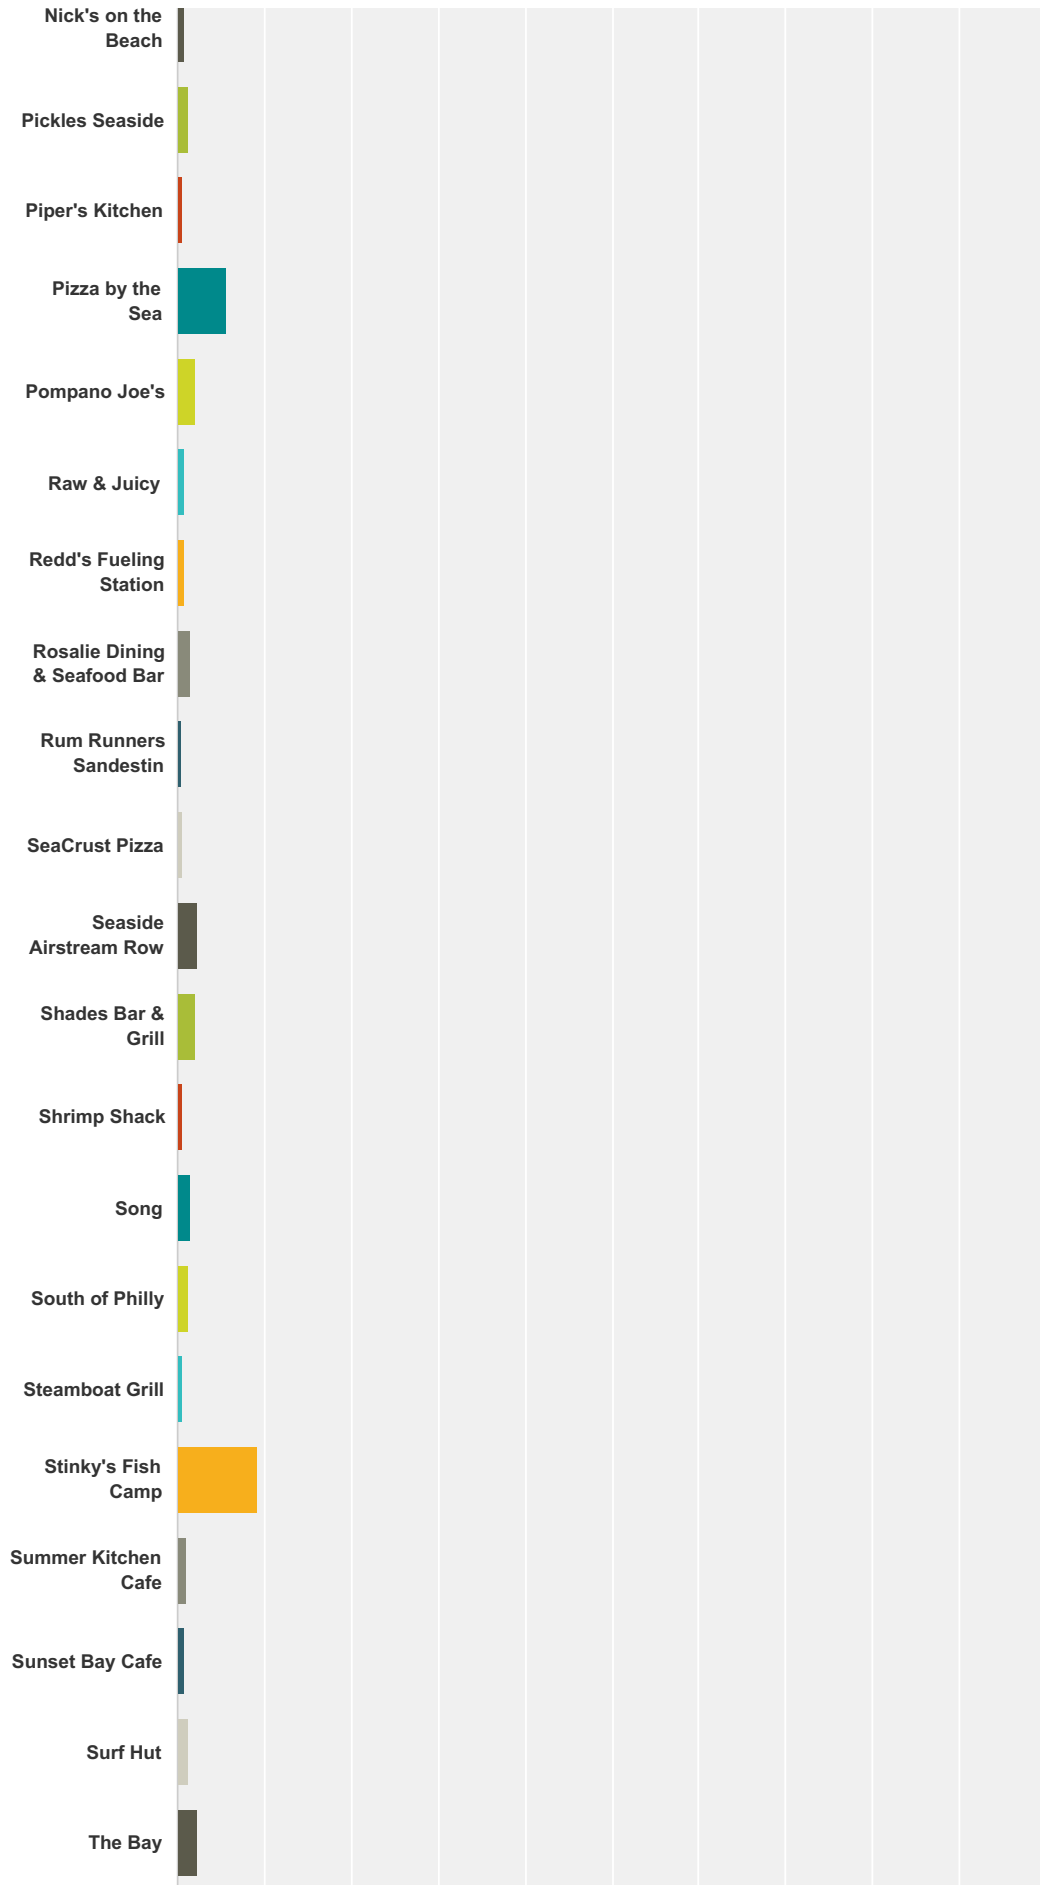

2017 Perfect in South Walton Awards Voting