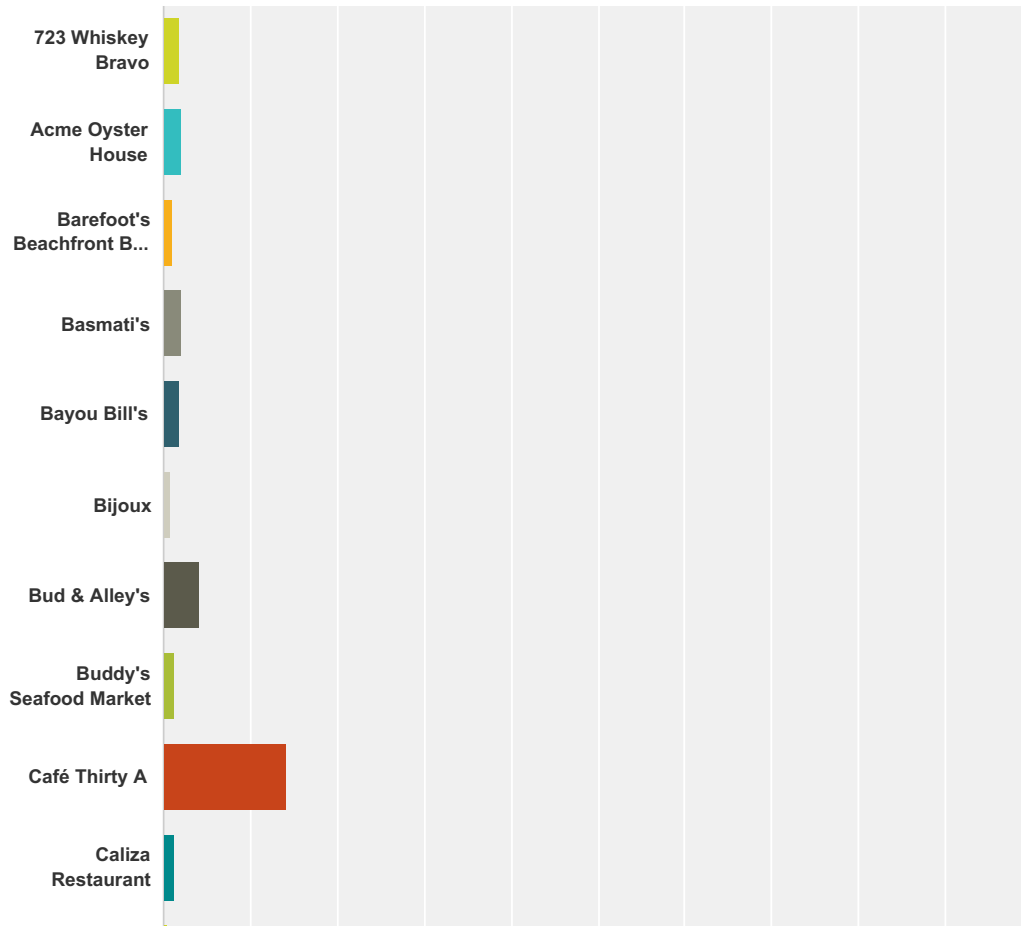

## Q5 Best Seafood Menu

Answered: 7,603 Skipped: 725