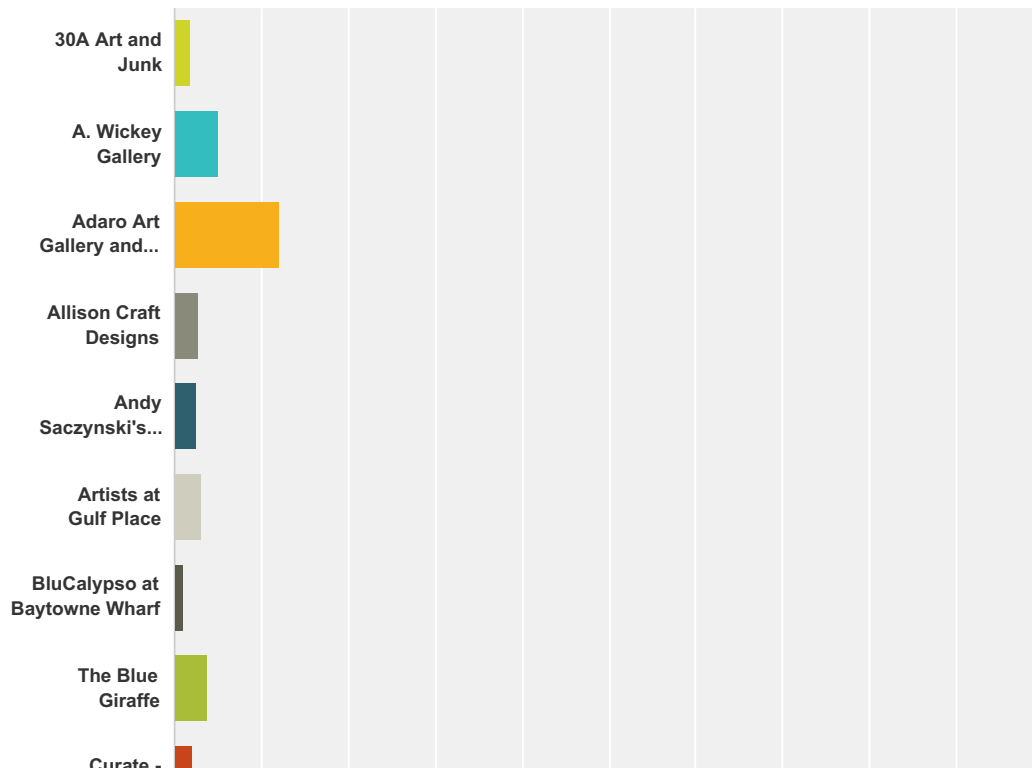

2017 Perfect in South Walton Awards Voting

Dead Fish Charters	7.36%	541
Family Traditions Charter - Seaside	0.68%	50
Fish On Charters	0.98%	72
Fishy Booty Charters	1.86%	137
Florida Boy Adventures	2.89%	212
Gulf Coast Inshore Charters	0.90%	66
Grayton Beach Charters	5.28%	388
Hooked Up Fishing Charters	5.19%	381
Lil Lucky	2.16%	159
Not a Dog Charters	1.47%	108
Salt Air 30A	1.13%	83
Santa Rosa Charters	1.42%	104
Shallow Water Expeditions	0.72%	53
Slow & Low Coastal Outfitters	2.84%	209
Smiling Fish Charters	1.50%	110
Stinky's Bait Shack Back Bay Fishing Charters	7.29%	536
SKIP	60.44%	4,441
Total Respondents: 7,348		

Q31 Best Art or Design Gallery/Studio

Answered: 7,267 Skipped: 1,061