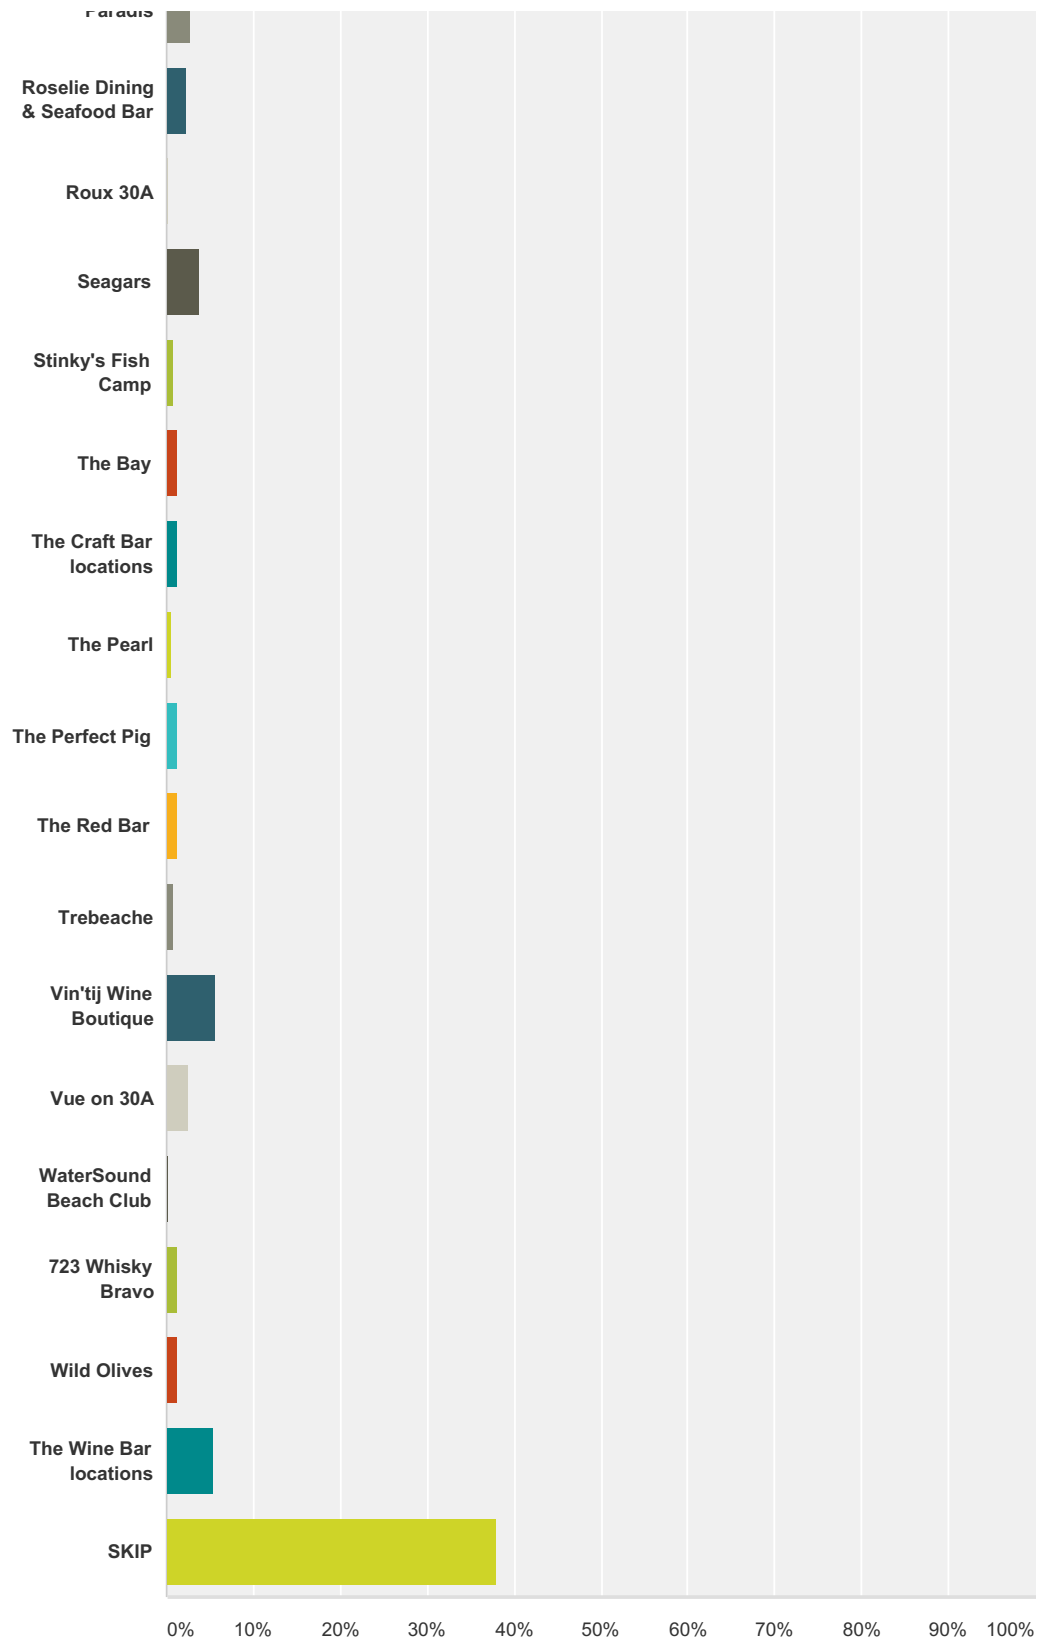

2017 Perfect in South Walton Awards Voting

Answer Choices	Responses	Count
45 Central	4.75%	361
Bijoux	1.37%	104