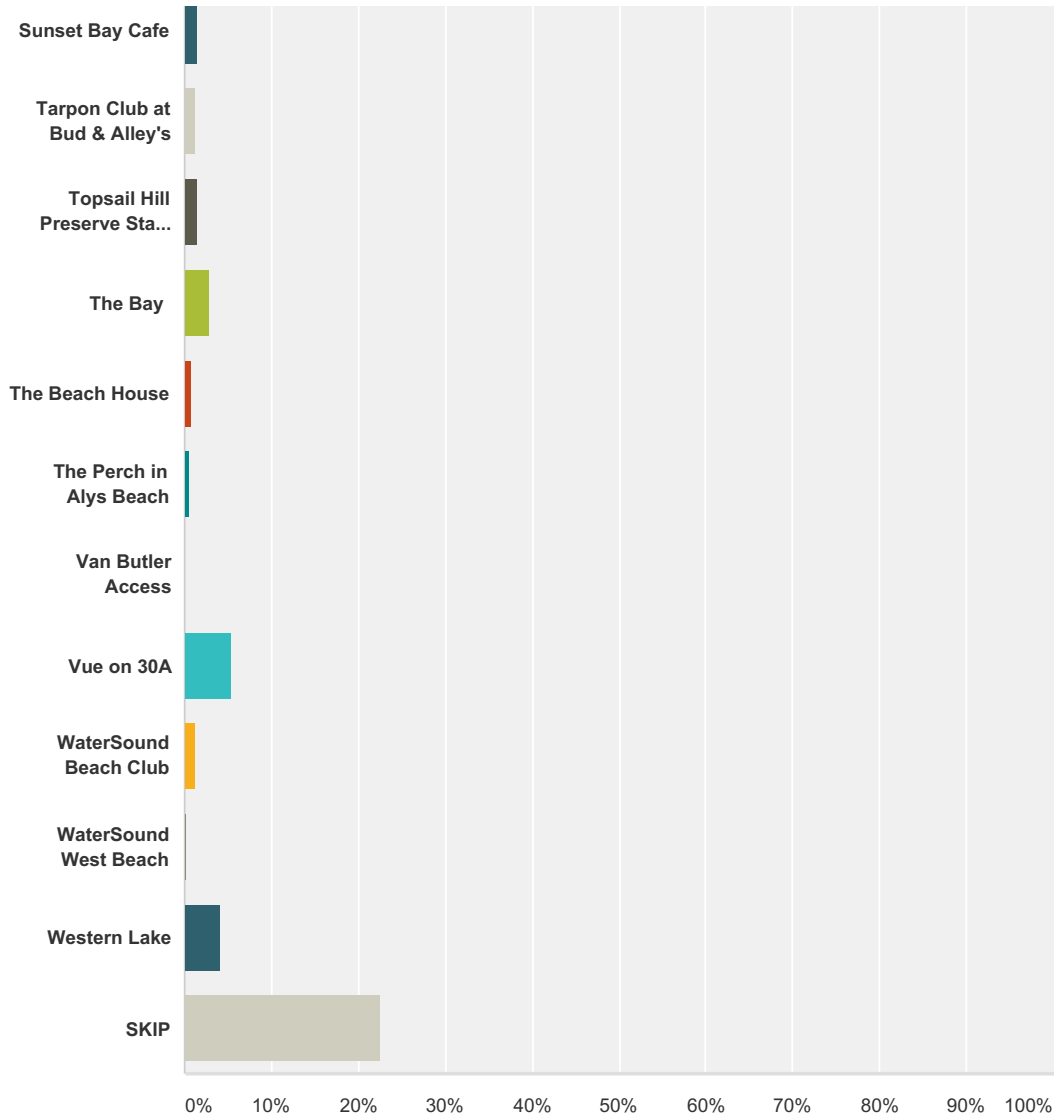

2017 Perfect in South Walton Awards Voting

Answer Choices	Responses
30A Airboat Tours	1.50% 110
723 Whiskey Bravo	3.05% 224
Alys Beach	2.30% 169
Barefoots' Deck at Hilton Sandestin	2.38% 175
Baytowne Marina	1.92% 141
Beach Tower at Surfside	0.29% 21
Blue Mountain Beach Access	2.59% 190
Bud & Alley's Restaurant	13.62% 1,001
Chiringo	1.02% 75
Choctawhatchee Bay	4.75% 349
Crabby Steve's	2.34% 172
Deer Lake State Park	1.62% 119