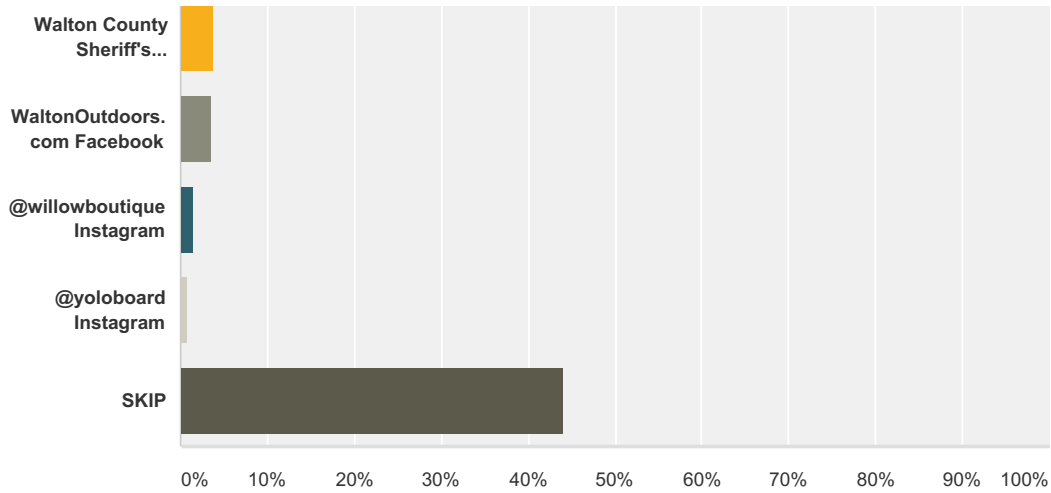

2017 Perfect in South Walton Awards Voting

Answer Choices	Responses	
30A.com Facebook	9.68%	680
@30aeats Instagram	2.50%	176
30AFoodandWine.com Facebook	2.22%	156
@30Aseaturtles Instagram	0.53%	37
@30astreetstyle Instagram	1.54%	108
@30atv Instagram	0.19%	13
30A Tennis Facebook	0.80%	56
@360_blue Instagram	2.99%	210
@alysbeachfl Instagram	0.78%	55
@beach_brothers_beach_service Instagram	0.58%	41
@baytownewharf Instagram	0.91%	64
Clutch Media Facebook	0.53%	37
Cottage Rental Agency Facebook	2.41%	169
@dogsof30A Instagram	3.06%	215
Grayton Seafood Co. Facebook and Instagram	0.94%	66
@hey30A Instagram	3.91%	275
@hiltonsandestin Instagram	2.42%	170
Homeowner's Collection Facebook	1.71%	120
Live Well 30A Facebook	1.10%	77
@mercantileseaside Instagram	0.78%	55
Northwest Florida Daily News Facebook	9.65%	678
@newmandailey Instagram	0.68%	48
@restaurantparadisfl Instagram	0.27%	19