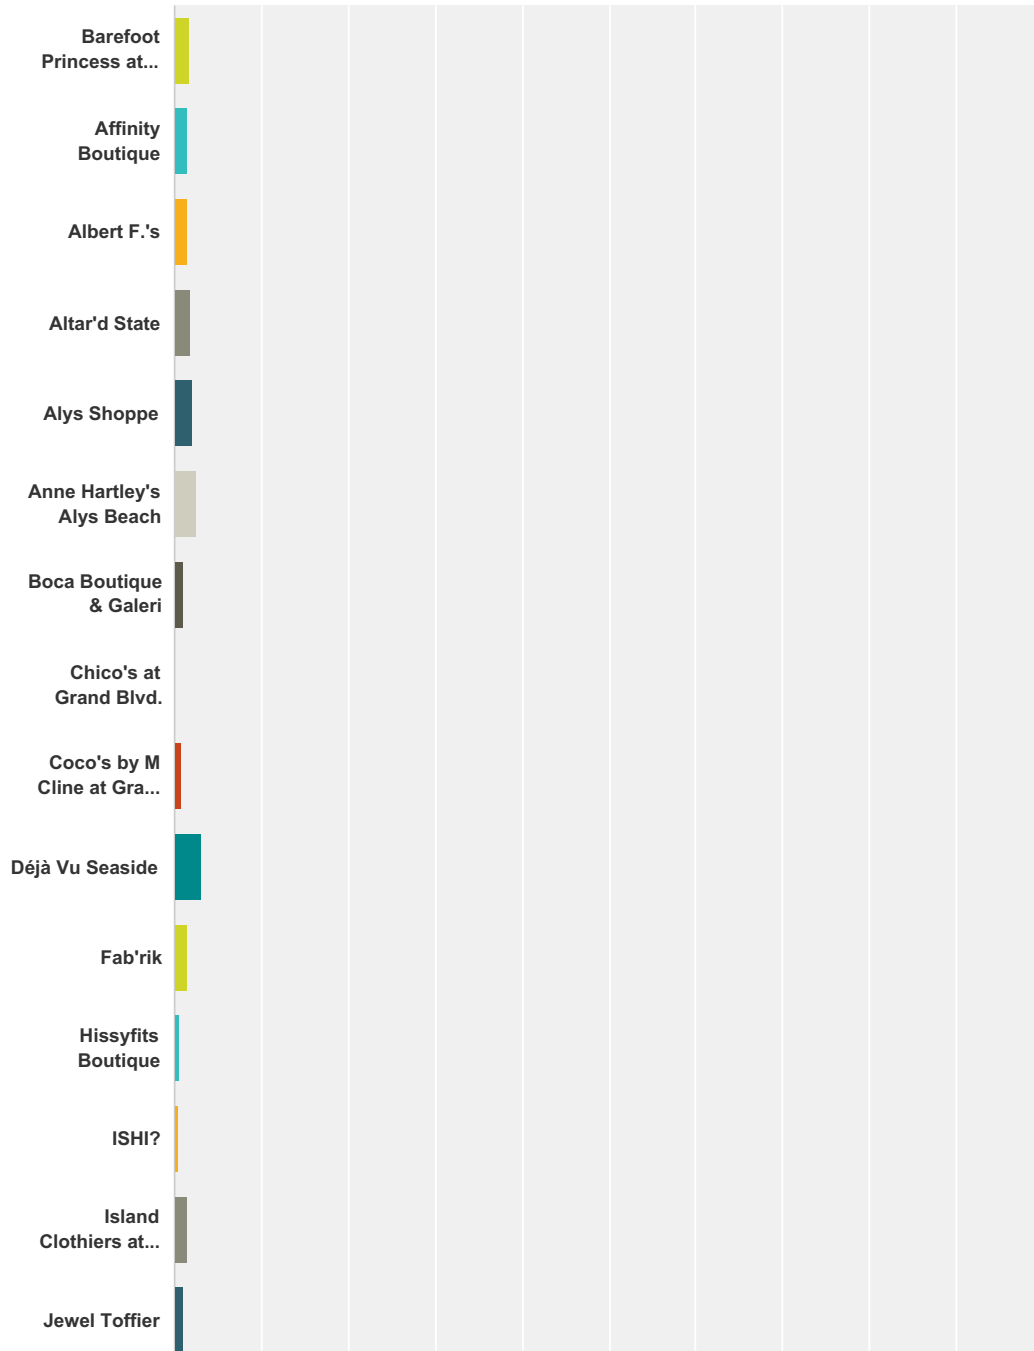

2017 Perfect in South Walton Awards Voting

Wendy Mignot's	5.24%	381
Wendy's Pearls	0.14%	10
Willow - Multiple Locations	3.29%	239
Lily Cartier Pearls	1.32%	96
The Zoo Gallery	4.27%	310
SKIP	45.99%	3,342
Total Respondents: 7,267		

Q34 Best Apparel Boutique

Answered: 7,267 Skipped: 1,061