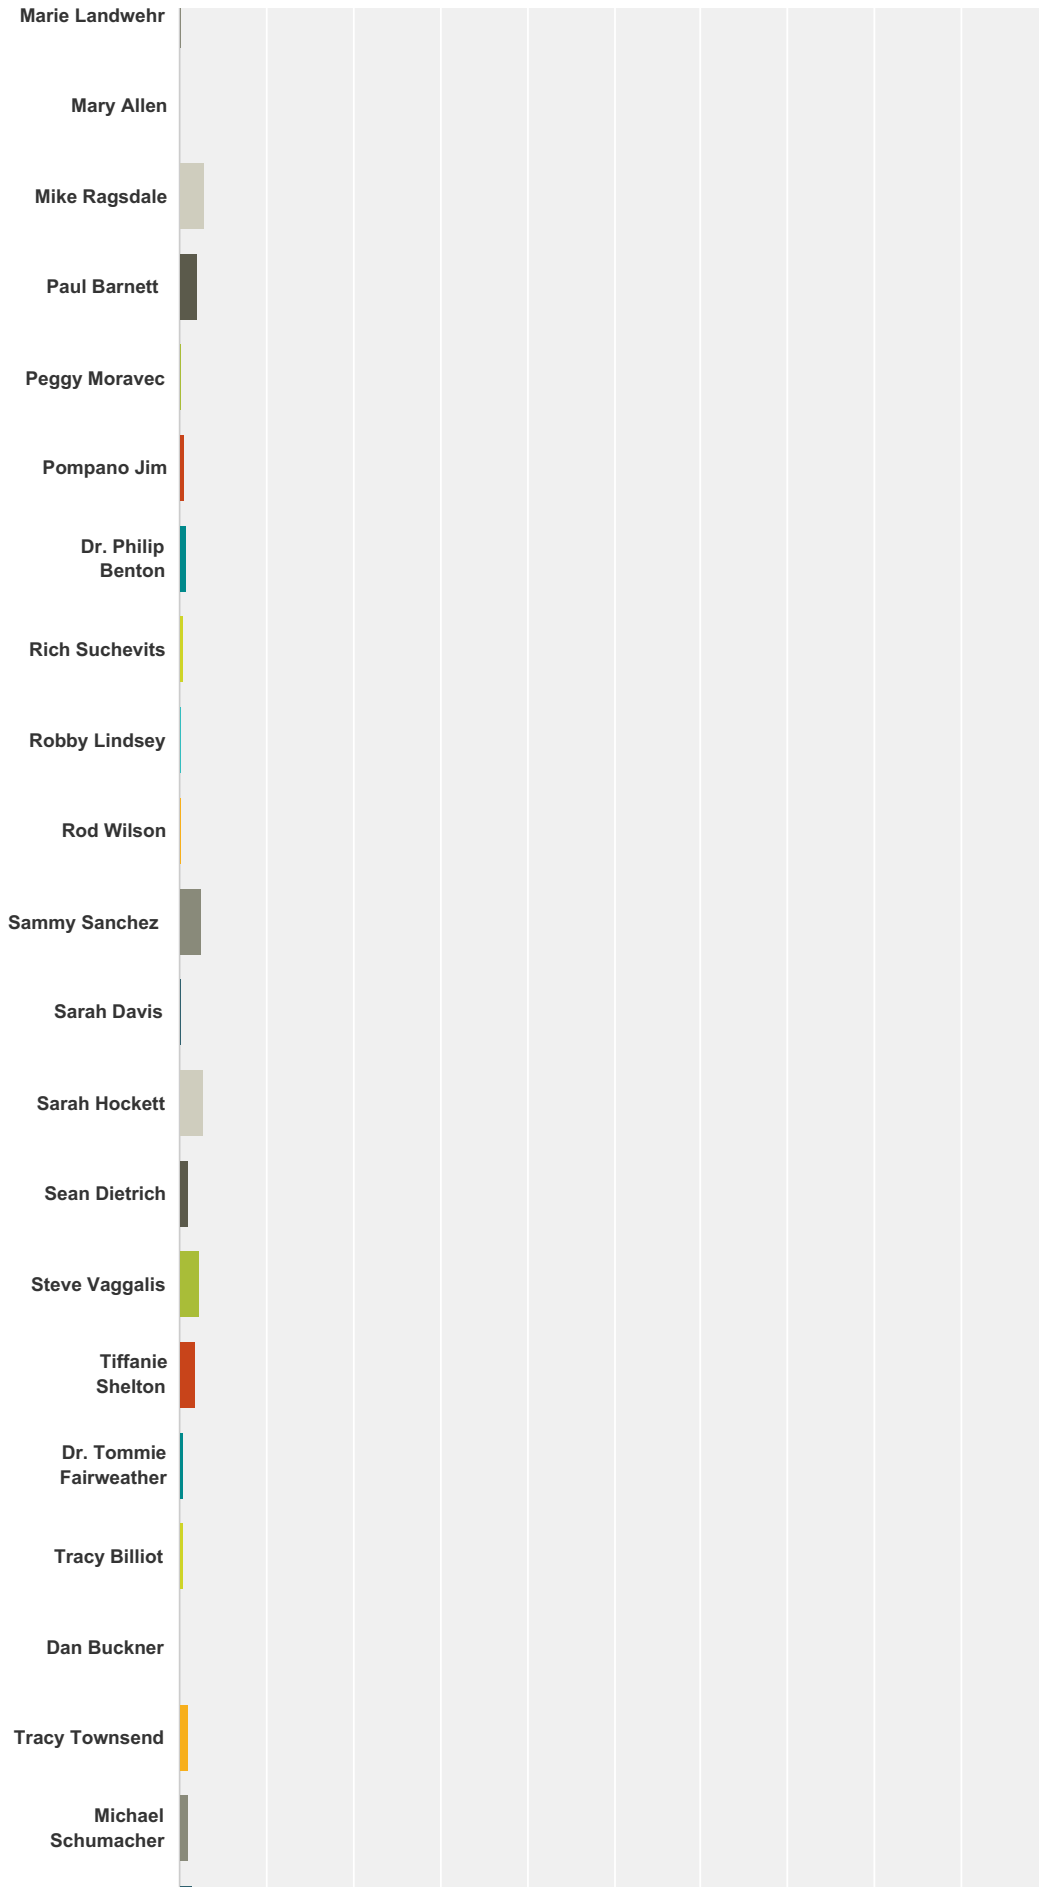

2017 Perfect in South Walton Awards Voting