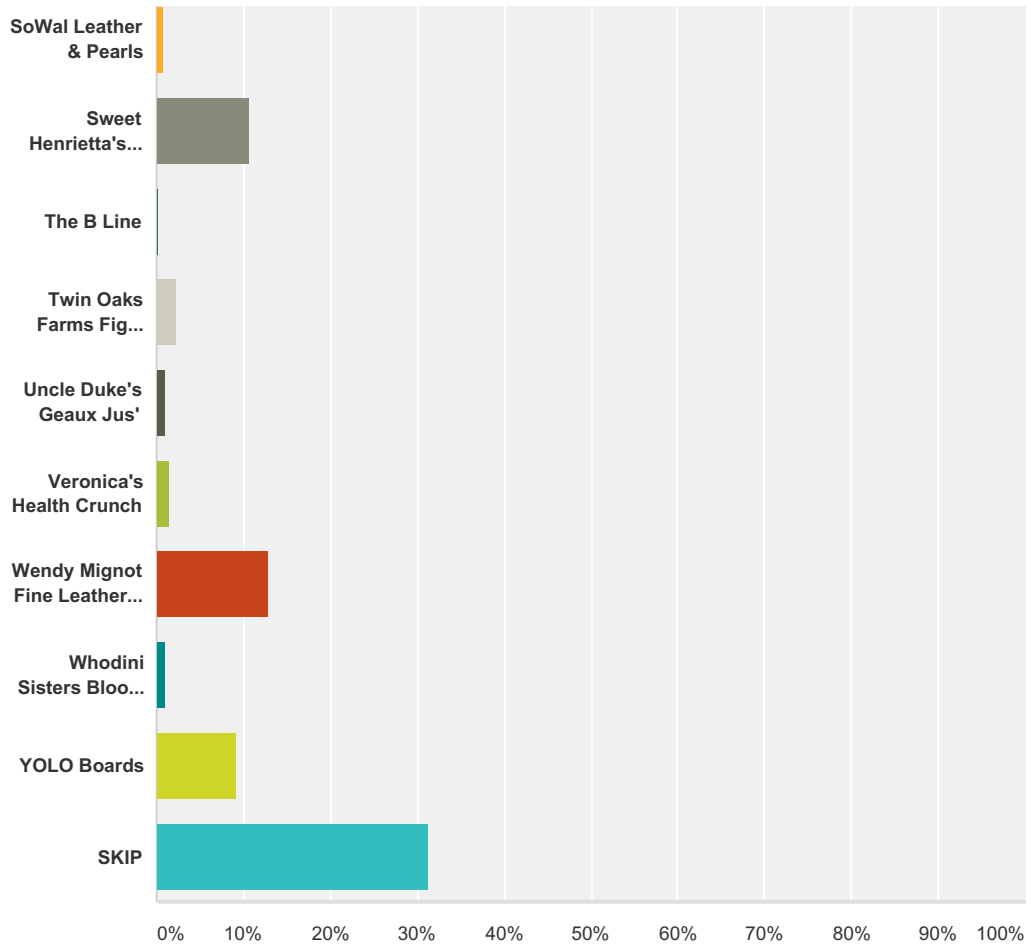

2017 Perfect in South Walton Awards Voting

Answer Choices	Responses	Count
30A Woodworks - Beach Chairs	5.09%	370
Allison Craft Jewelry	3.88%	282
Arriaga Originals Jewelry	0.65%	47
Bad Byron's Butt Rub Seasonings	2.39%	174
Beach Blonde Beer	3.05%	222
Carma Crackers	0.84%	61
Chanticleer Cookies	10.86%	789
Chris Alvarado Guitars	3.89%	283
La Lobas Bakery Chocolate Chip Cookies	1.60%	116
Coastal Road Leather Goods	1.46%	106
Cowgirl Kitchen Bottled House Dressing	1.35%	98
Formula Fresh Cold-Pressed Juices at Grand Blvd. Kiosk	0.77%	56
Grayton Beer	9.54%	693
Gypsea Rose Jewelry	0.56%	41
Honey Hutch Honey	6.12%	445