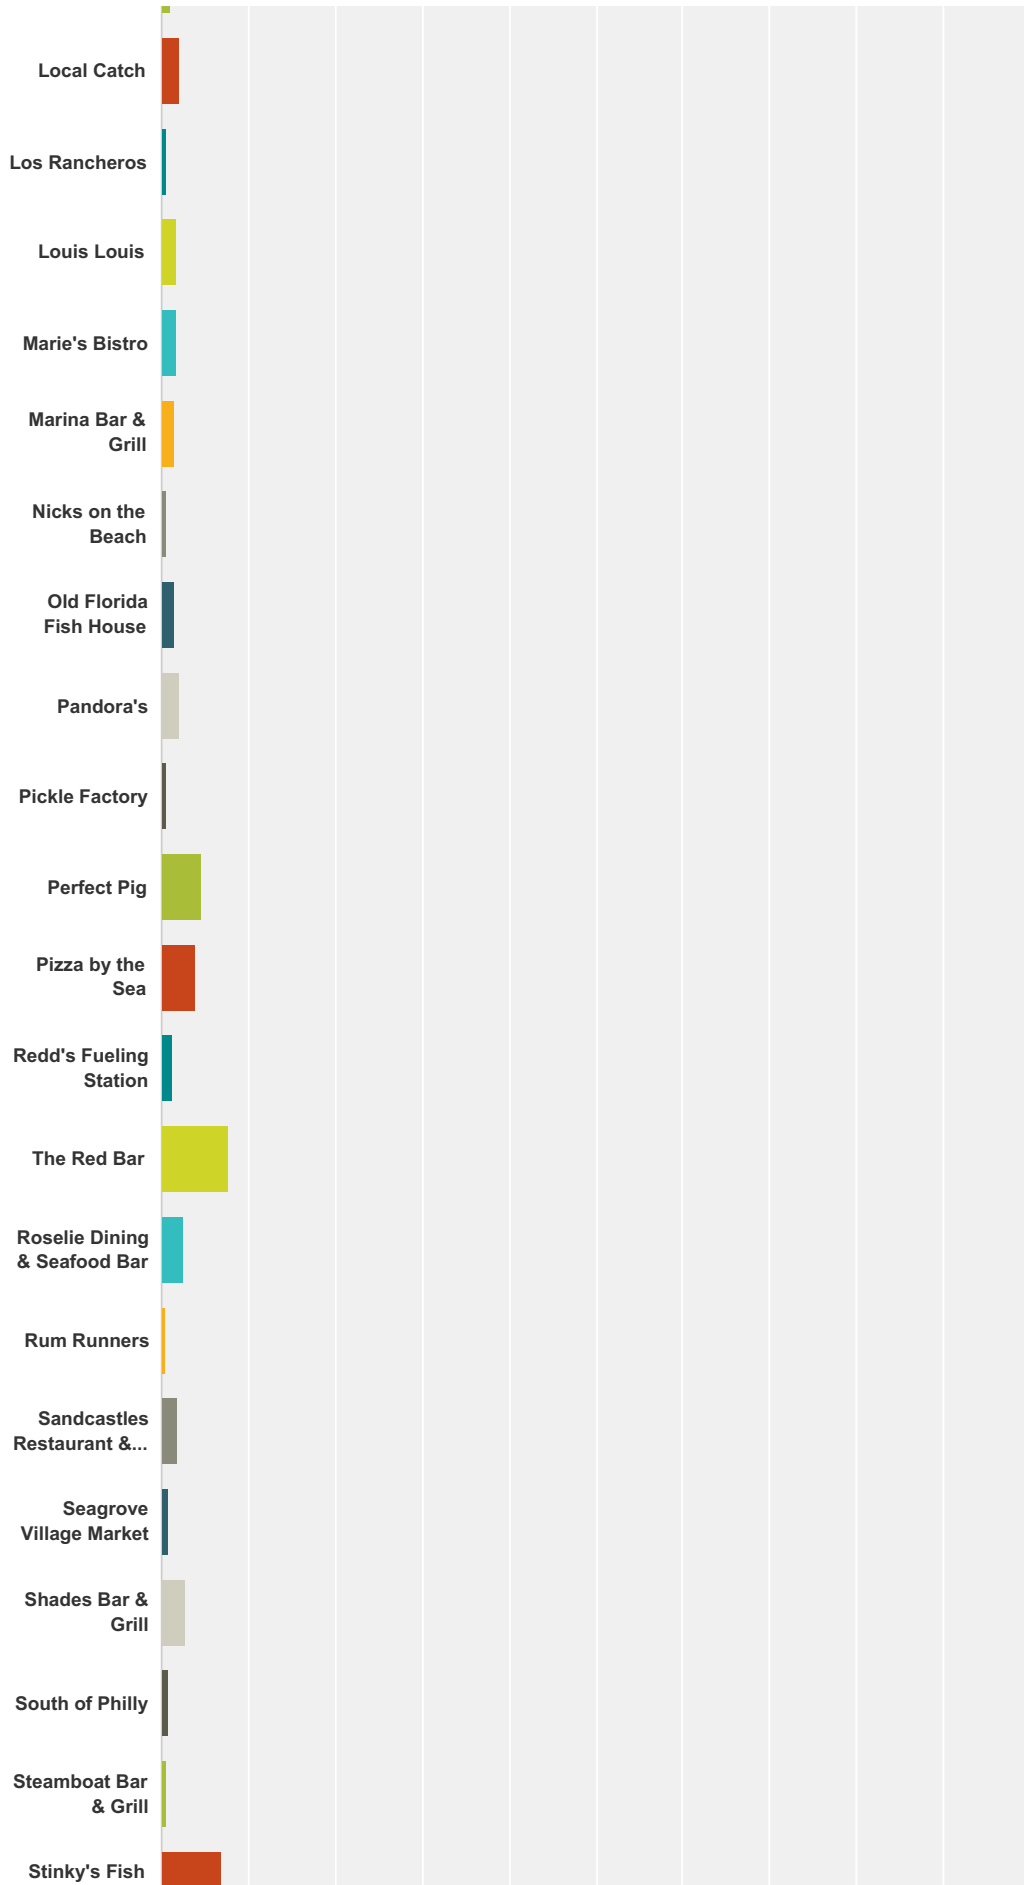

2017 Perfect in South Walton Awards Voting