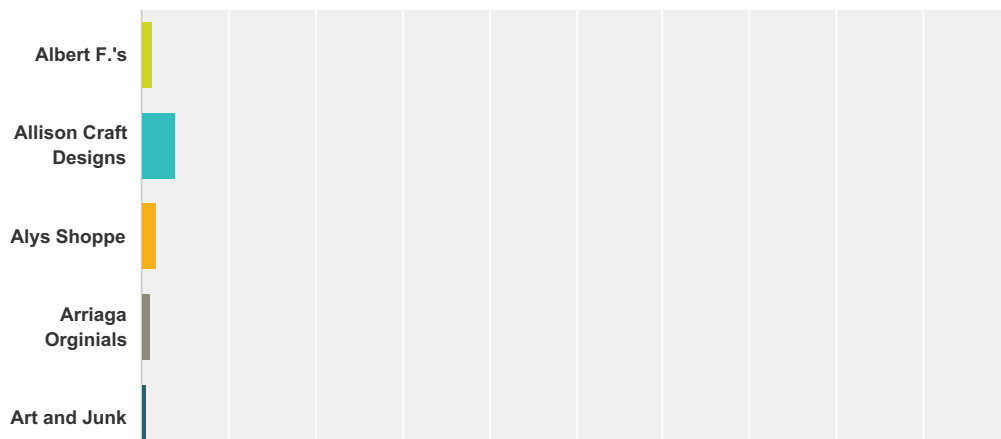

2017 Perfect in South Walton Awards Voting

0% 10% 20% 30% 40% 50% 60% 70% 80% 90% 100%

Answer Choices	Responses
Artists at Gulf Place	2.75% 200
Grand Boulevard at Sandestin	9.61% 698
Gulf Place Merchants	2.06% 150
The Merchants of Rosemary Beach	7.29% 530
Peddler's Pavilion	0.80% 58
Retail Therapy	4.39% 319
Sandestin Family Retail Shops	2.23% 162
Seaside Town Square - The Merchants of Seaside	16.94% 1,231
Shops of Grayton	10.86% 789
Shops of Ruskin Place	2.61% 190
Silver Sands Premium Outlets	10.10% 734
The Village of Baytowne Wharf	3.80% 276
The Blue Giraffe	1.35% 98
Uptown Grayton	10.73% 780
Merchants of Watercolor	1.47% 107
30Avenue	7.98% 580
The Hub 30A	2.30% 167
Etc. Etc. Etc.	0.62% 45
The Market Shops	1.97% 143
SKIP	31.43% 2,284
Total Respondents: 7,267	

Q33 Best Jewelry Boutique

Answered: 7,267 Skipped: 1,061