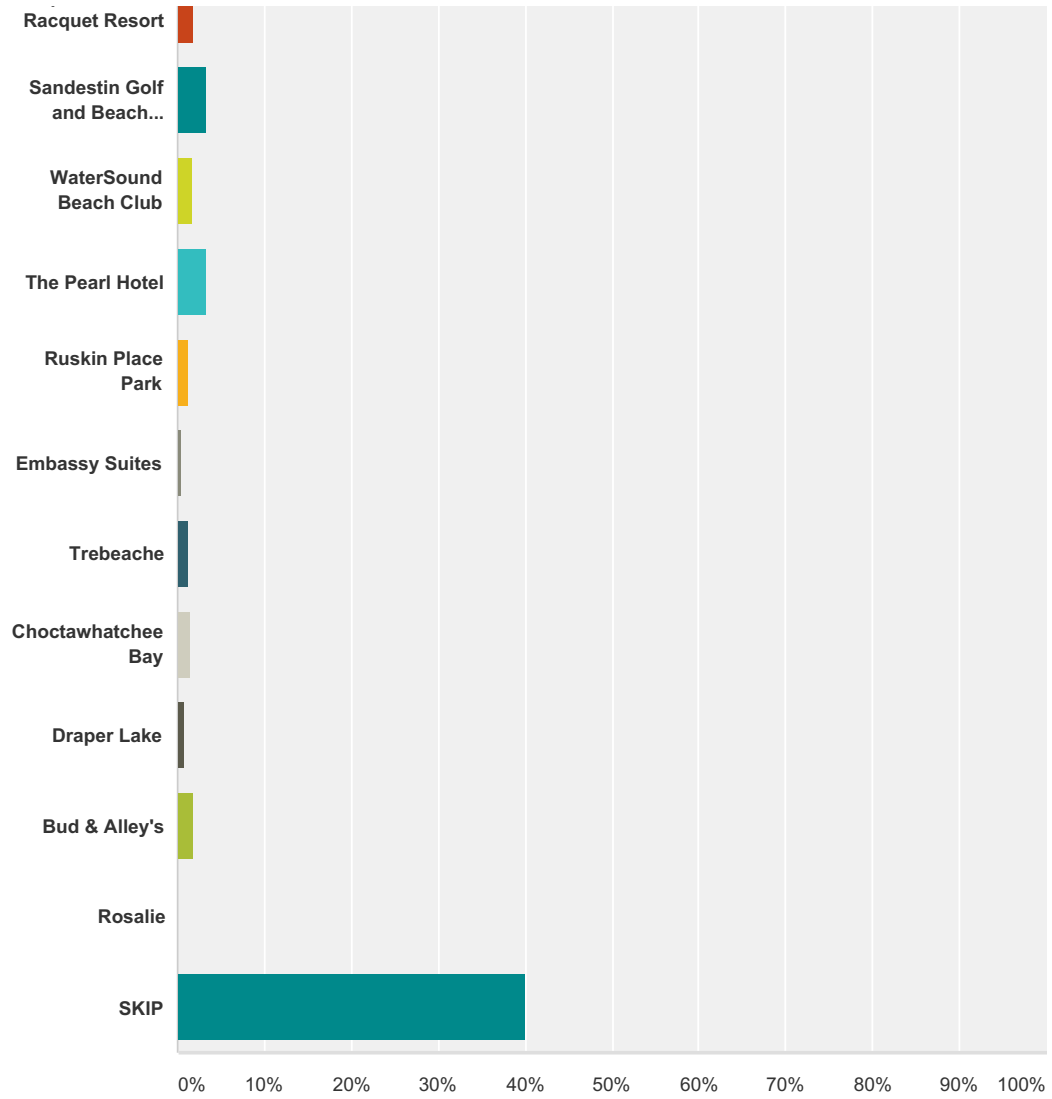

2017 Perfect in South Walton Awards Voting

Answer Choices	Responses	Count
30Avenue Venue	4.63%	325
Alys Beach Pavilion	3.89%	273
Bayview Room at Sandestin	0.75%	53
Eden Gardens State Park	7.49%	526
Hibiscus House - Backyard of Love	2.21%	155
Highlands House Bed & Breakfast	1.48%	104
Hilton Sandestin Beach Golf Resort & Spa	3.60%	253
Rosemary Beach Town Hall	3.33%	234
Sandestin Golf & Beach Resort - The Grand Lawn	2.11%	148
Seaside Chapel	10.46%	735
SunQuest Cruises - Solaris	0.51%	36
The LakeHouse at WaterColor	1.47%	103