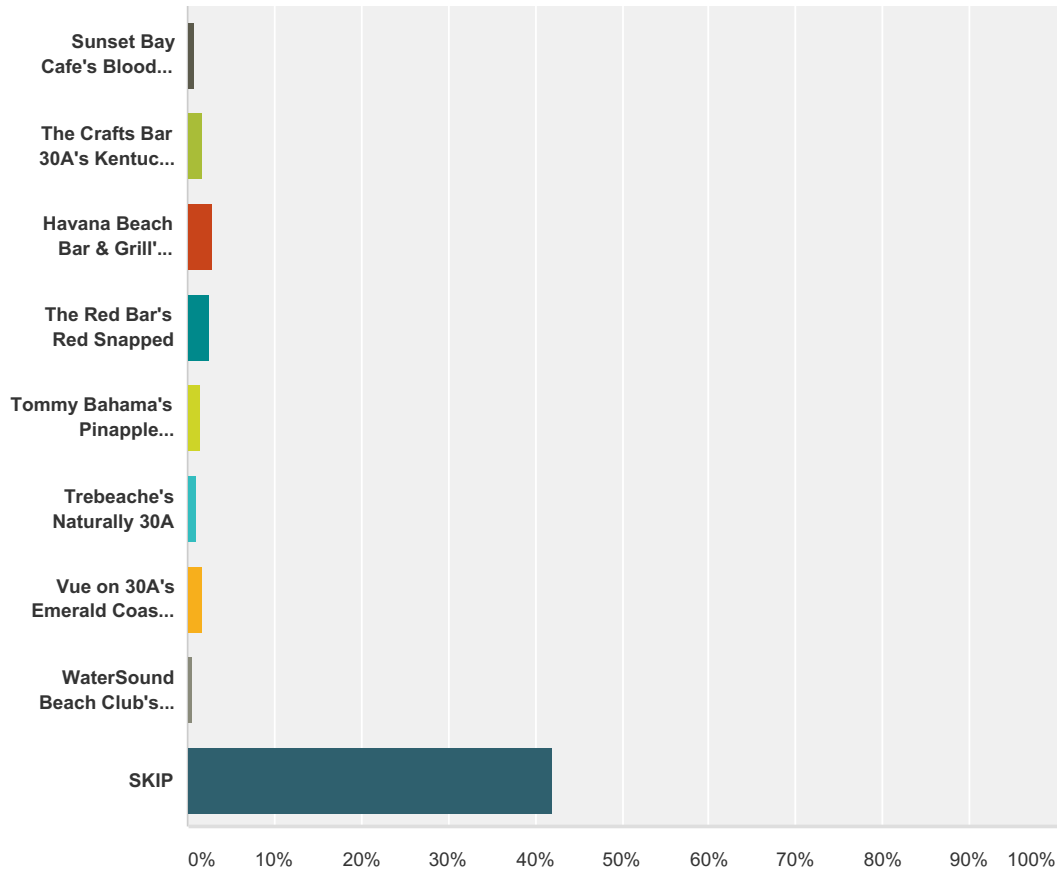

2017 Perfect in South Walton Awards Voting

Answer Choices	Responses	
Barefoot BBQ Bloody Mary	1.22%	93
Borago's Strawberry Fields	3.08%	234
Bud & Alley's Whodini Sisters Bloody Mary	3.28%	249
Café Thirty A's Strawberry Basil Martini	10.48%	797
Caliza's Elderspice Martini	1.68%	128
Cantina Laredo's Casa Margarita	2.37%	180
Chiringo's Sand Wedge	1.41%	107
Cuvee 30A's Pear Martini	2.68%	204
Embassy Suites' Jim's Jungle Juice	0.49%	37
Fish Out Water's Cat on a Hot Tin Roof	1.07%	81
Great Southern Cafe's Choose Your Own Mojito	5.63%	428
La Cocina's Fire & Ice Margarita	1.41%	107
Local Catch's The Local Catch	1.09%	83
Louis Louis's The Corita	0.95%	72
Marina Bar & Grill's Sandestin Sandollar	1.34%	102
Modica Market's Mimosas	3.31%	252