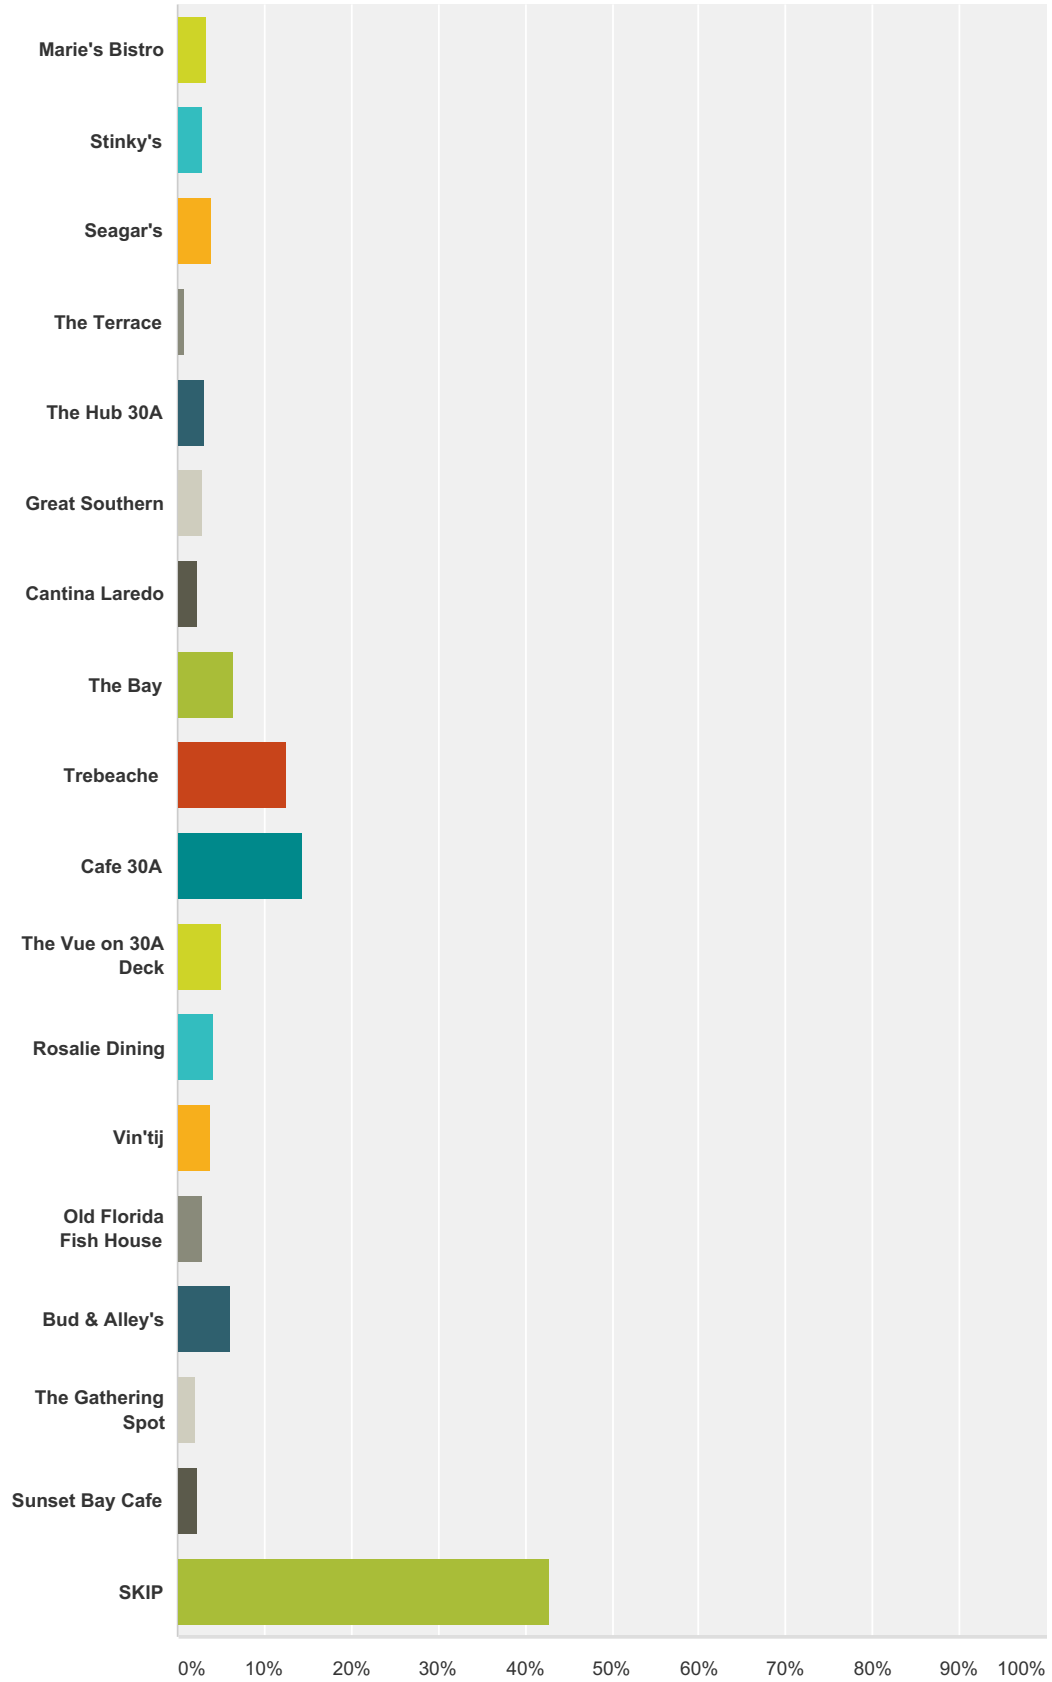

2017 Perfect in South Walton Awards Voting

Answer Choices	Responses
Marie's Bistro	3.29% 231