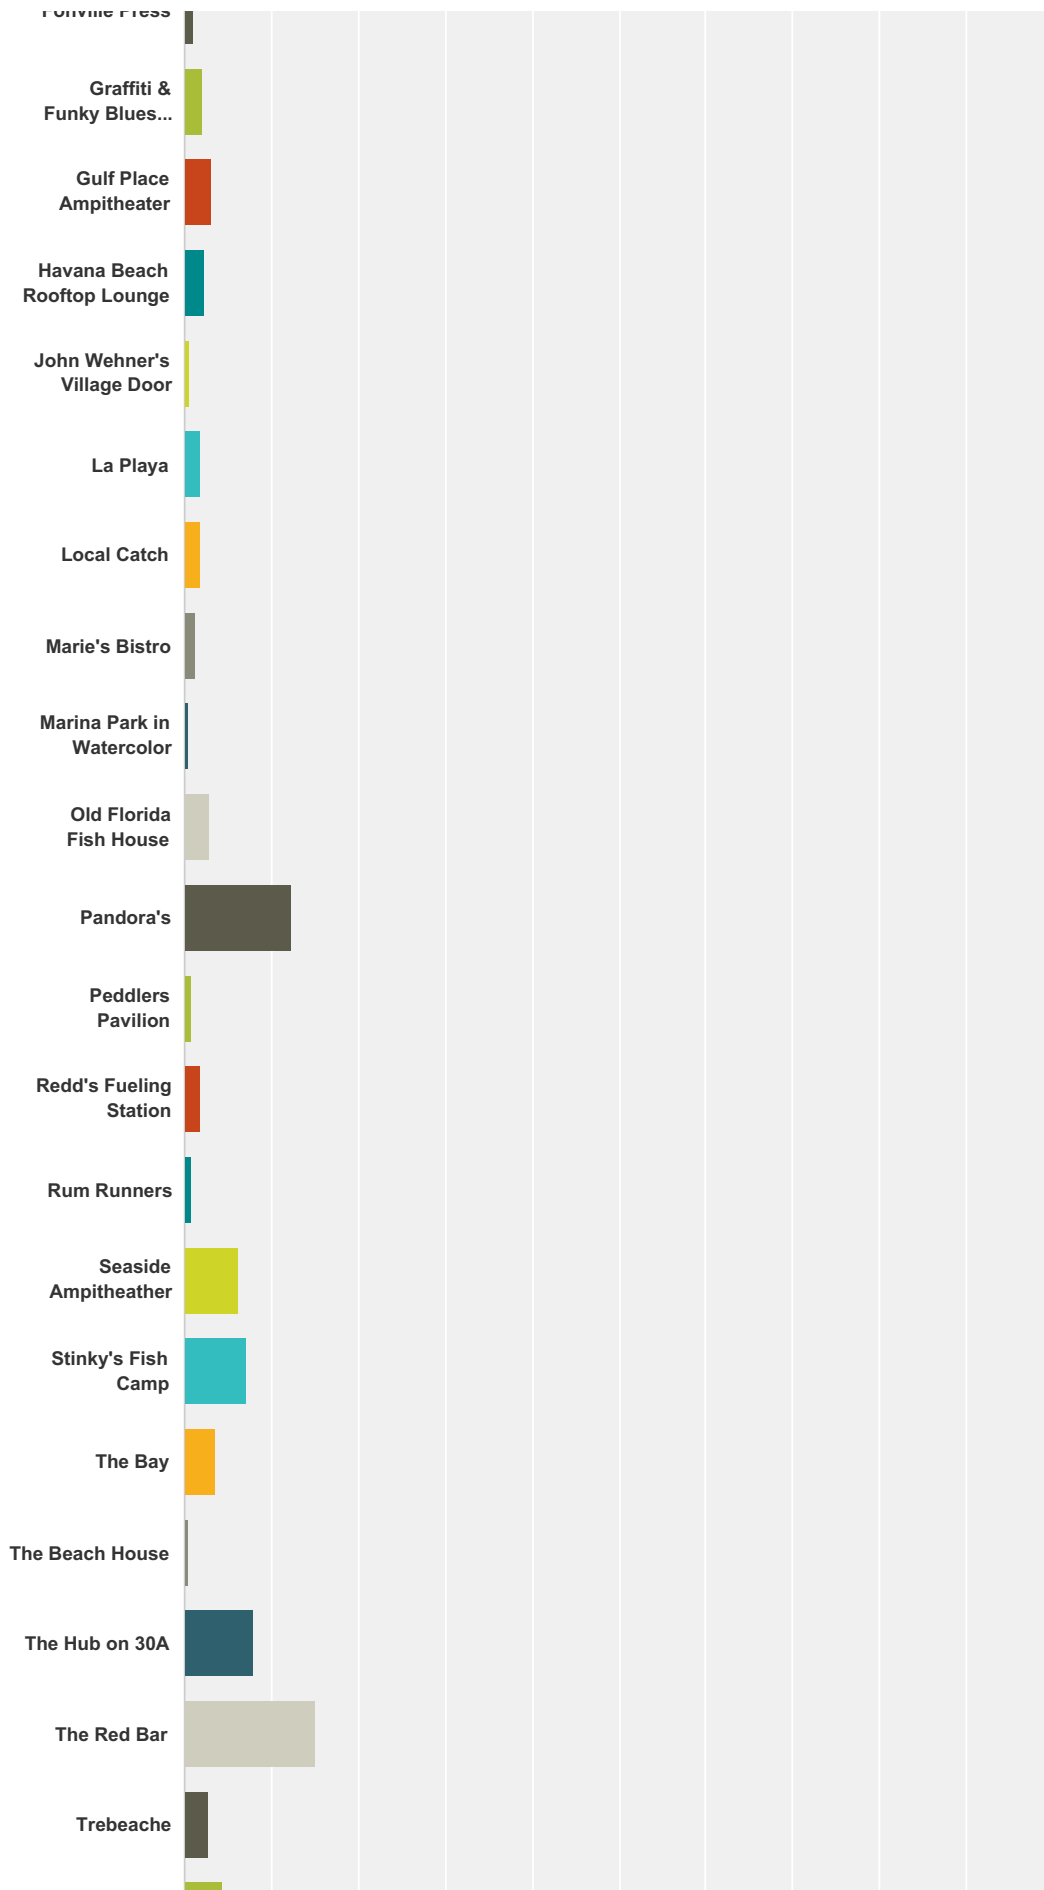

2017 Perfect in South Walton Awards Voting