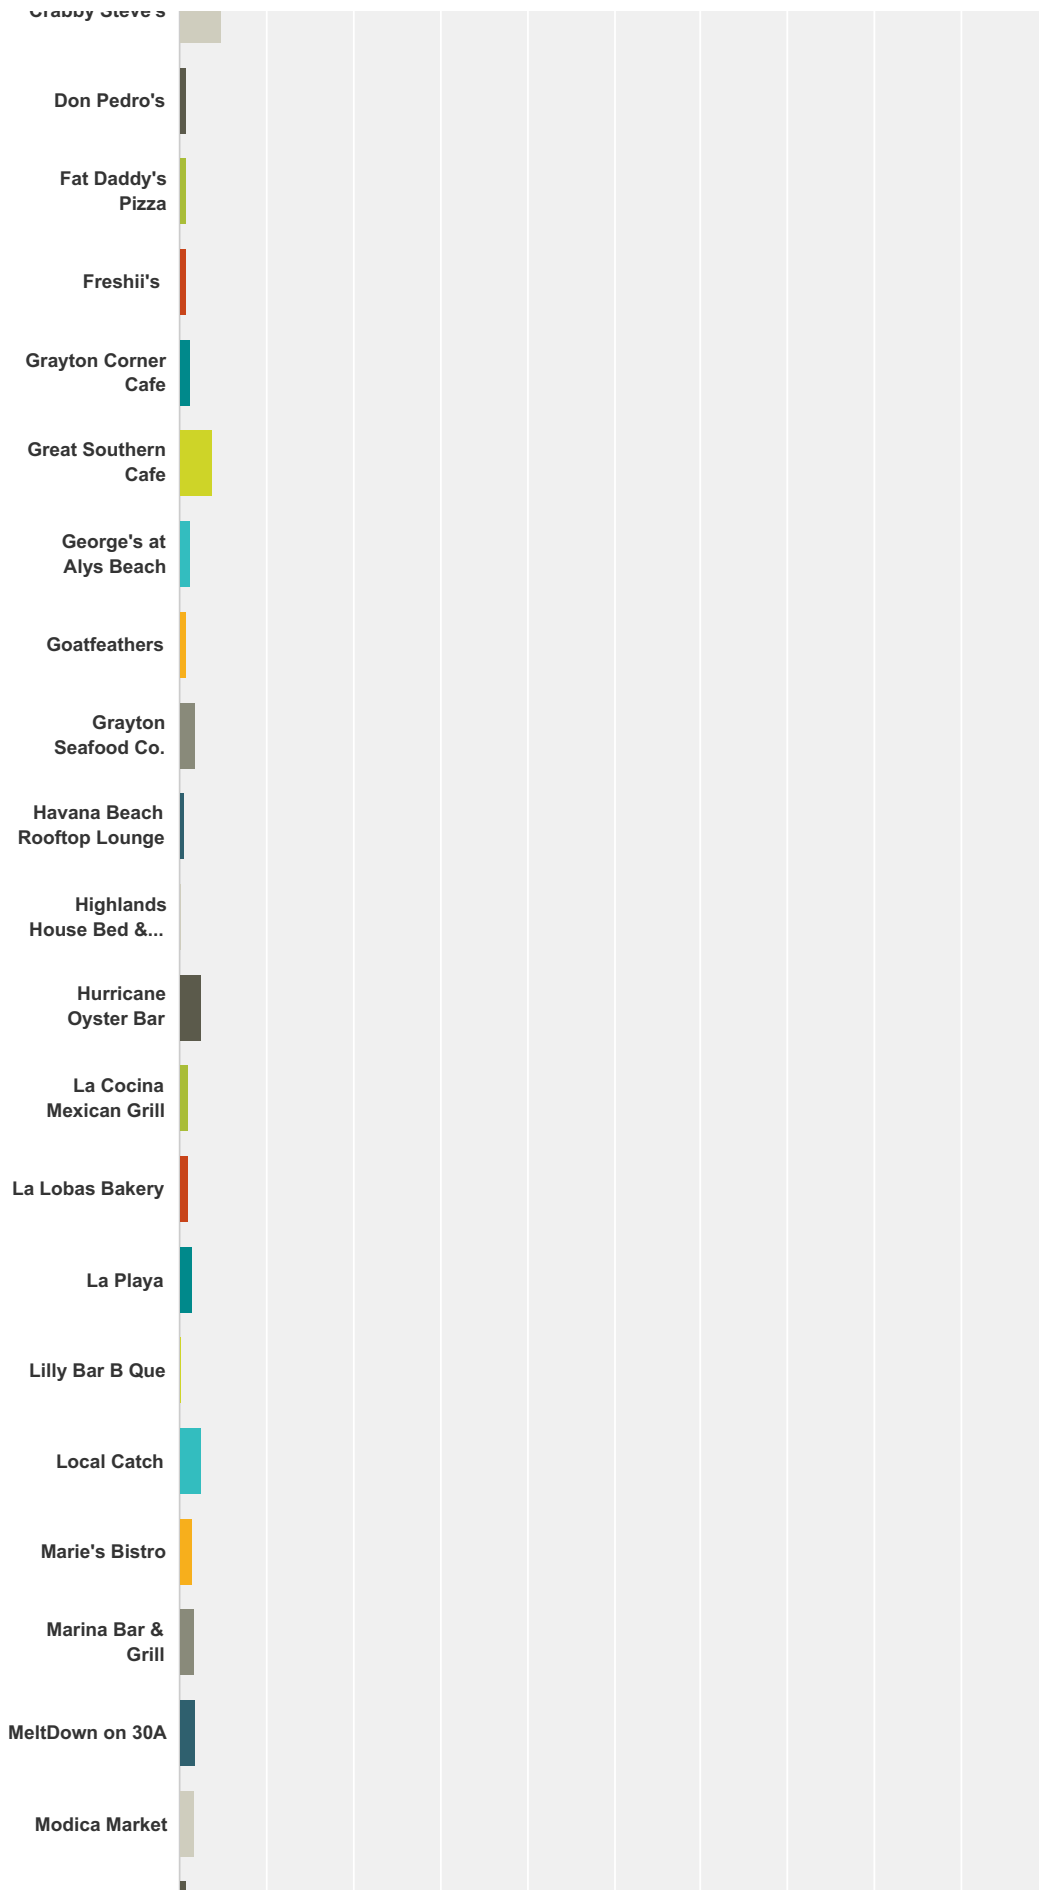

2017 Perfect in South Walton Awards Voting