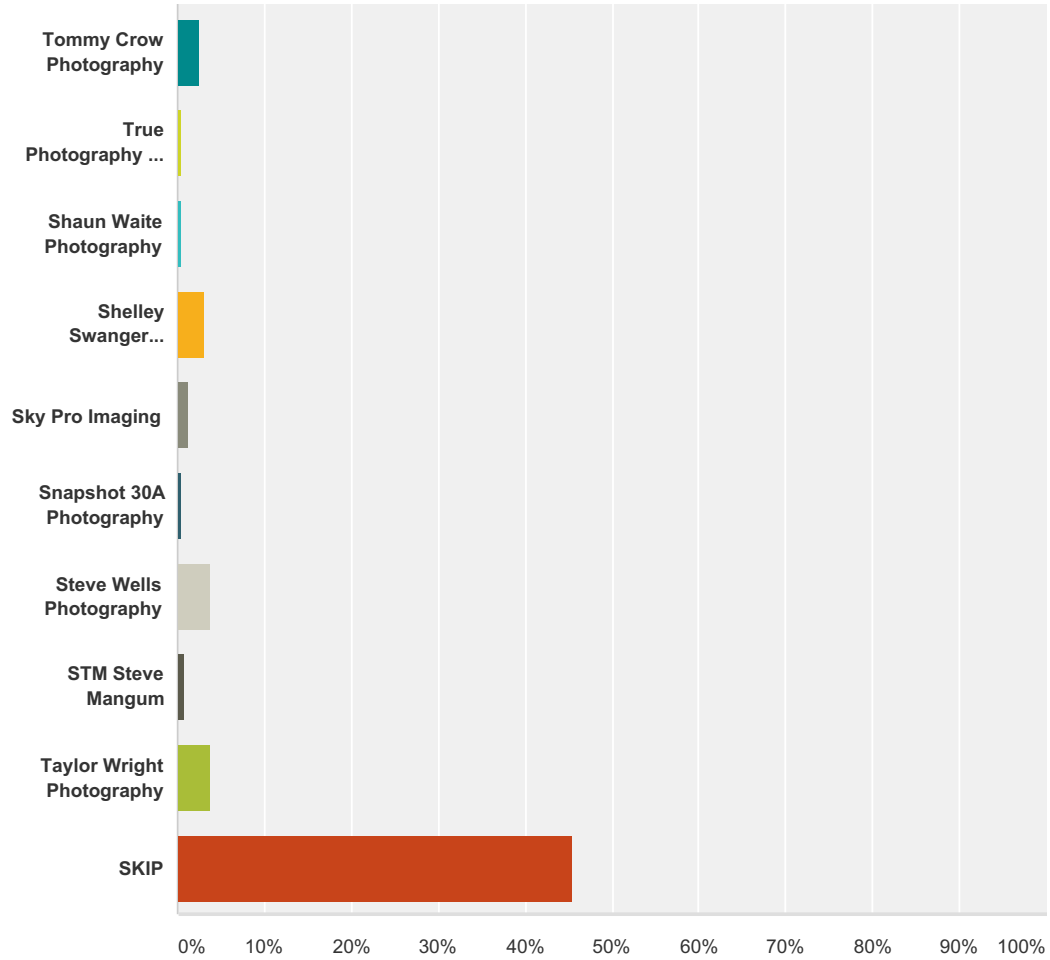

2017 Perfect in South Walton Awards Voting

Answer Choices	Responses	Count
8 Fifty Productions	2.21%	155
30A Vibe	1.01%	71
Amanda Suanne Photography	2.26%	159
Ashley Nichole Photography	10.20%	717
Ashley Nelson Photography	8.21%	577
Avalon Photography	3.23%	227
Beachside Photography at Sandestin Golf and Beach Resort	0.65%	46
Candice K Photography	3.53%	248
Colleen Duffley Photography	0.57%	40
Curtis B Photos	0.84%	59
Goode Green Photography	2.21%	155
Hello Miss Lovely	1.54%	108
Holly Gardner	0.40%	28
Image 30A	0.51%	36