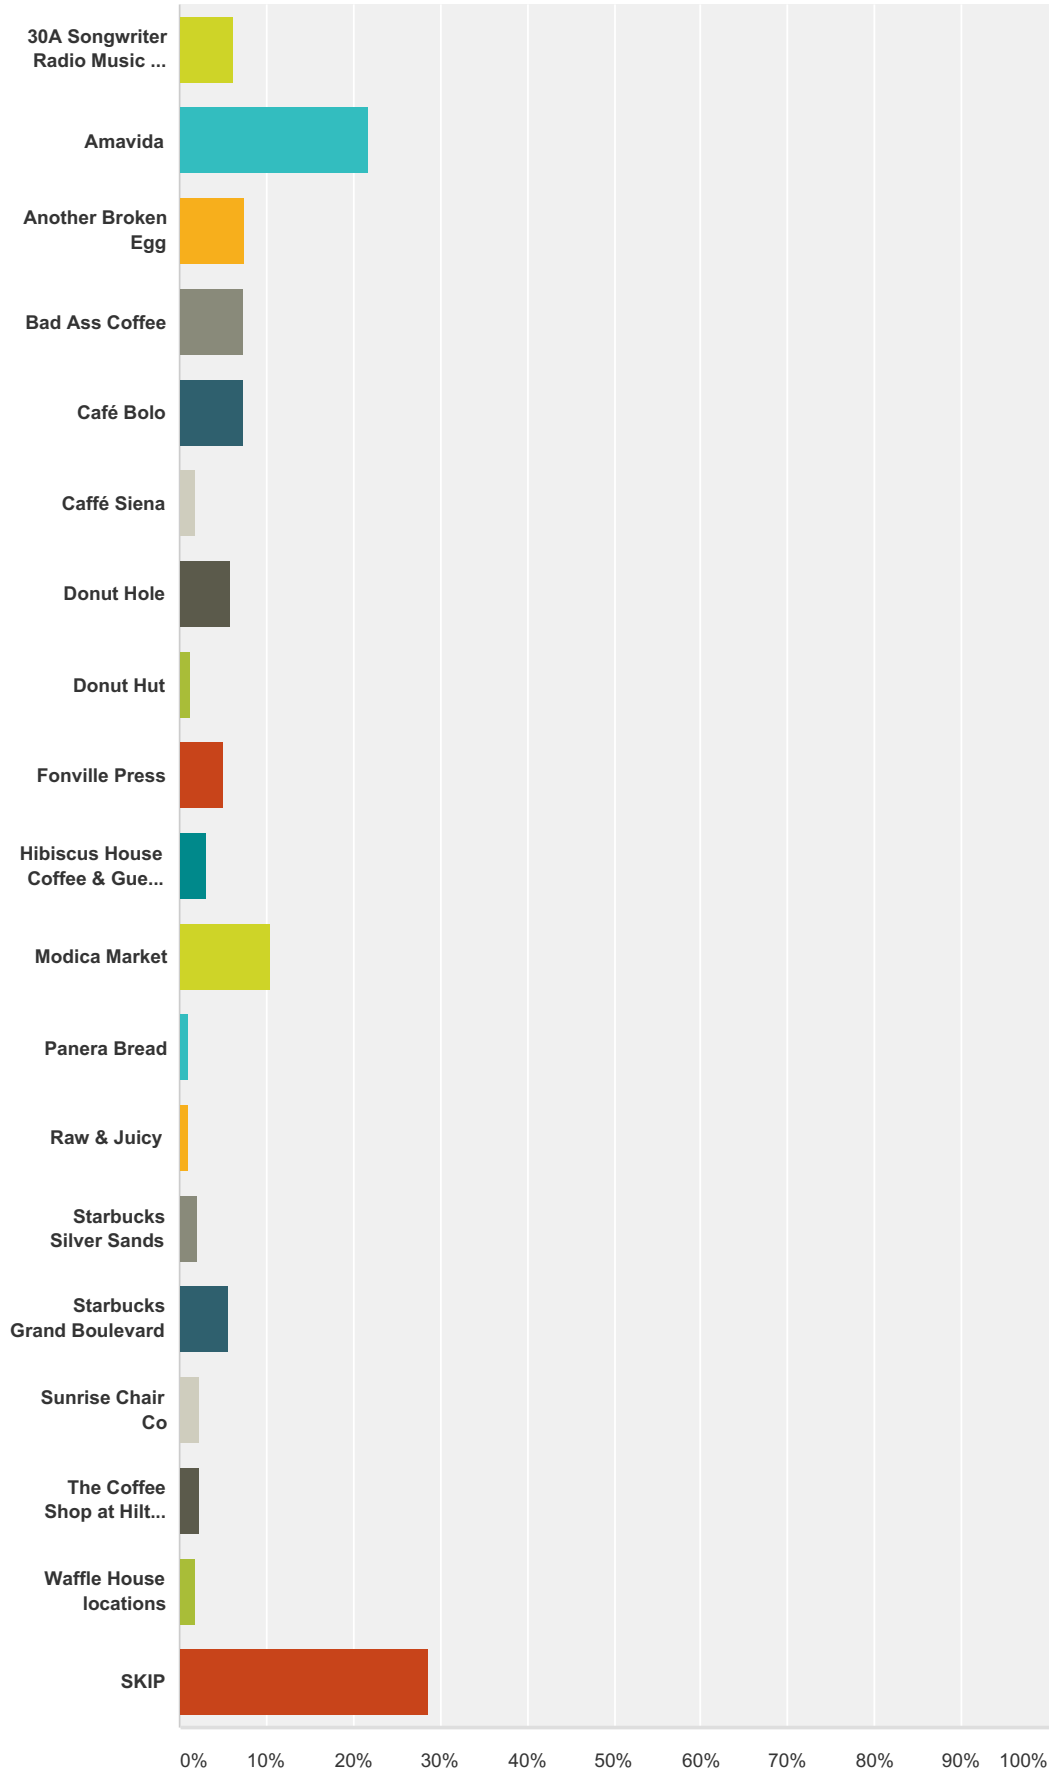

2017 Perfect in South Walton Awards Voting