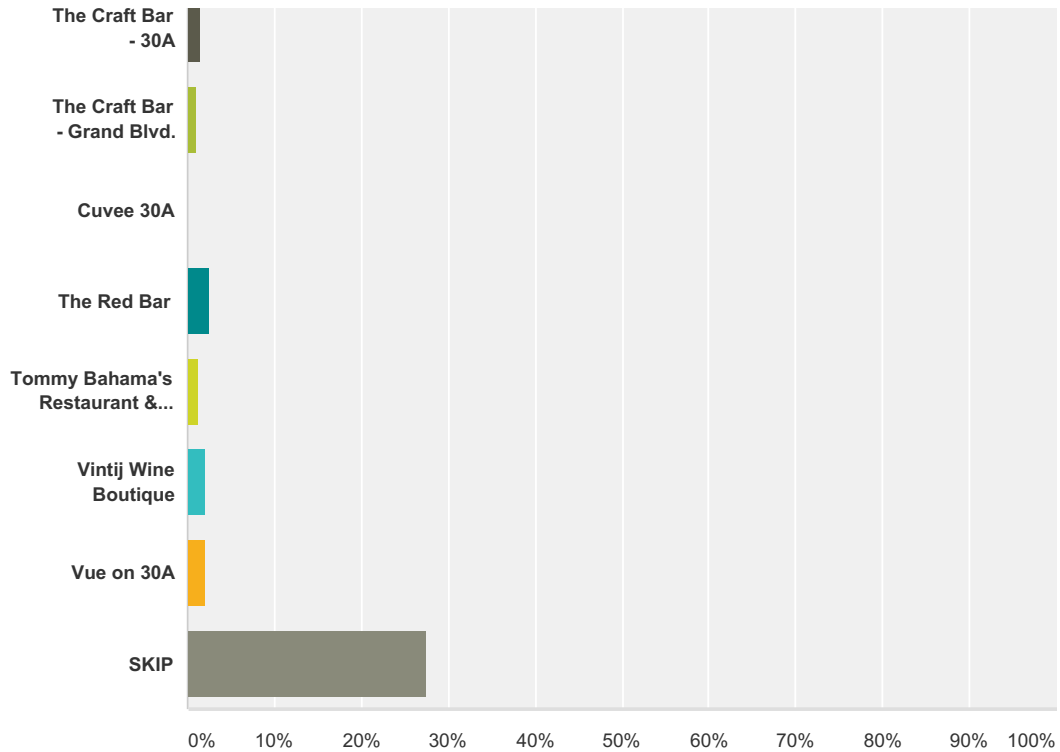

2017 Perfect in South Walton Awards Voting

Answer Choices	Responses
723 Whiskey Bravo	3.05% 232
Acme Ice House	1.18% 90
Bayou Bill's	1.04% 79
Bijoux	0.99% 75
Borago	3.92% 298
Bud & Alley's Restaurant	4.04% 307
Cabana Cafe	0.43% 33
Cafe Tango	0.83% 63
Café Thirty A	14.17% 1,077
Caliza Restaurant	1.26% 96
Calypso Cafe	0.32% 24
Carrabba's Italian Grill	0.55% 42
Chanticleer Eatery	4.01% 305
Cowgirl Kitchen Market & Cafe	2.12% 161
Cuvee 30A	2.29% 174
Donut Hole - Blue Mountain Beach and Inlet Beach	4.06% 309
Fish Out of Water	0.93% 71
George's Alys Beach	2.18% 166