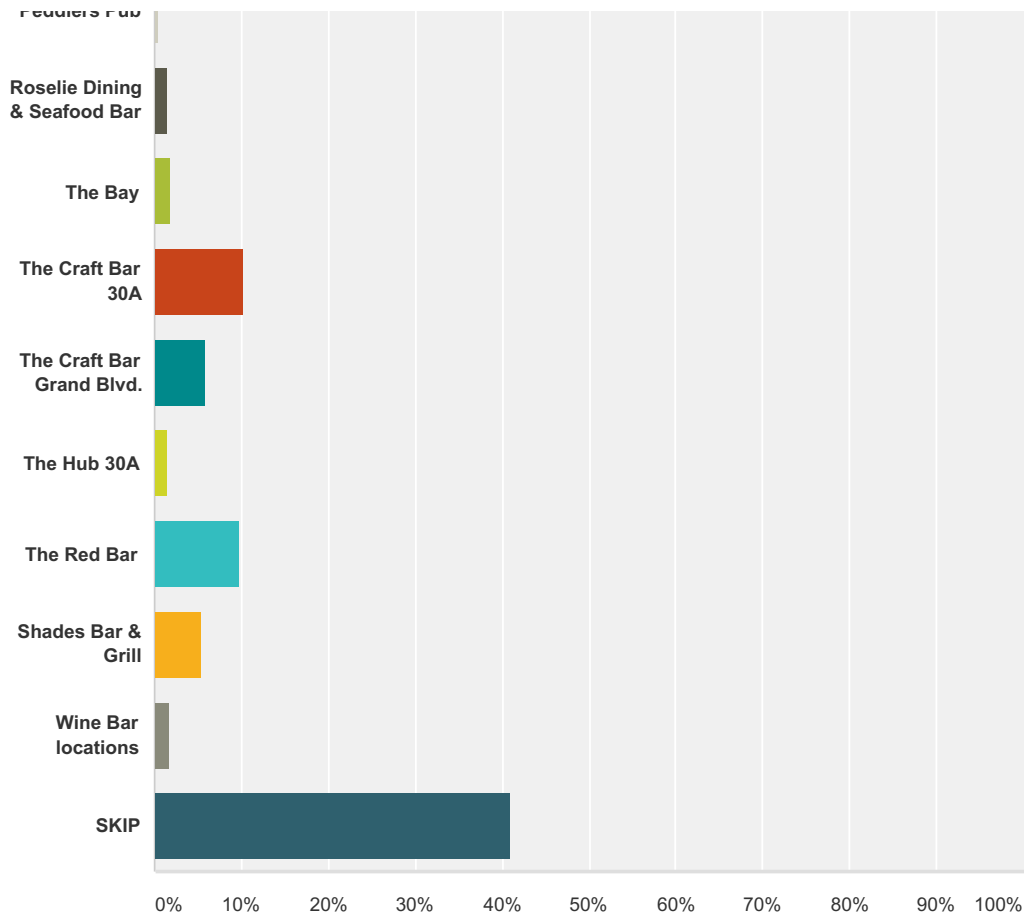

2017 Perfect in South Walton Awards Voting

Answer Choices	Responses
30A Growler Garage	9.96% 757
723 Whiskey Bravo	1.83% 139
Buster's Oyster Bar & Grill	0.54% 41
Calypso Cafe	0.26% 20
Graffiti & Funky Blues Shack	0.87% 66
Grayton Beer Tap Room	13.78% 1,048
Grimaldi's Pizza	0.66% 50
Havana Beach Bar & Grill	2.30% 175
Idyll Hounds Brewing Company	3.18% 242
John Wehner's Village Door	0.34% 26
La Cocina	0.66% 50
Local Catch	1.70% 129
Marina Bar & Grill	0.89% 68
Modica Market	3.77% 287
NEAT	1.62% 123