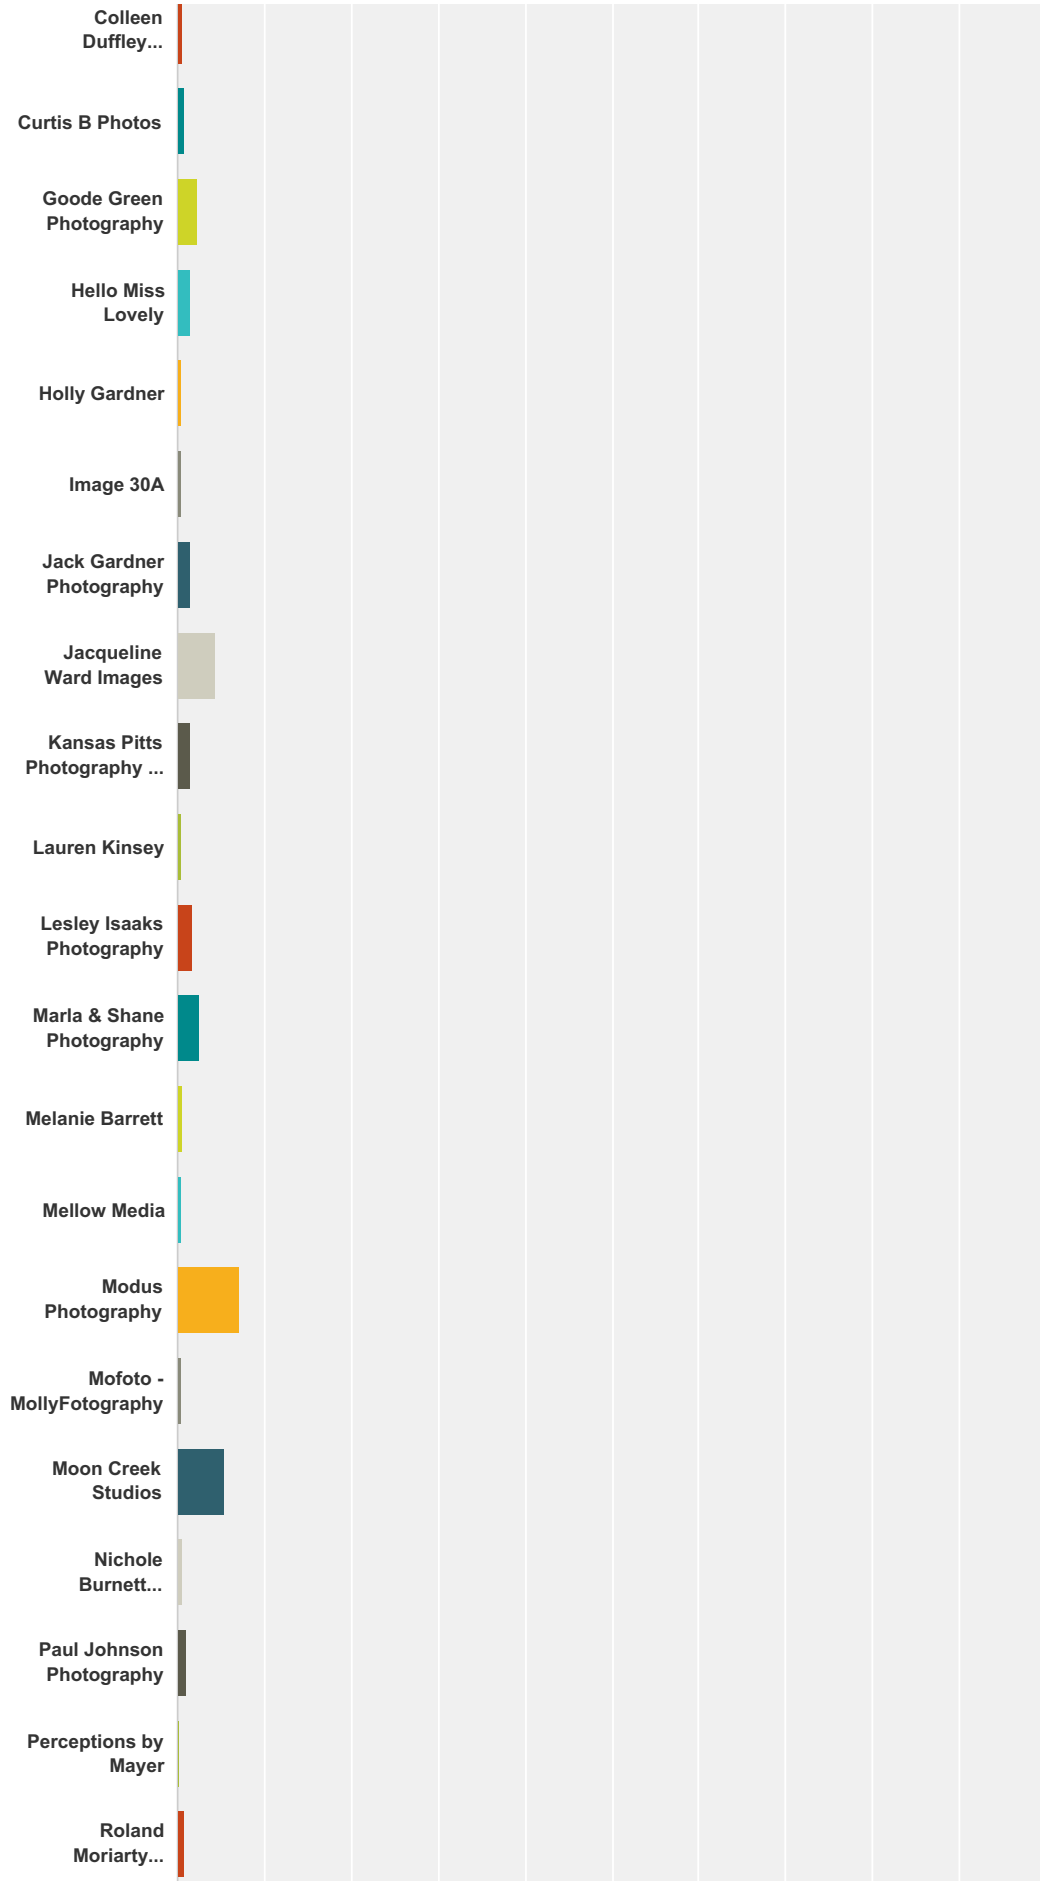

# 2017 Perfect in South Walton Awards Voting