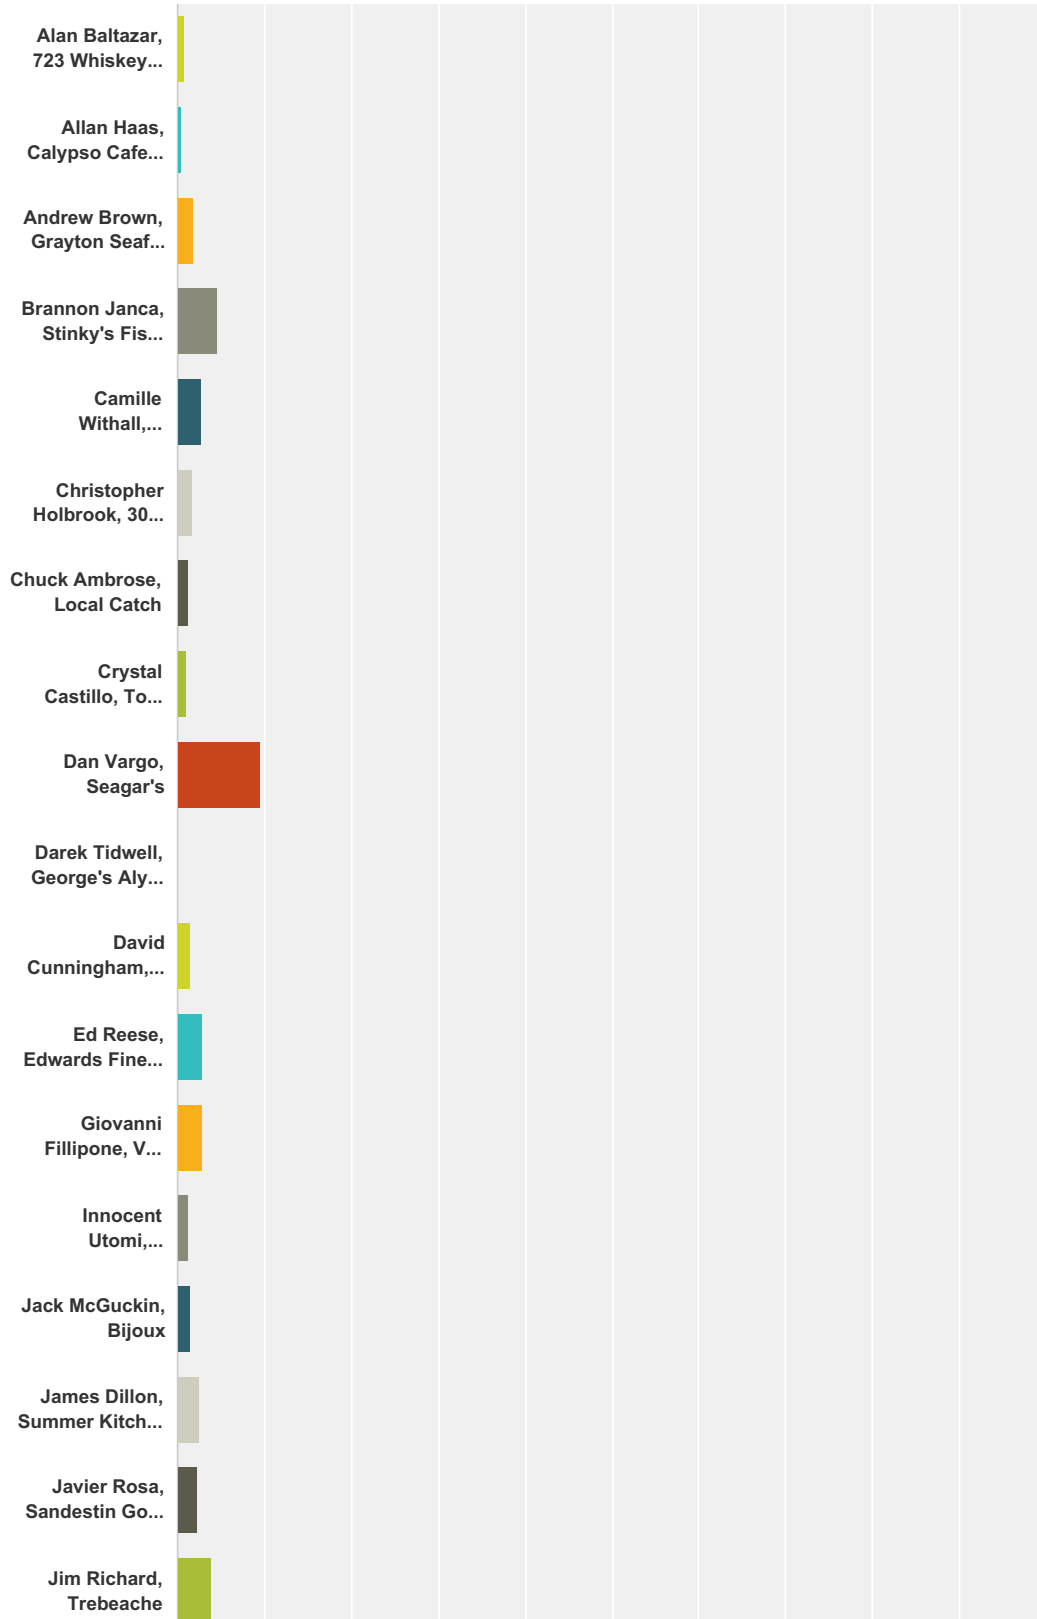

Other (please specify)	5.36%	388
Total Respondents: 7,235		

Q4 Best Chef

Answered: 7,603 Skipped: 725