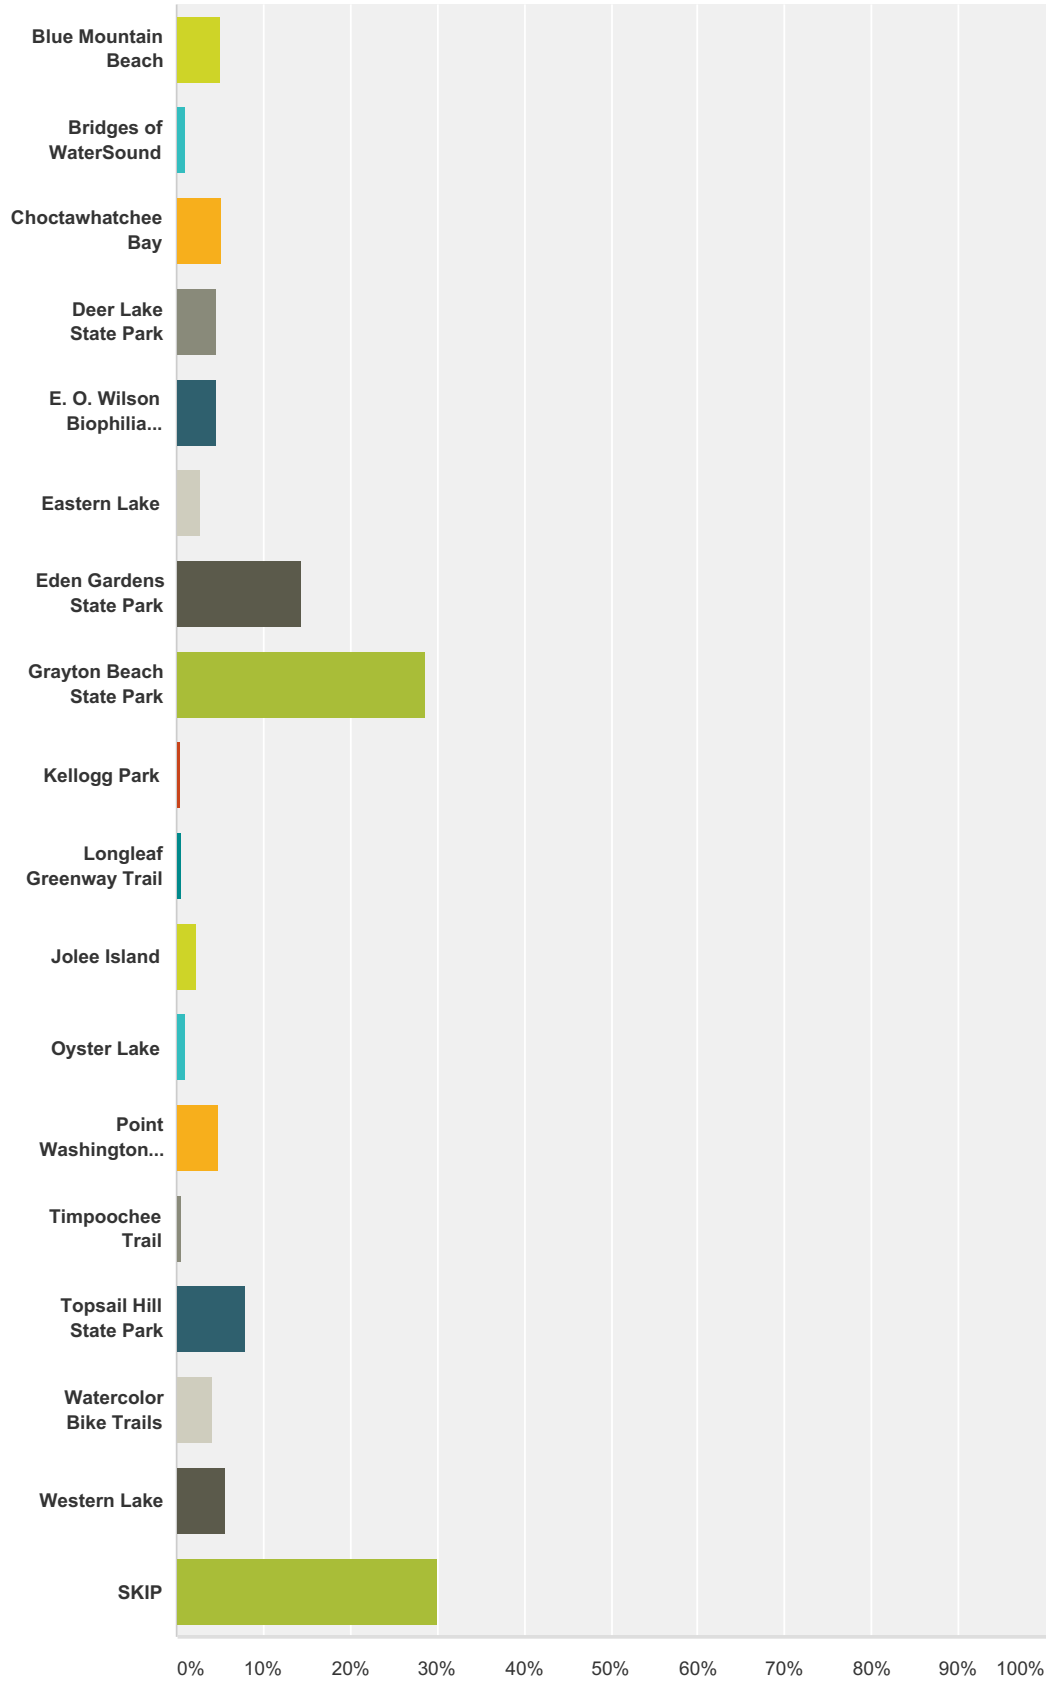

2017 Perfect in South Walton Awards Voting

Answer Choices	Responses
Blue Mountain Beach	5.02% 369