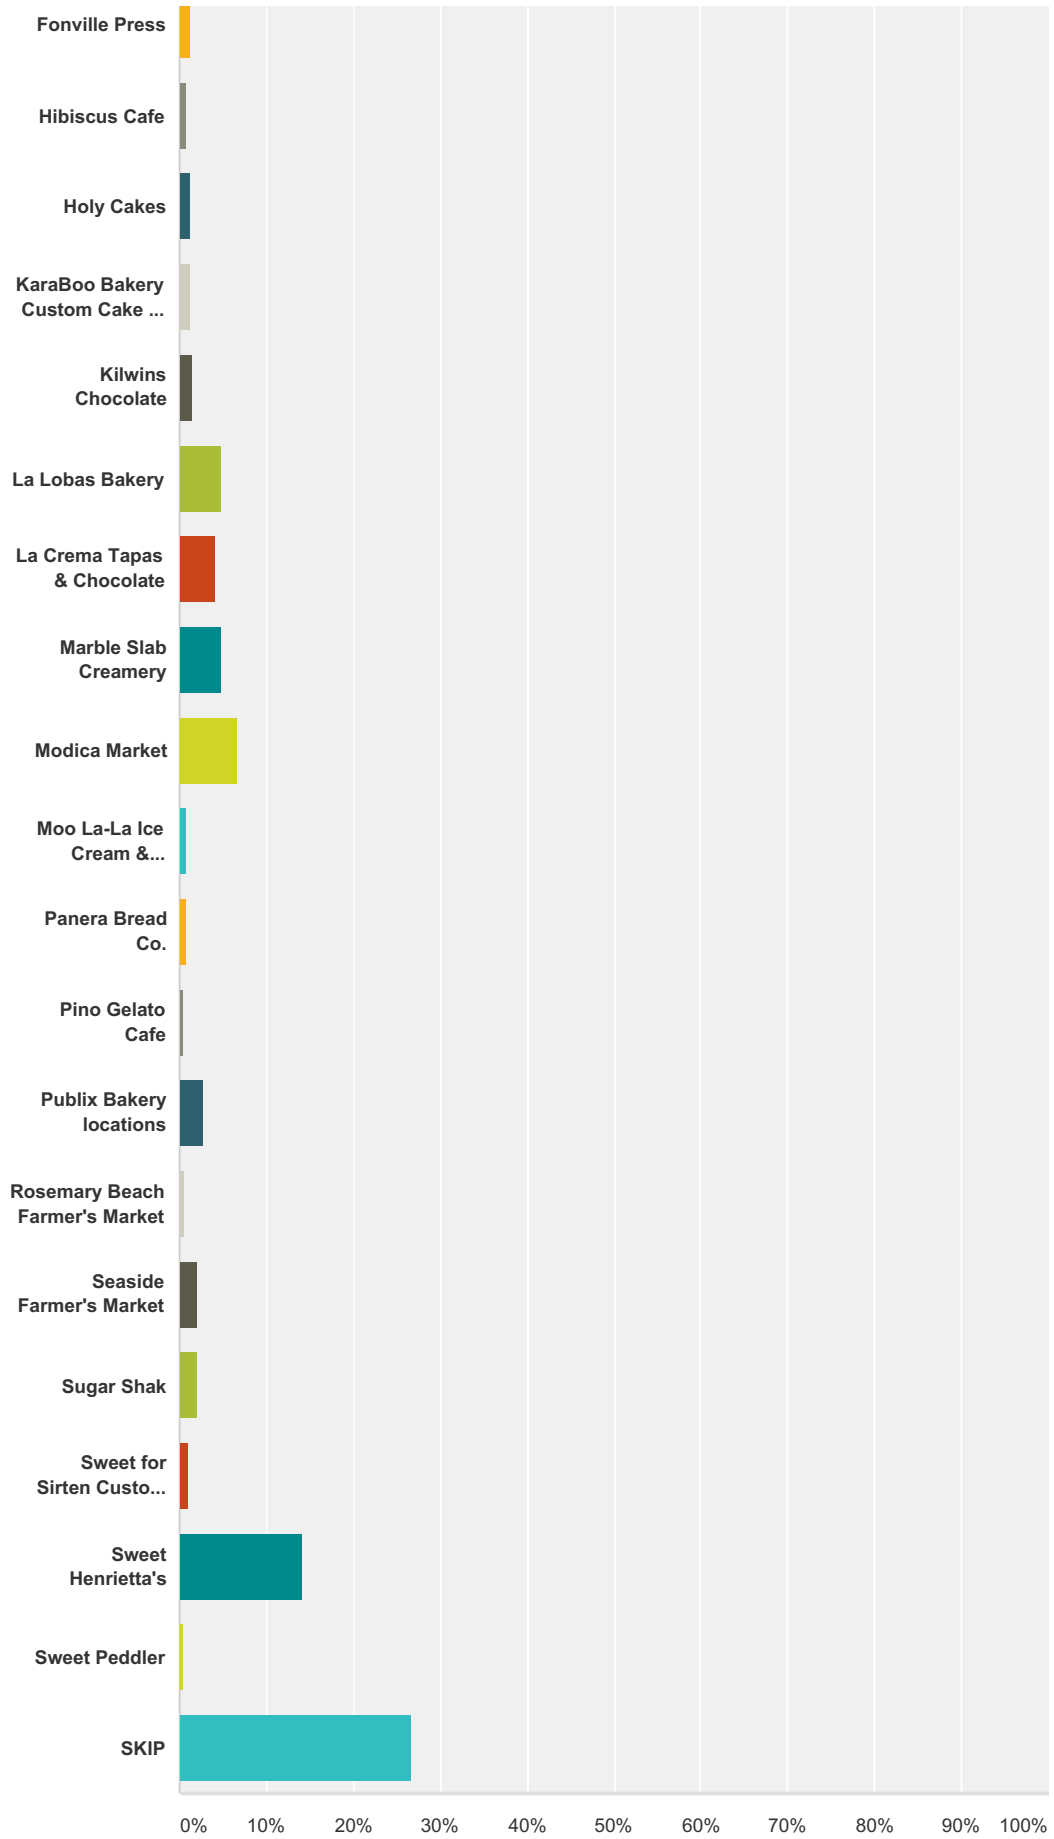

2017 Perfect in South Walton Awards Voting