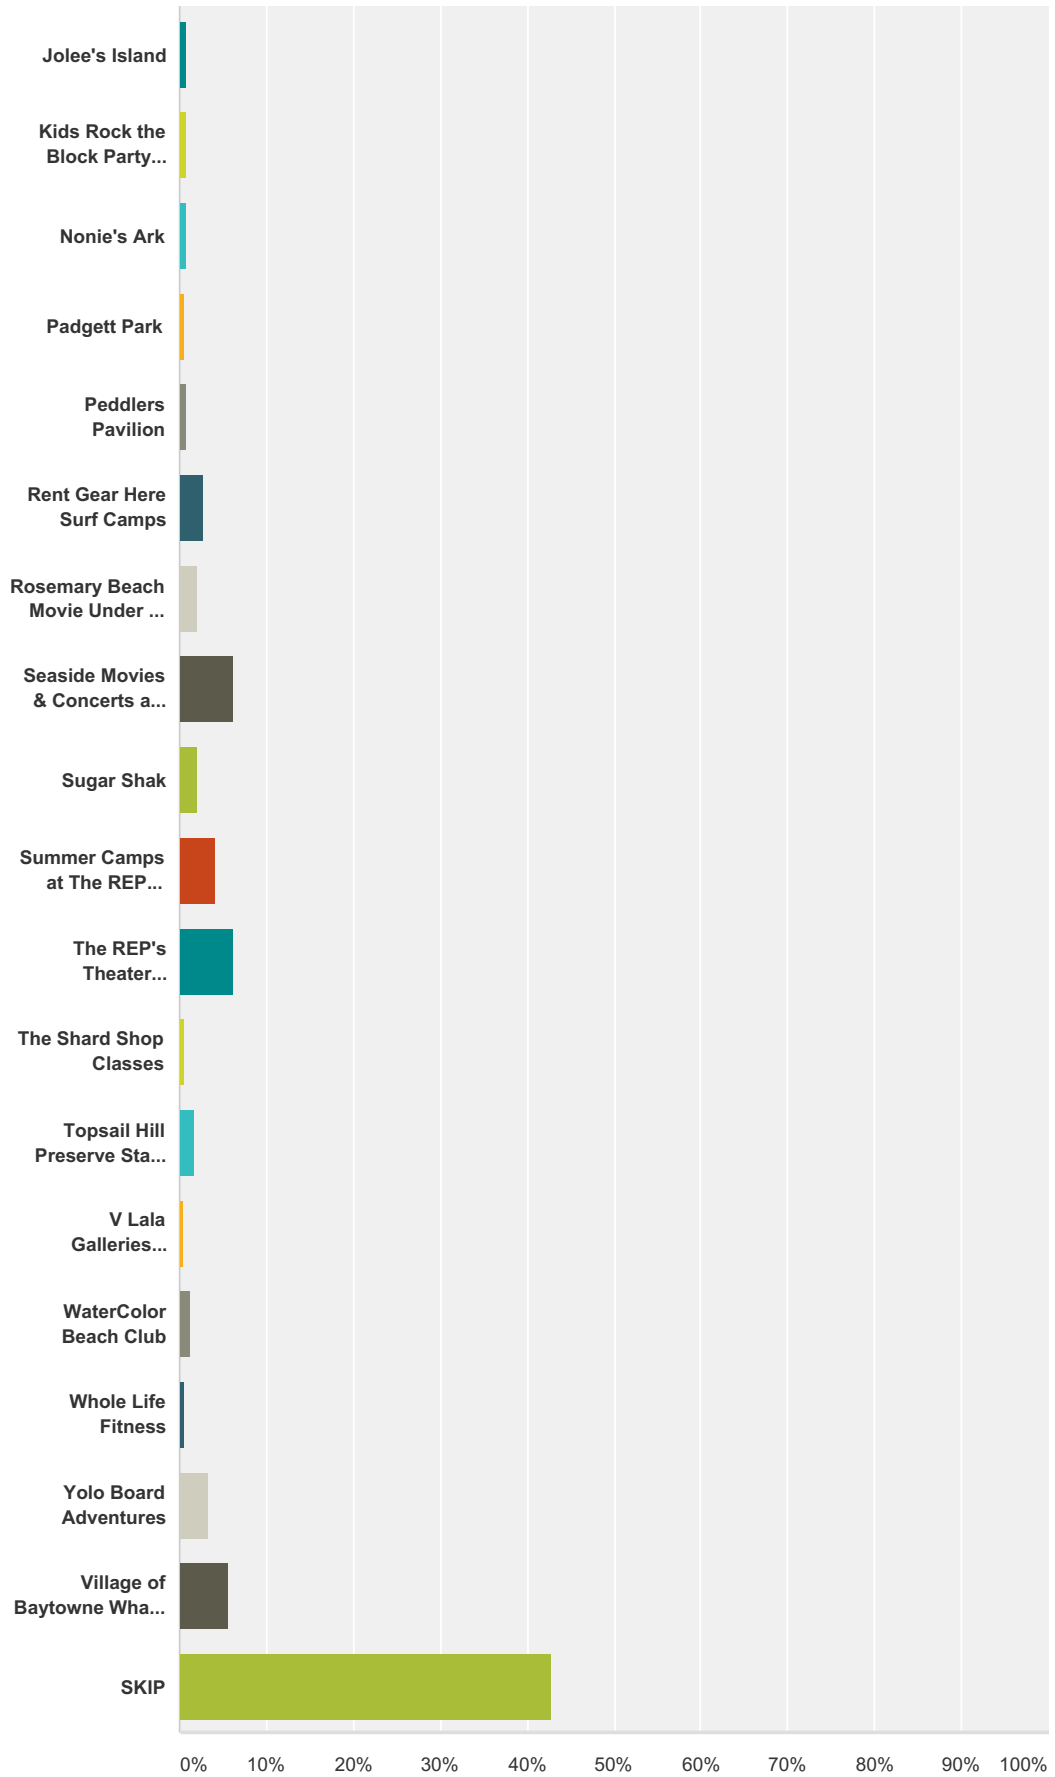

2017 Perfect in South Walton Awards Voting