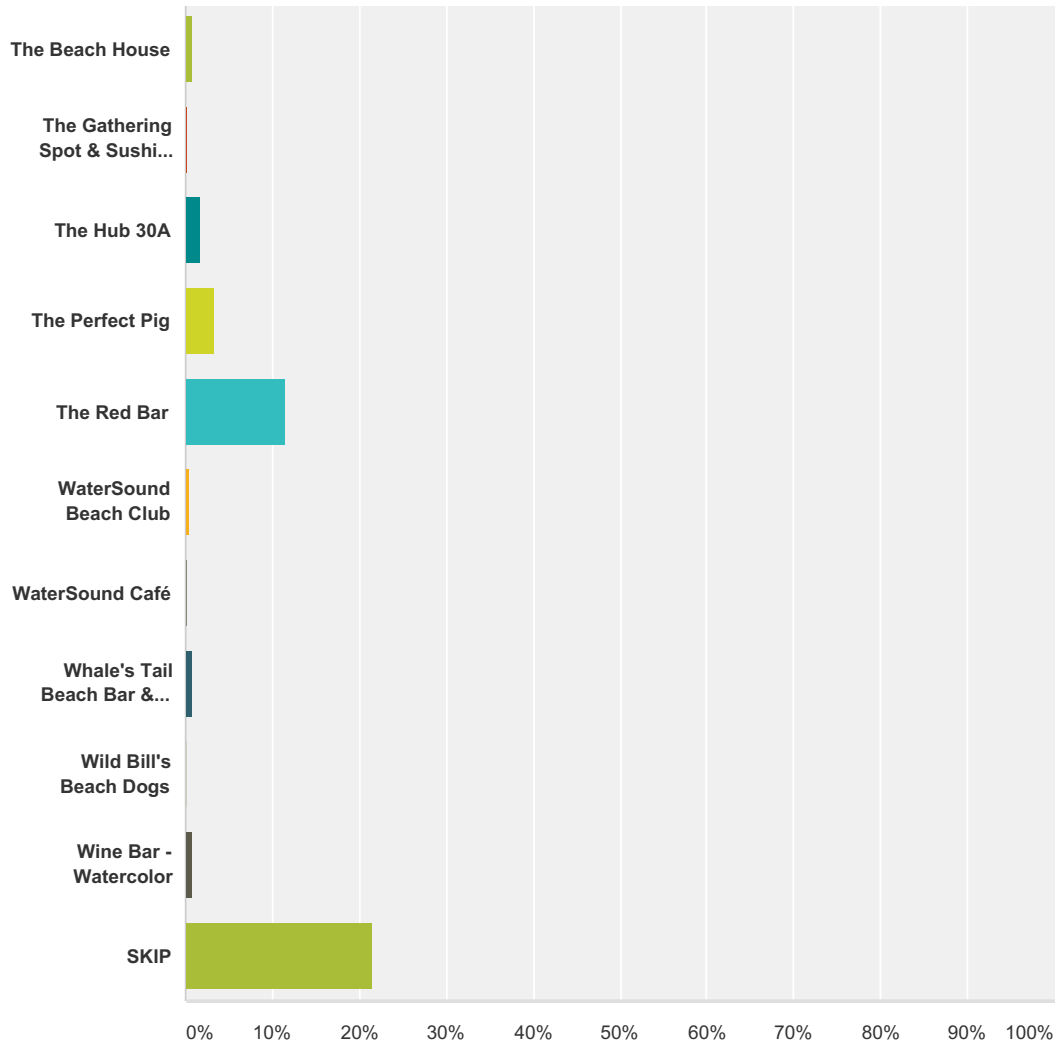

2017 Perfect in South Walton Awards Voting

Answer Choices	Responses
Angelina's	0.89% 68
Another Broken Egg	2.29% 174
Acme Ice House	1.12% 85
Barbacoa Mexican Grill	0.64% 49
Barefoot BBQ	2.37% 180
98 Bar B Que	2.22% 169
Bruno's Pizza	2.31% 176
Bud & Alley's Pizza Bar	2.88% 219
Bud & Alley's Taco Bar	3.58% 272
Cafe Thirty-A	1.88% 143
Calypso Cafe	0.28% 21
Chanticleer Eatery	11.31% 860