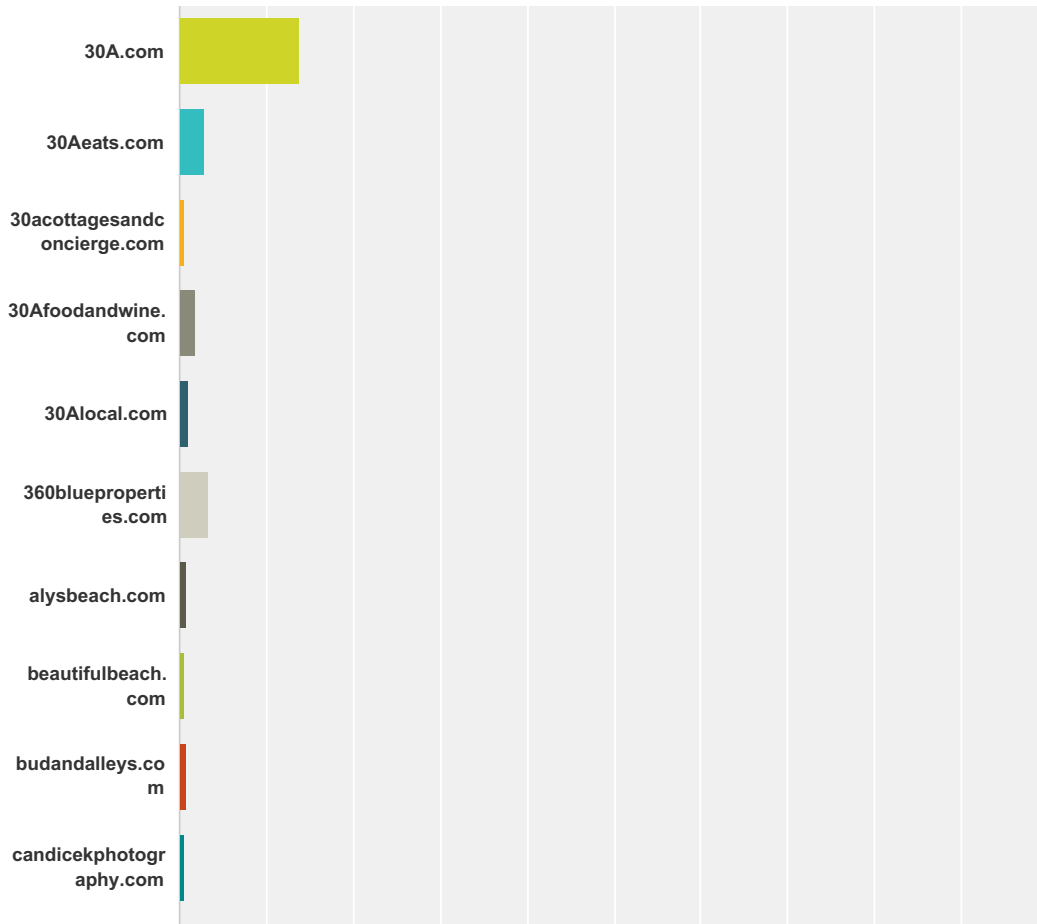

2017 Perfect in South Walton Awards Voting

@pizzabythesea Instagram	1.02%	72
Profitt PR Facebook	2.02%	142
Rosalie Dining & Seafood Bar Facebook	1.24%	87
@rosemary_beachfl Instagram	0.87%	61
@saltair30A Instagram	0.41%	29
Sandestin Golf and Beach Resort Facebook	2.16%	152
@silversandspo Instagram	0.34%	24
@sowalbeaches Instagram	2.85%	200
@thecraftbarfl Instagram	0.34%	24
Walton County Sheriff's Office (WCSO) Twitter	3.77%	265
WaltonOutdoors.com Facebook	3.54%	249
@willowboutique Instagram	1.49%	105
@yoloboard Instagram	0.88%	62
SKIP	44.11%	3,099
Total Respondents: 7,026		

Q47 Best Local Business Website

Answered: 7,026 Skipped: 1,302