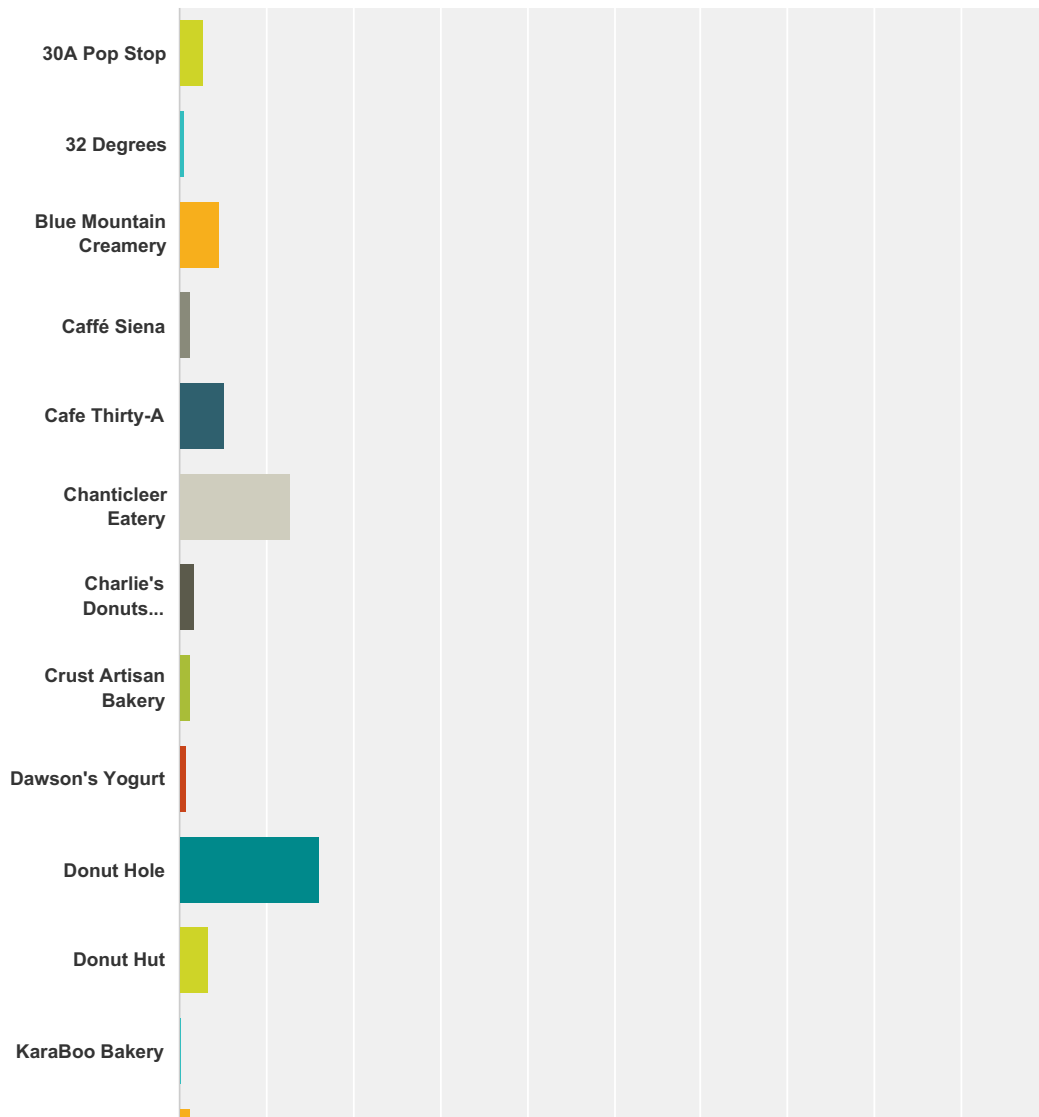

2017 Perfect in South Walton Awards Voting

Summer Kitchen	2.35%	179
Sunset Bay Cafe	1.13%	86
The Bay	4.13%	314
The Beach House	0.82%	62
The Craft Bar locations	1.34%	102
The Whale's Tail Beach Bar & Grill	0.66%	50
Trebeache	0.64%	49
VKI Japanese Steakhouse & Sushi Bar	0.43%	33
Wine Bar - Watercolor	1.18%	90
SKIP	20.81%	1,582
Total Respondents: 7,603		

Q11 Best Bakery/Dessert Shop

Answered: 7,603   Skipped: 725