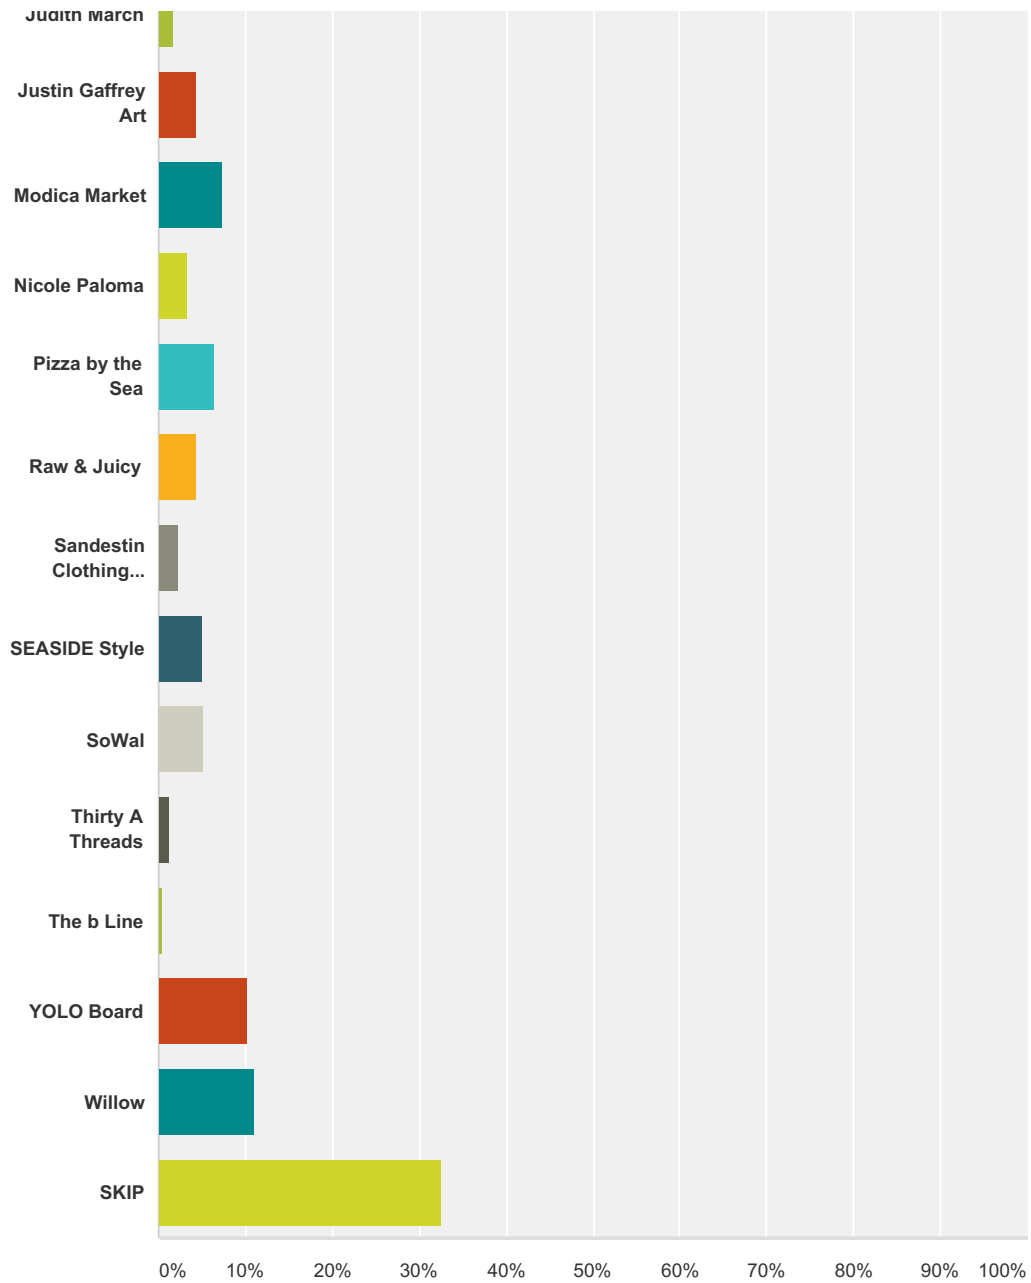

2017 Perfect in South Walton Awards Voting

Answer Choices	Responses	Count
30A Beach Girl	3.40%	247
30A Company	13.50%	981
Abode	0.59%	43
Allison Craft Designs	2.22%	161
Blessings in Disguise	3.15%	229
Beau Interiors	11.12%	808
Coastal Road	1.50%	109
Judith March	1.76%	128
Justin Gaffrey Art	4.39%	319