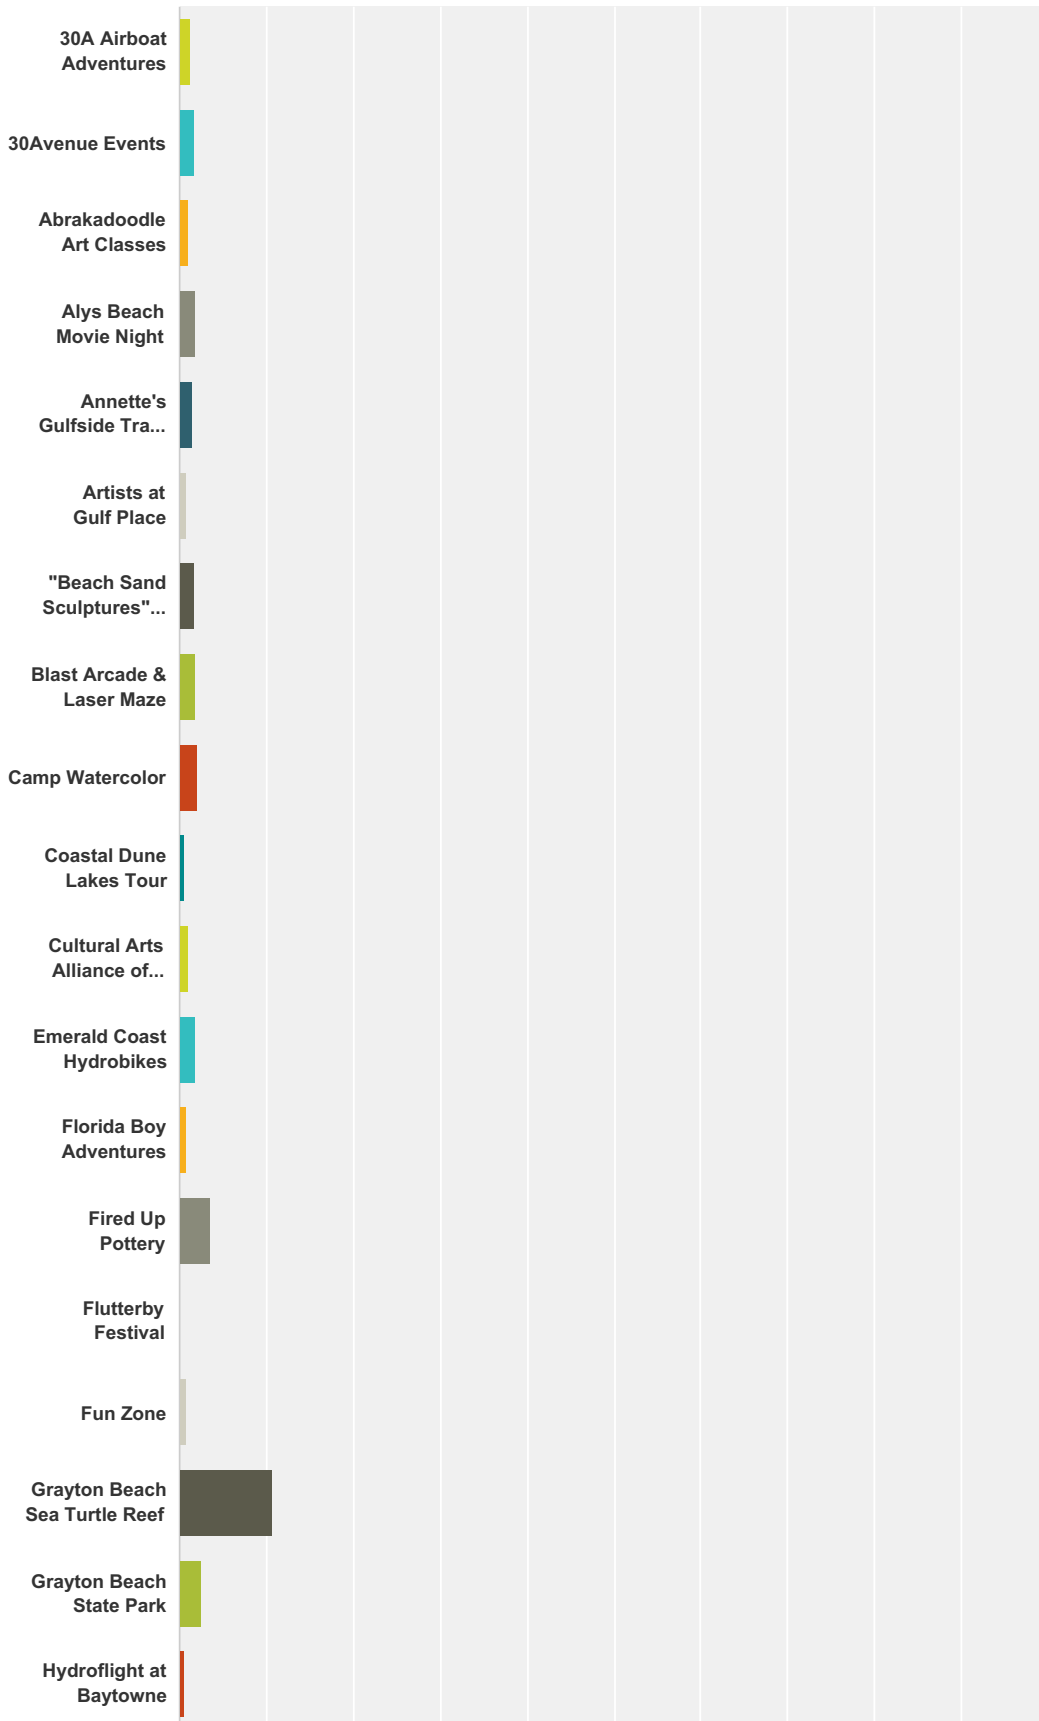

Q19 Best Kids Attraction

Answered: 7,463 Skipped: 865