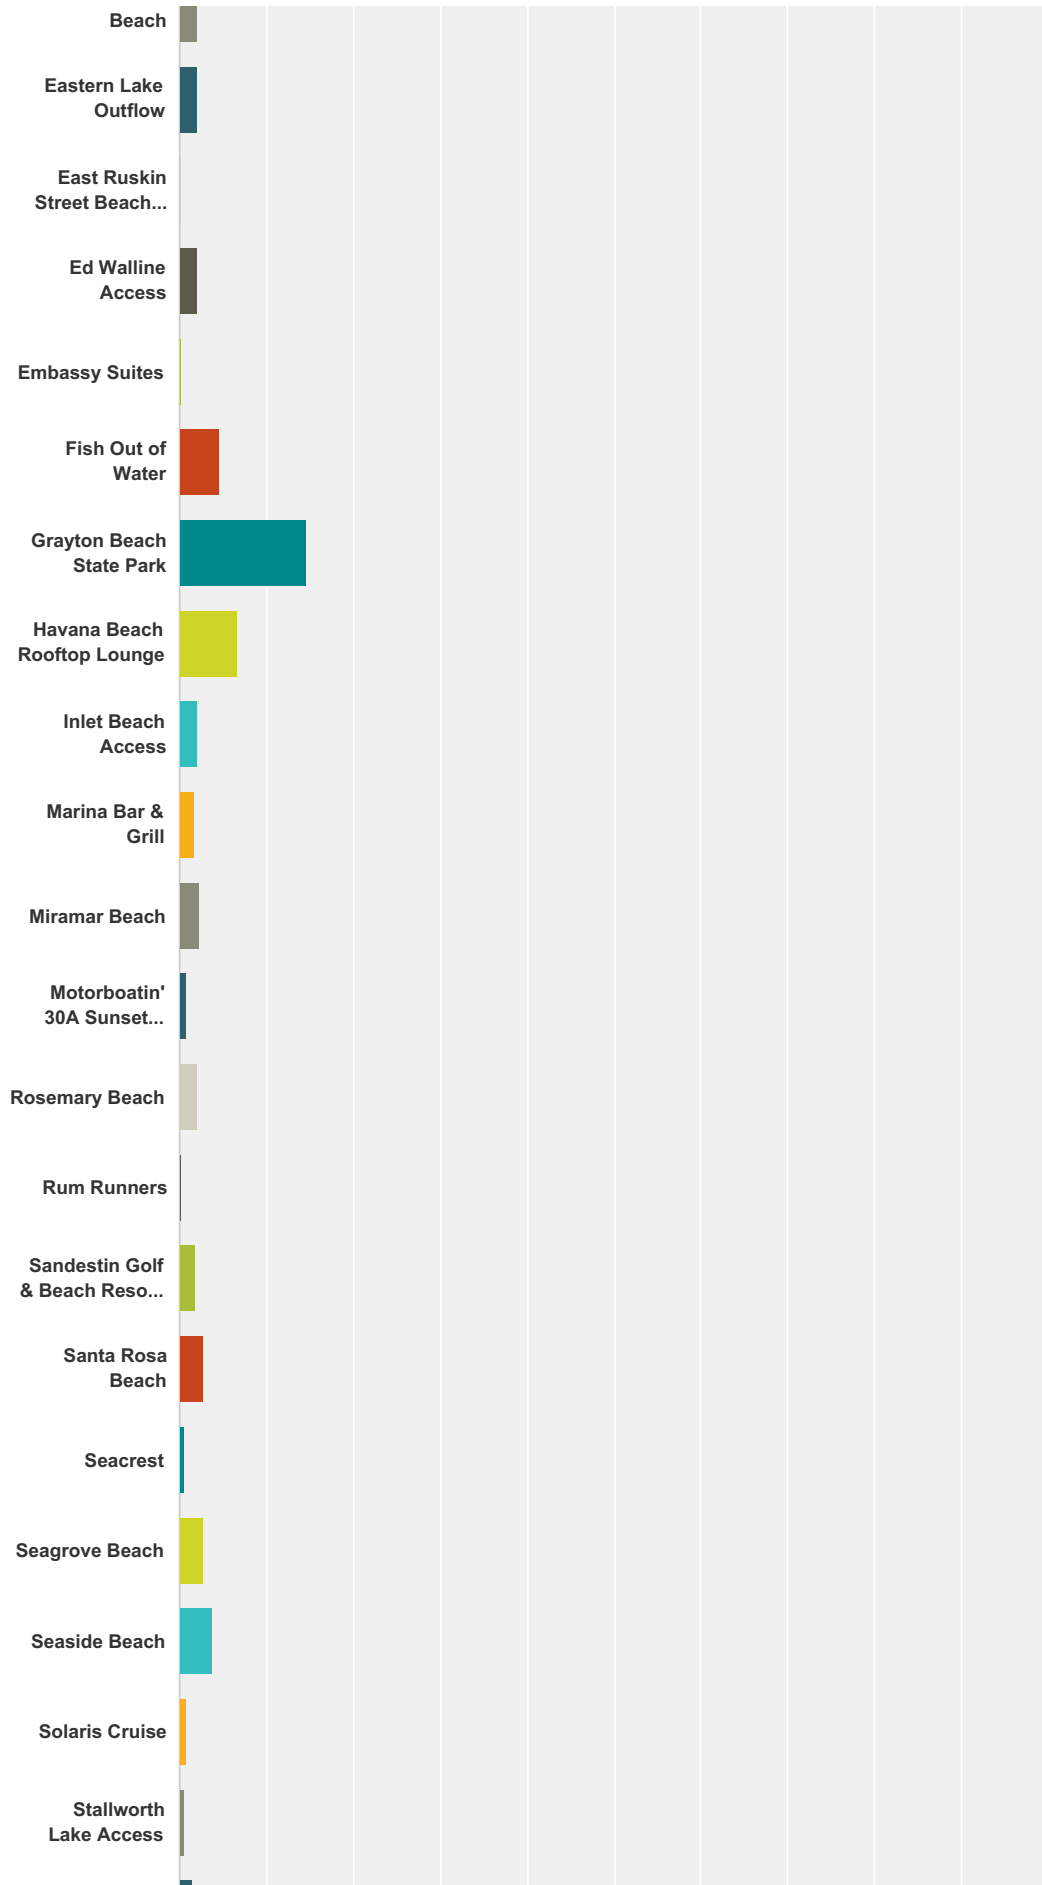

2017 Perfect in South Walton Awards Voting