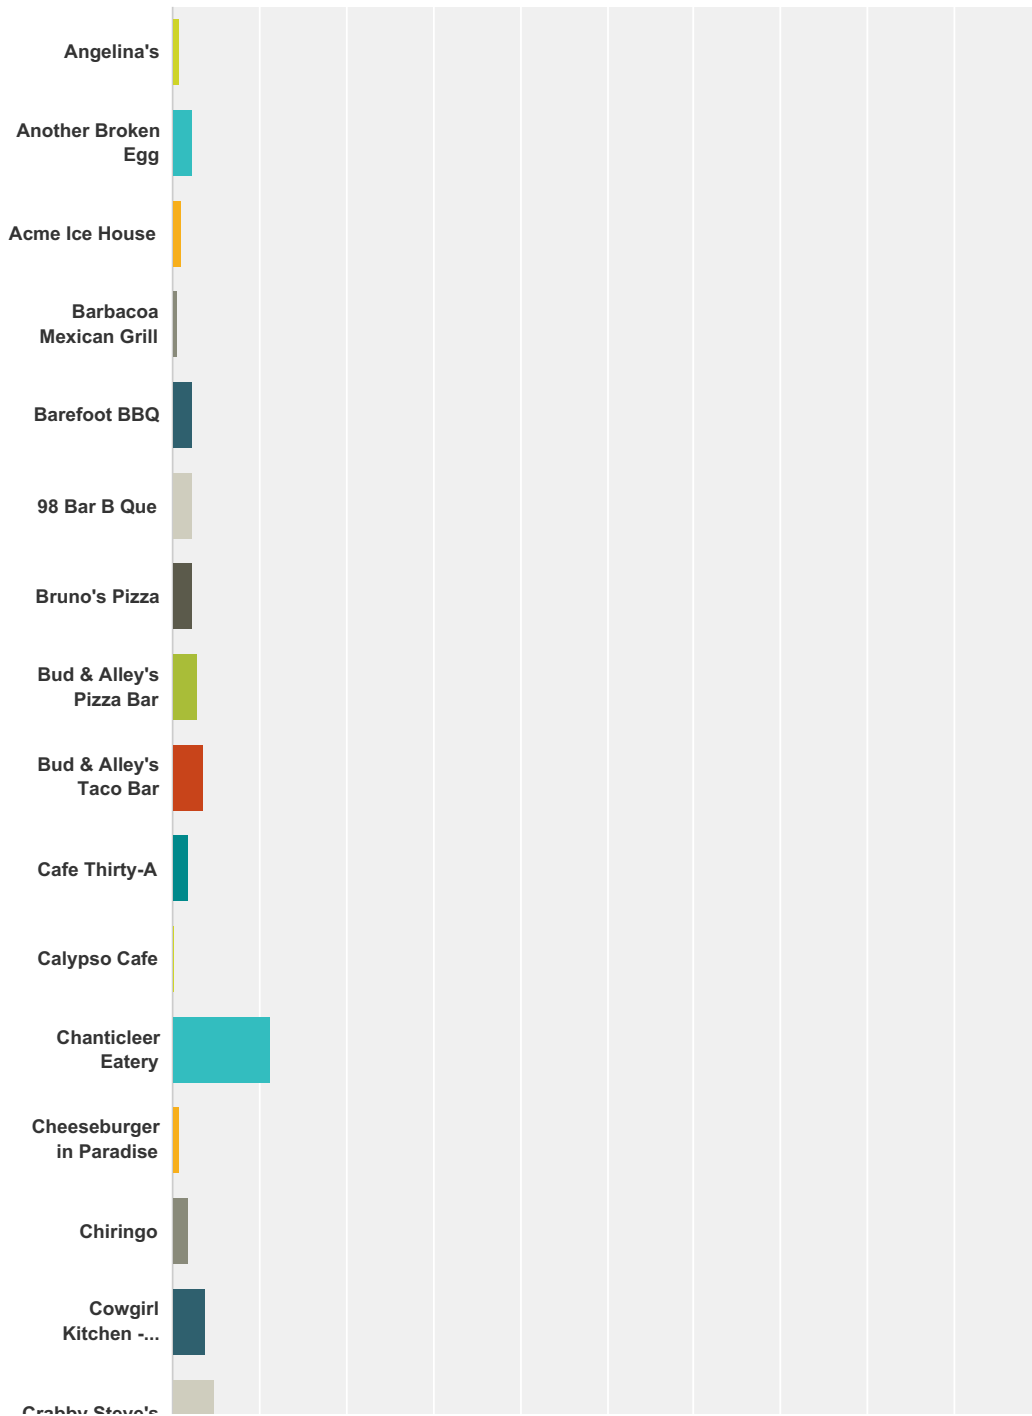

2017 Perfect in South Walton Awards Voting

WaterSound Beach Club	0.26%	20
723 Whisky Bravo	1.33%	101
Wild Olives	1.28%	97
The Wine Bar locations	5.48%	417
SKIP	38.06%	2,894
Total Respondents: 7,603		

Q8 Best Flip-Flop Cuisine

Answered: 7,603 Skipped: 725