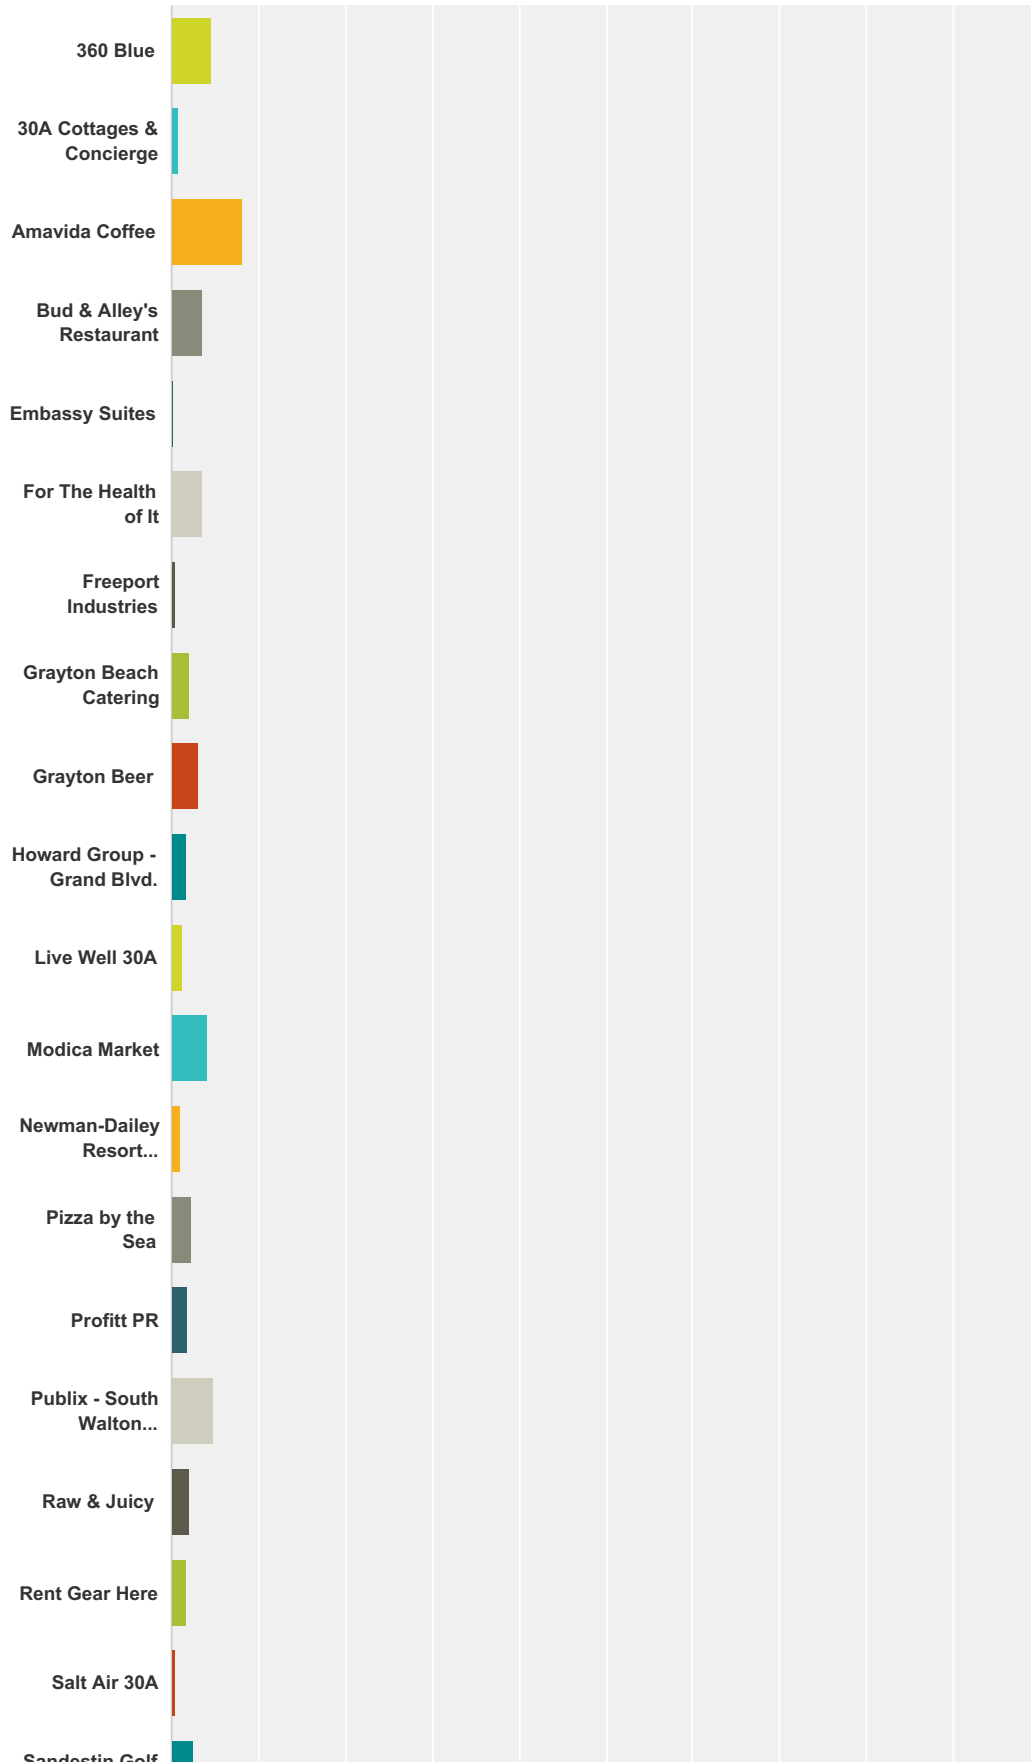

Being Sustainable)

Answered: 7,026 Skipped: 1,302