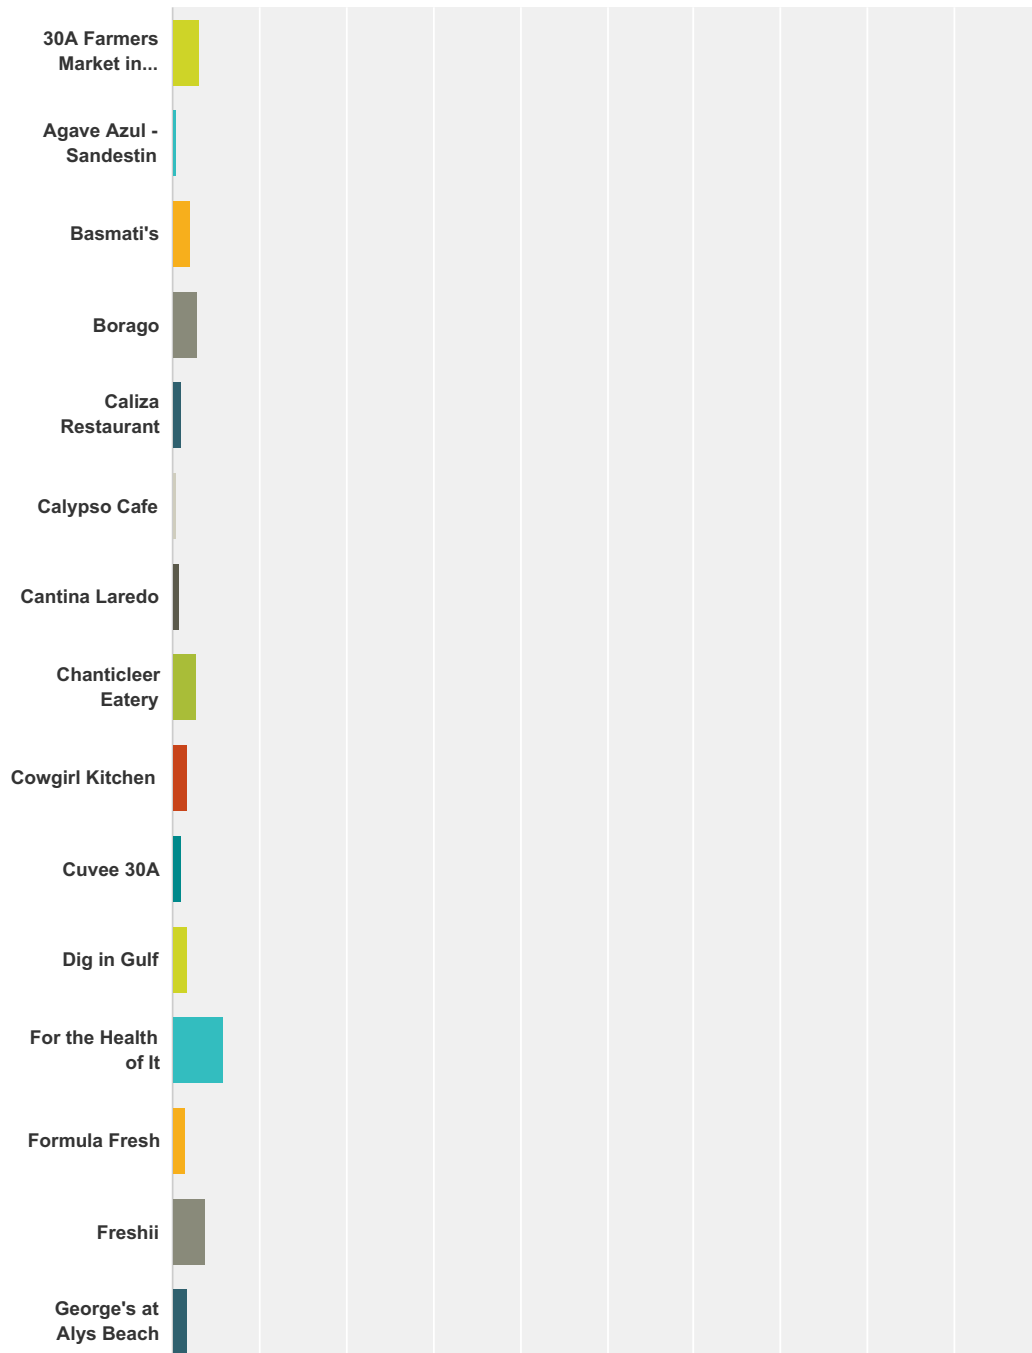

2017 Perfect in South Walton Awards Voting

Publix locations	5.42%	412
Raw & Juicy	4.75%	361
Seaside Farmer's Market	13.28%	1,010
Twin Oaks Farm	7.26%	552
WaterColor Farmer's Market	2.22%	169
SKIP	36.29%	2,759
Total Respondents: 7,603		

Q14 Best Vegetarian Options

Answered: 7,603 Skipped: 725