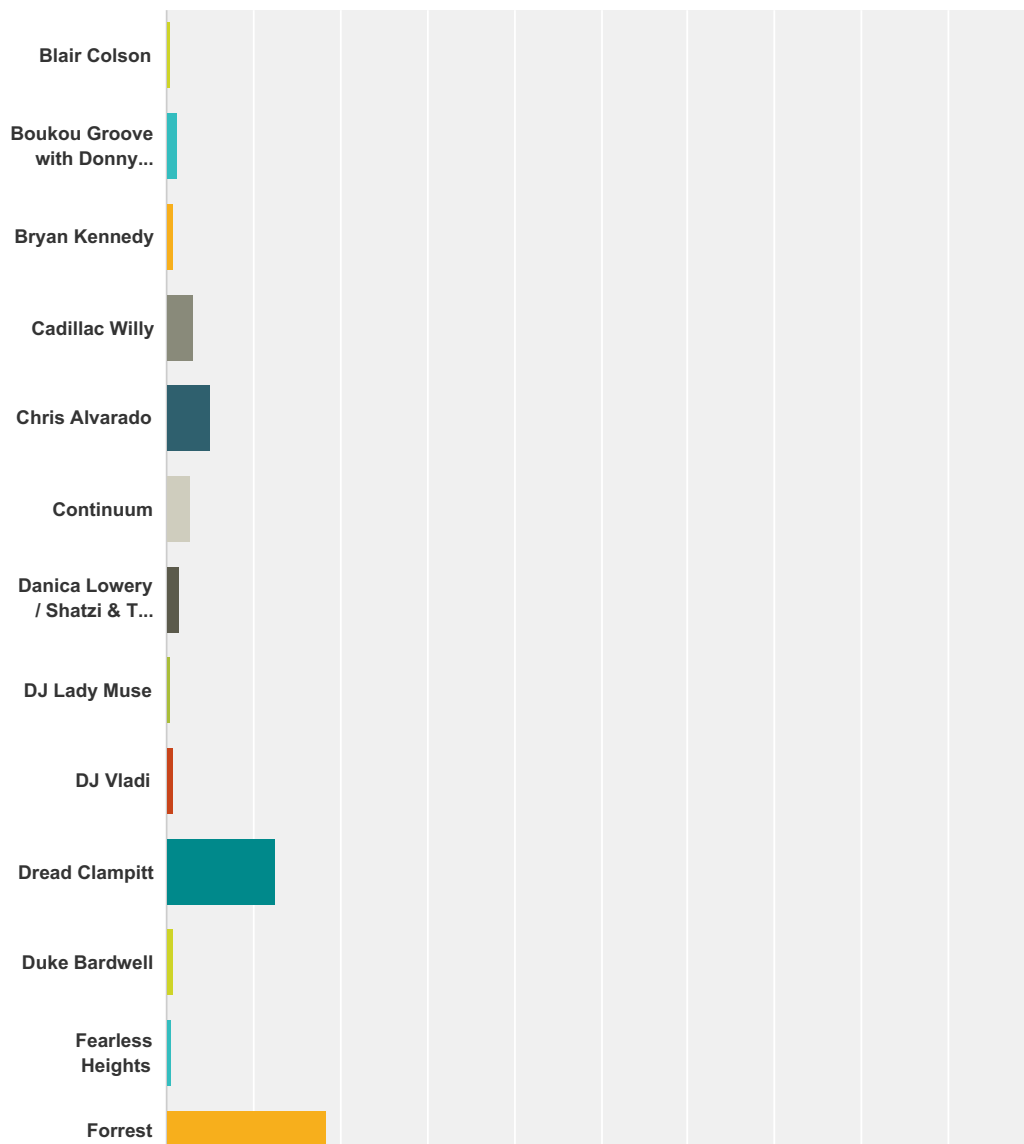

2017 Perfect in South Walton Awards Voting

Peddlers Pub	0.45%	34
Roselie Dining & Seafood Bar	1.41%	107
The Bay	1.97%	150
The Craft Bar 30A	10.31%	784
The Craft Bar Grand Blvd.	5.87%	446
The Hub 30A	1.37%	104
The Red Bar	9.73%	740
Shades Bar & Grill	5.48%	417
Wine Bar locations	1.63%	124
SKIP	40.90%	3,110
Total Respondents: 7,603		

Q16 Best Local Musician/Band/DJ

Answered: 7,463 Skipped: 865