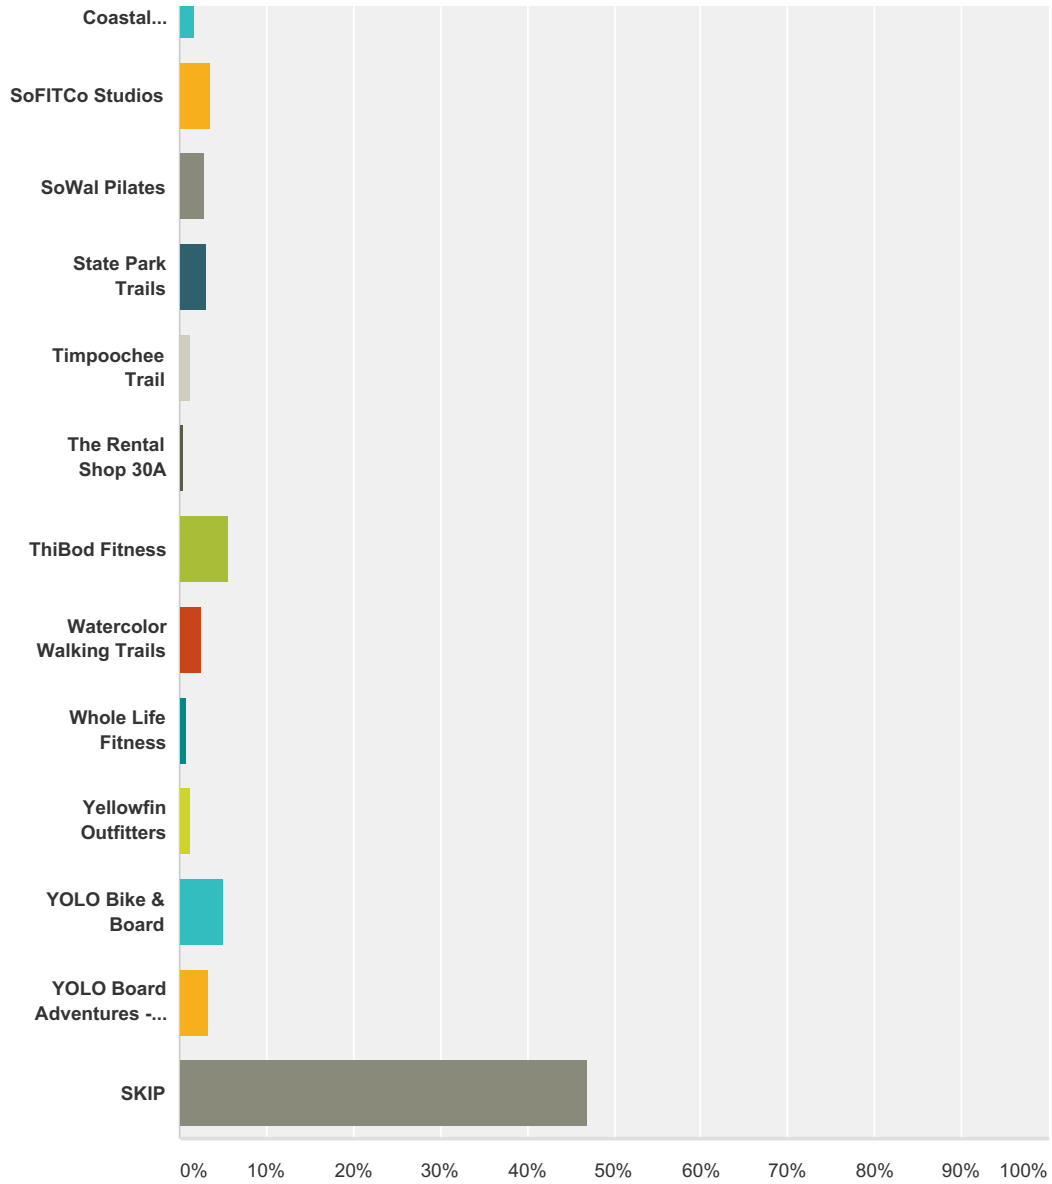

2017 Perfect in South Walton Awards Voting

Answer Choices	Responses
30A Bike Trails	6.85% 503
360 Blue Experiences	2.89% 212
Balance Studio	1.73% 127
Baytowne Adventure Zone	0.91% 67
BeachFit Studio	1.95% 143
Blueprint Health Studio 30A	0.49% 36
Boathouse Paddle Club - Watercolor	0.90% 66
CoreFit 30A Gym	1.32% 97
Crossfit Santa Rosa Beach	0.82% 60
Emerald Coast Hydrobikes	2.56% 188