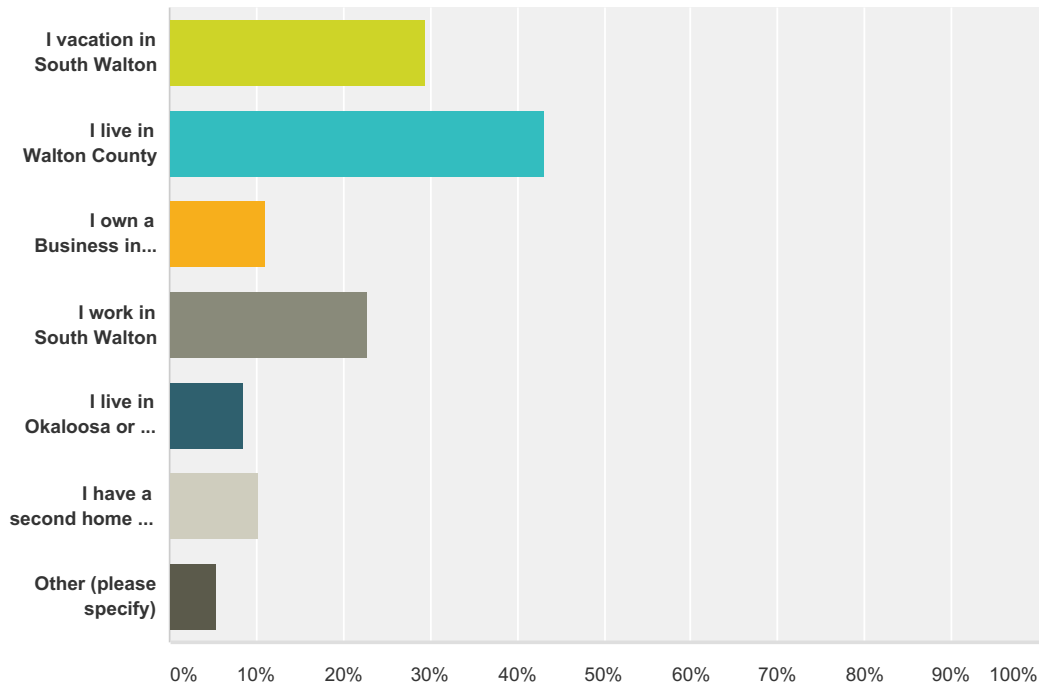

Q1 About You (optional)

Answered: 3,849 Skipped: 4,479

Answer Choices	Responses
Name	88.54% 3,408
City/Town	74.88% 2,882
State/Province	78.77% 3,032

Q2 Zip Code (required)

Answered: 8,328 Skipped: 0

Q3 How You Experience South Walton (optional)

Answered: 7,235 Skipped: 1,093

Answer Choices	Responses
I vacation in South Walton	29.40% 2,127
I live in Walton County	43.21% 3,126
I own a Business in Walton County	11.04% 799
I work in South Walton	22.79% 1,649
I live in Okaloosa or Bay County	8.57% 620
I have a second home in South Walton	10.15% 734