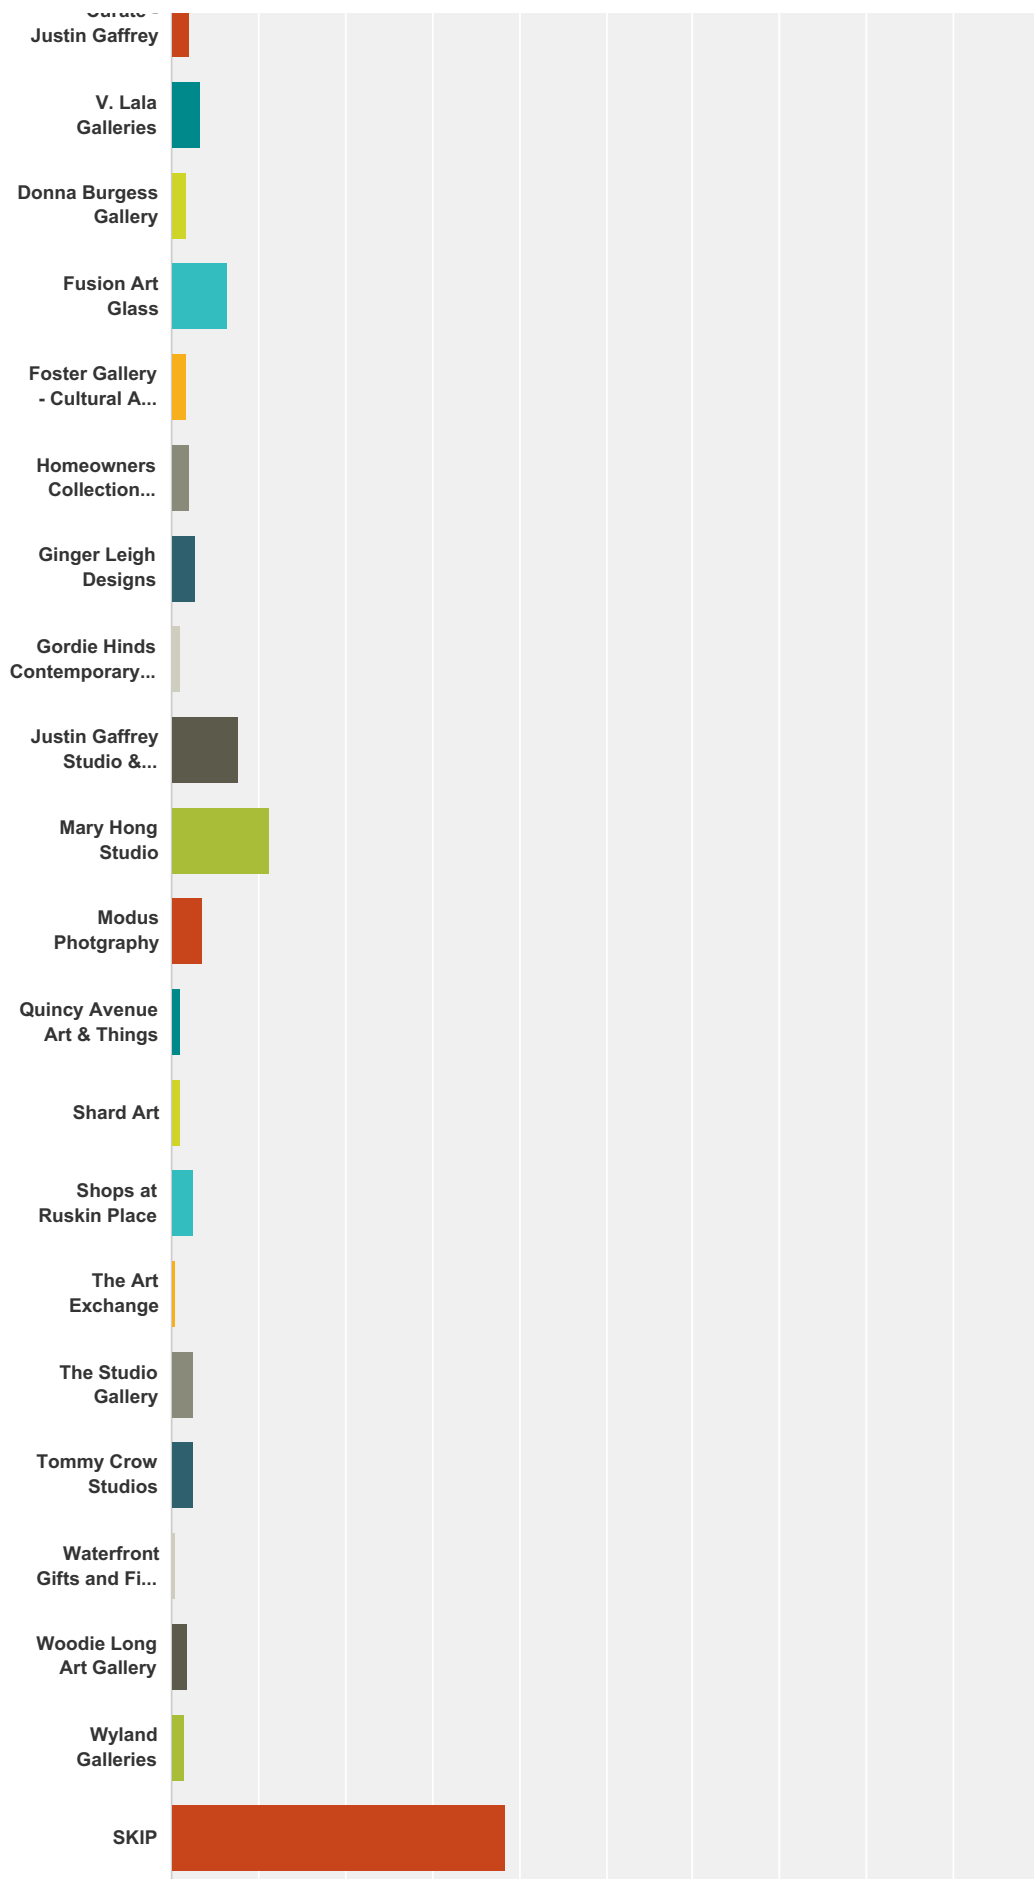

2017 Perfect in South Walton Awards Voting