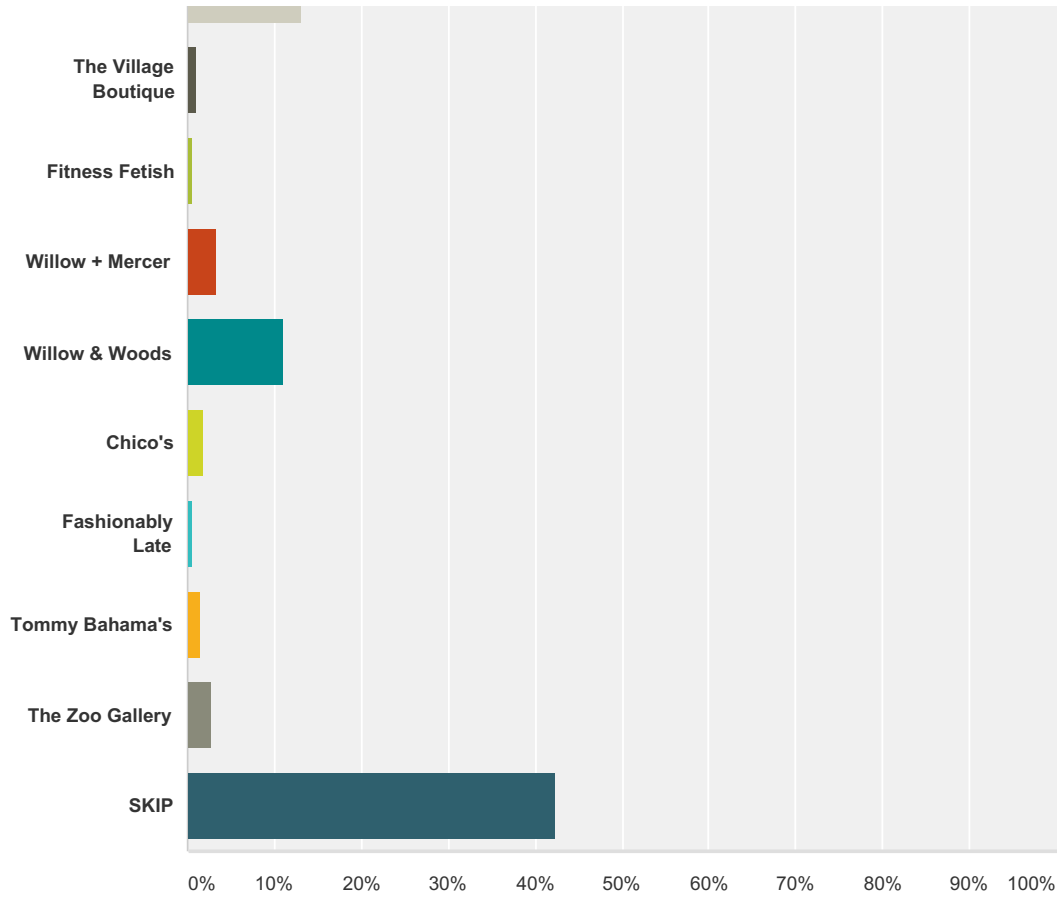

2017 Perfect in South Walton Awards Voting

Answer Choices	Responses	Count
Barefoot Princess at Baytowne Wharf	1.62%	118
Affinity Boutique	1.44%	105
Albert F.'s	1.47%	107
Altar'd State	1.94%	141
Alys Shoppe	2.04%	148
Anne Hartley's Alys Beach	2.50%	182
Boca Boutique & Galeri	1.00%	73
Chico's at Grand Blvd.	0.00%	0
Coco's by M Cline at Grand Blvd.	0.84%	61
Déjà Vu Seaside	3.11%	226
Fab'rik	1.36%	99
Hissyfits Boutique	0.65%	47
ISHI?	0.33%	24
Island Clothiers at Baytowne Wharf	1.49%	108
Jewel Toffier	1.00%	73
KiKi Risa	1.20%	87