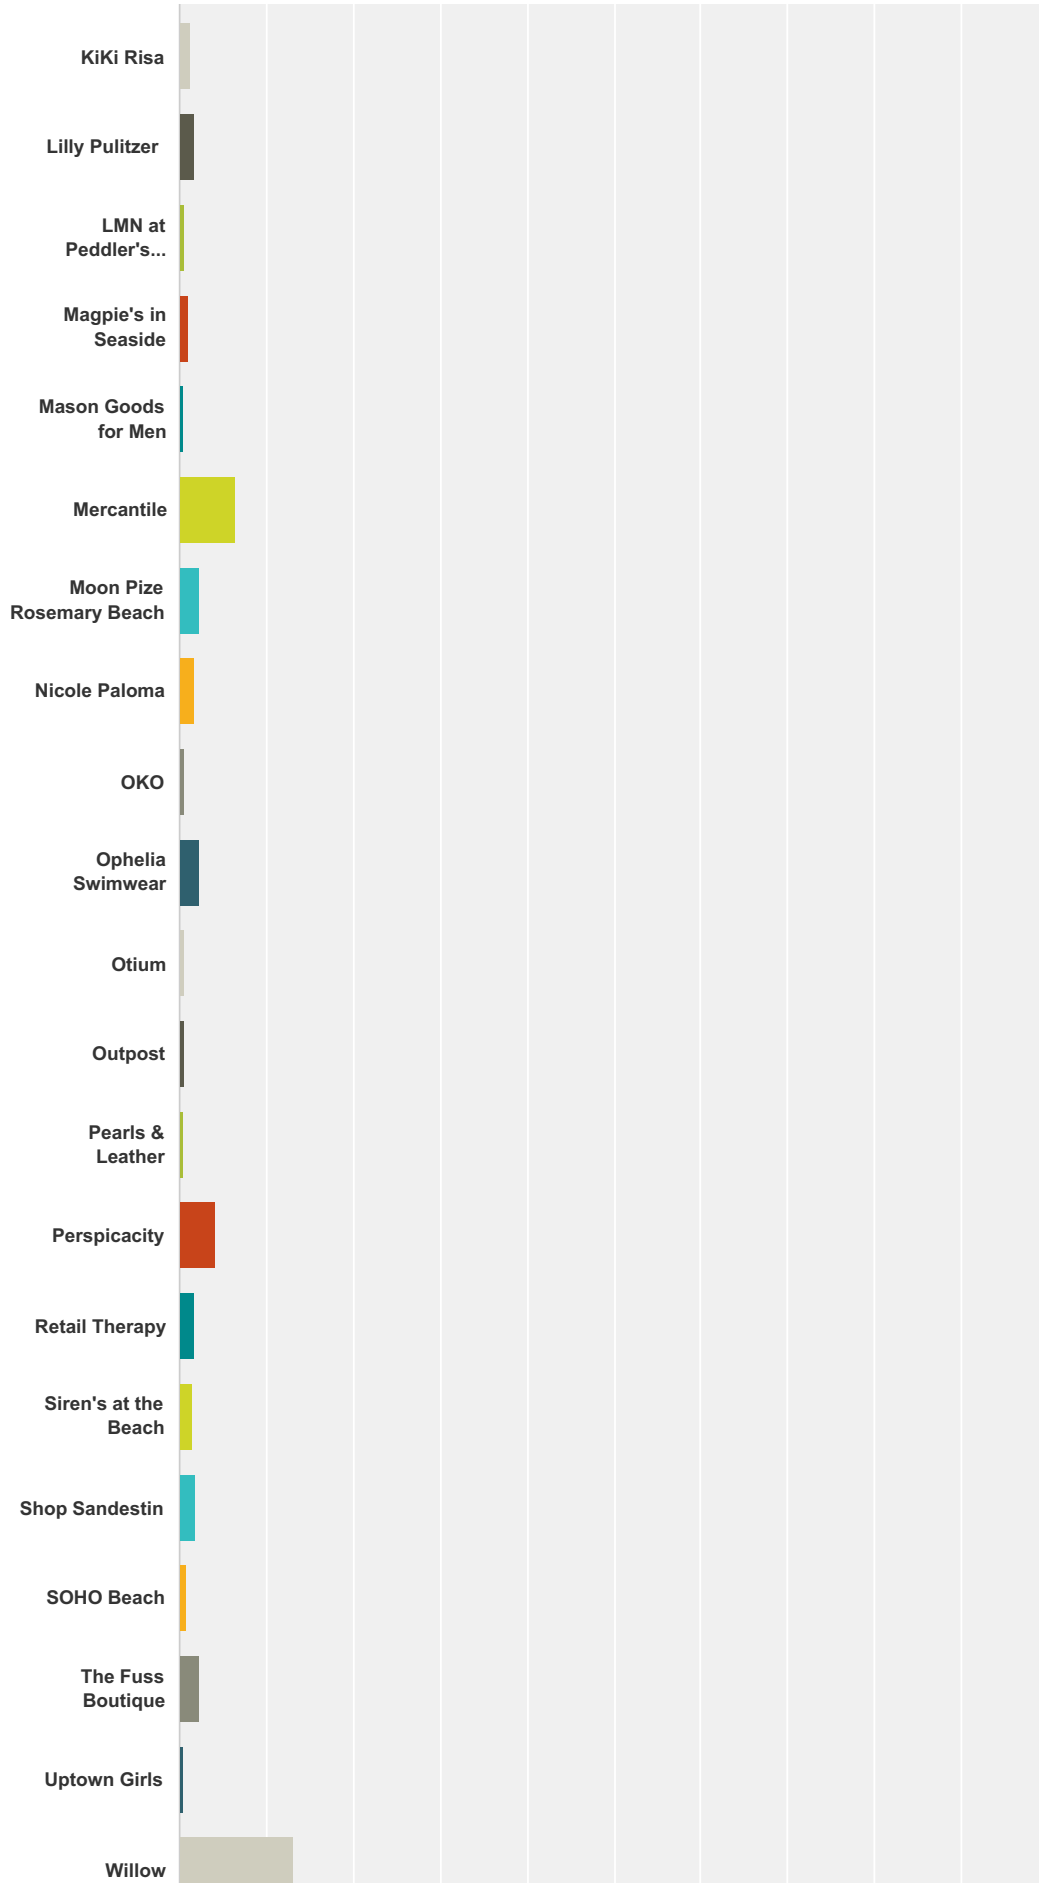

2017 Perfect in South Walton Awards Voting