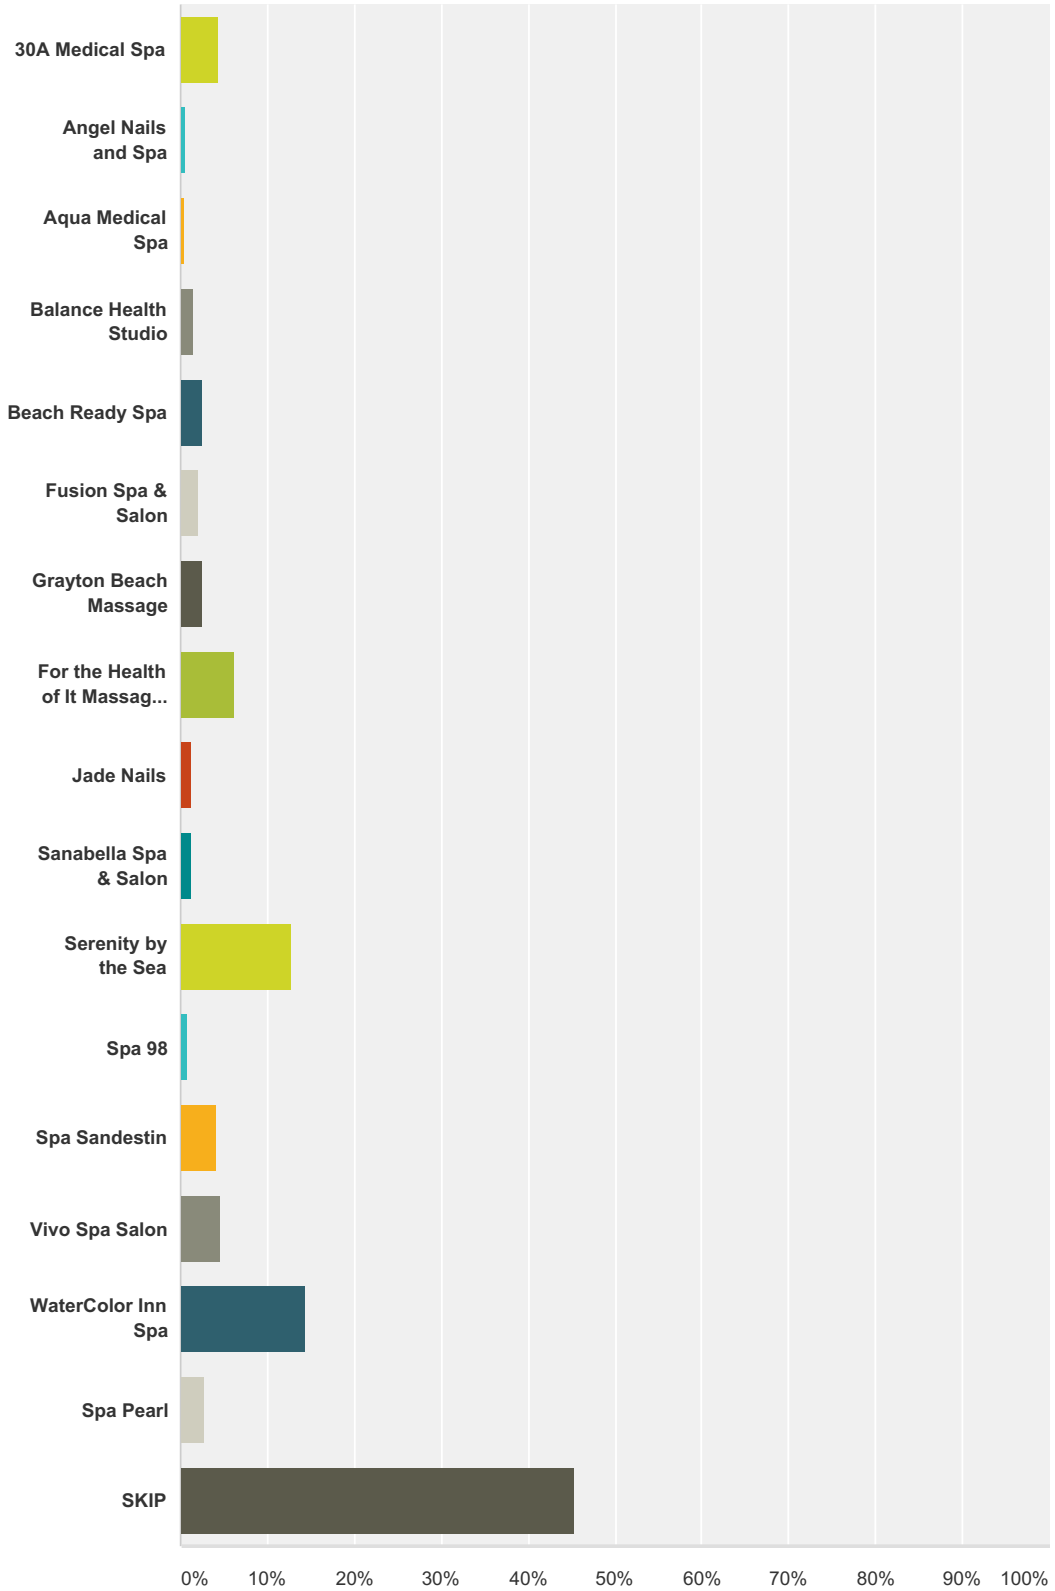

2017 Perfect in South Walton Awards Voting

Answer Choices	Responses
30A Medical Spa	4.48% 315
Angel Nails and Spa	0.56% 39