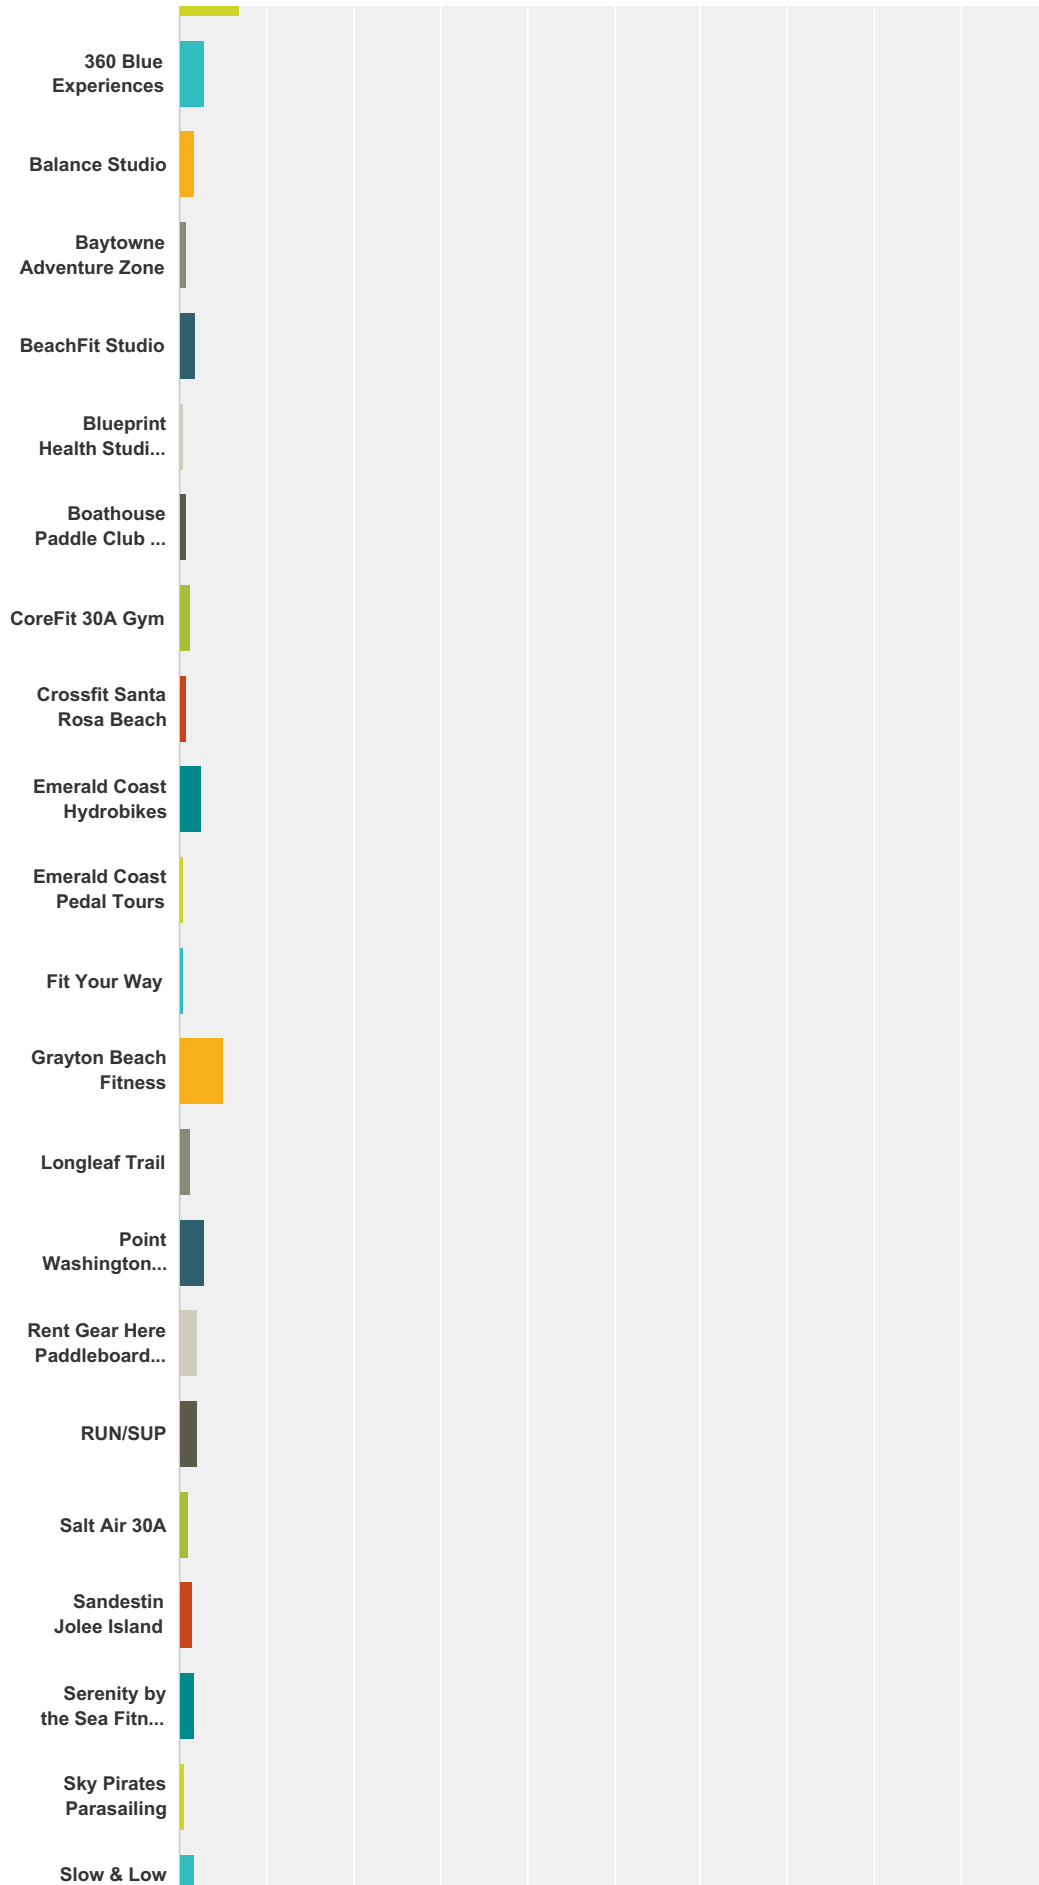

2017 Perfect in South Walton Awards Voting